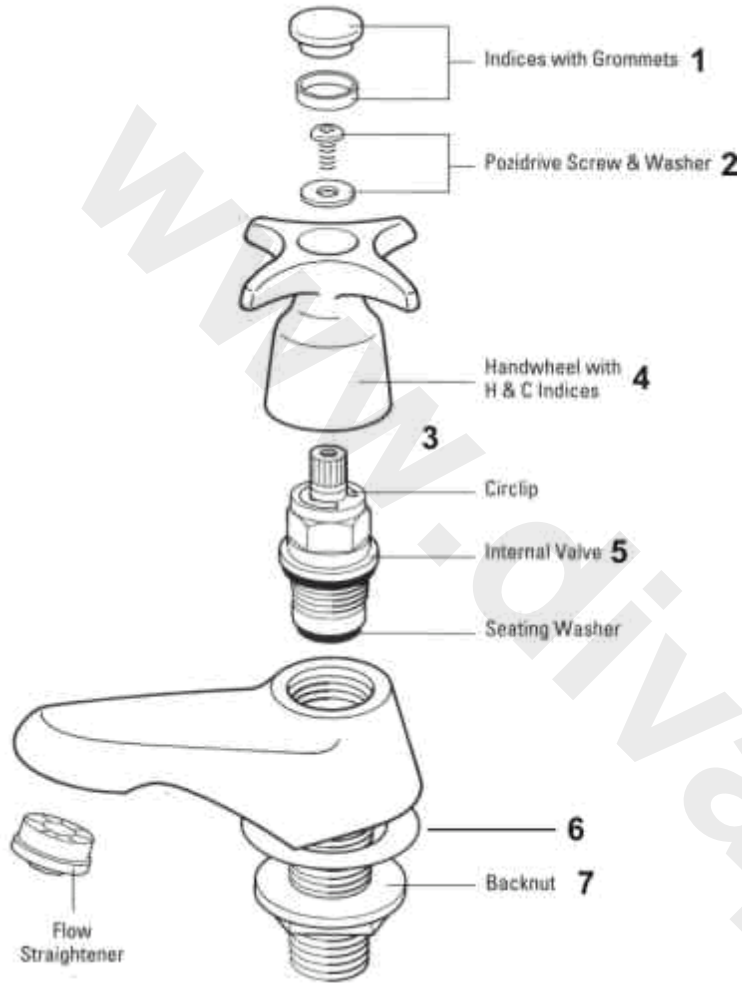

ARMITAGE SHANKS ALTERNA S7155 Alterna 1/2in Pillar Tap

<p>

Ref.	Description
1	Indice Button Pack
2	4mm x 10mm Pozidrive Screw
3	Drive Insert Pack
4	Alterna Handwheel Pack - chrome
5	1/2 A-S Rubber Valve
6	1/2in Anti Rotation Washer
7a	Plastic Backnut - 1/2in BSP
7b	Replacenut 1/2in Brass Nut

Part No.
S9663NU
E918373NU
S9604NU
S9681AA
S9613NU
E960459NU
EESM40700067
E960112NU

NB -- colour/finish options

Chrome = AA