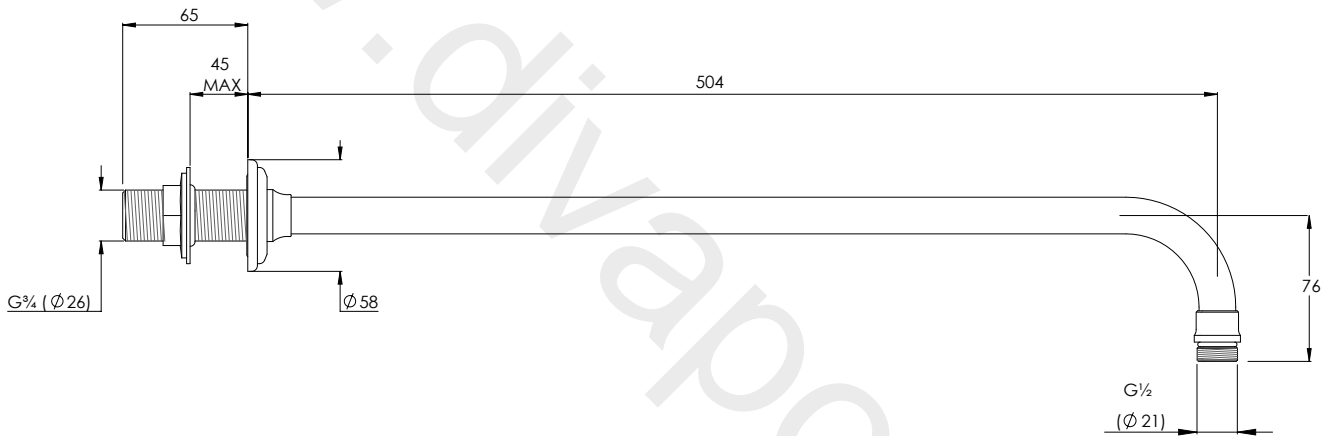

LEFROY BROOKS

IBROC HOUSE ESSEX ROAD
HODDESDON HERTS EN11 0QS UK
T: +44 (0)1992 708 316 F: +44 (0)1992 708 317

RT1735

BELLE AIRE SHORT PROJECTION ARM WITH WALL
BRACKET (504mm)

DIMENSIONAL DATA SHEET

DATE: 13/01/2021

REVISION: A

COPYRIGHT © LBIP LTD. ALL RIGHTS RESERVED

DIMENSIONS IN MILLIMETRES

WHILST EVERY EFFORT IS MADE TO ENSURE THE ACCURACY OF THESE DATA SHEETS THEY ARE SUBJECT TO CHANGE WITHOUT NOTICE AS PART OF THE COMPANY'S PRODUCT DEVELOPMENT PROCESS