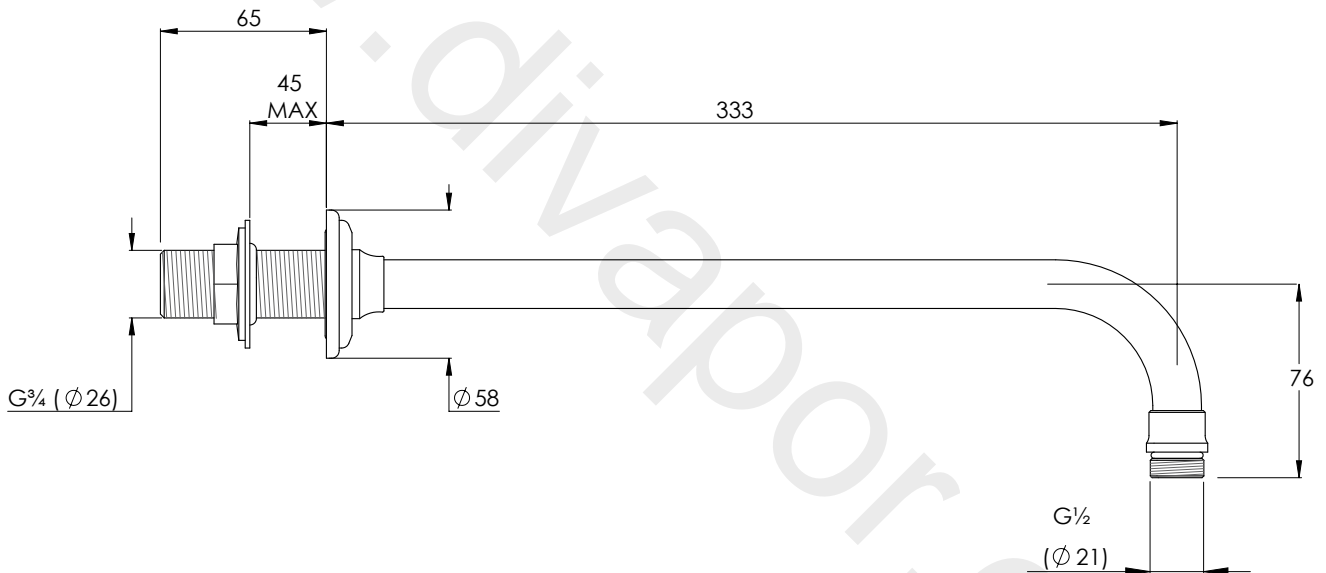

LEFROY BROOKS

IBROC HOUSE ESSEX ROAD
HODDESDON HERTS EN11 0QS UK
T: +44 (0)1992 708 316 F: +44 (0)1992 708 317

RT1734

BELLE AIRE SHORT PROJECTION ARM WITH WALL
BRACKET (333mm)

DIMENSIONAL DATA SHEET

DATE: 13/01/2021

REVISION: A

COPYRIGHT © LBIP LTD. ALL RIGHTS RESERVED

DIMENSIONS IN MILLIMETRES

WHILST EVERY EFFORT IS MADE TO ENSURE THE ACCURACY OF THESE DATA SHEETS THEY ARE SUBJECT TO CHANGE WITHOUT NOTICE AS PART OF THE COMPANY'S PRODUCT DEVELOPMENT PROCESS