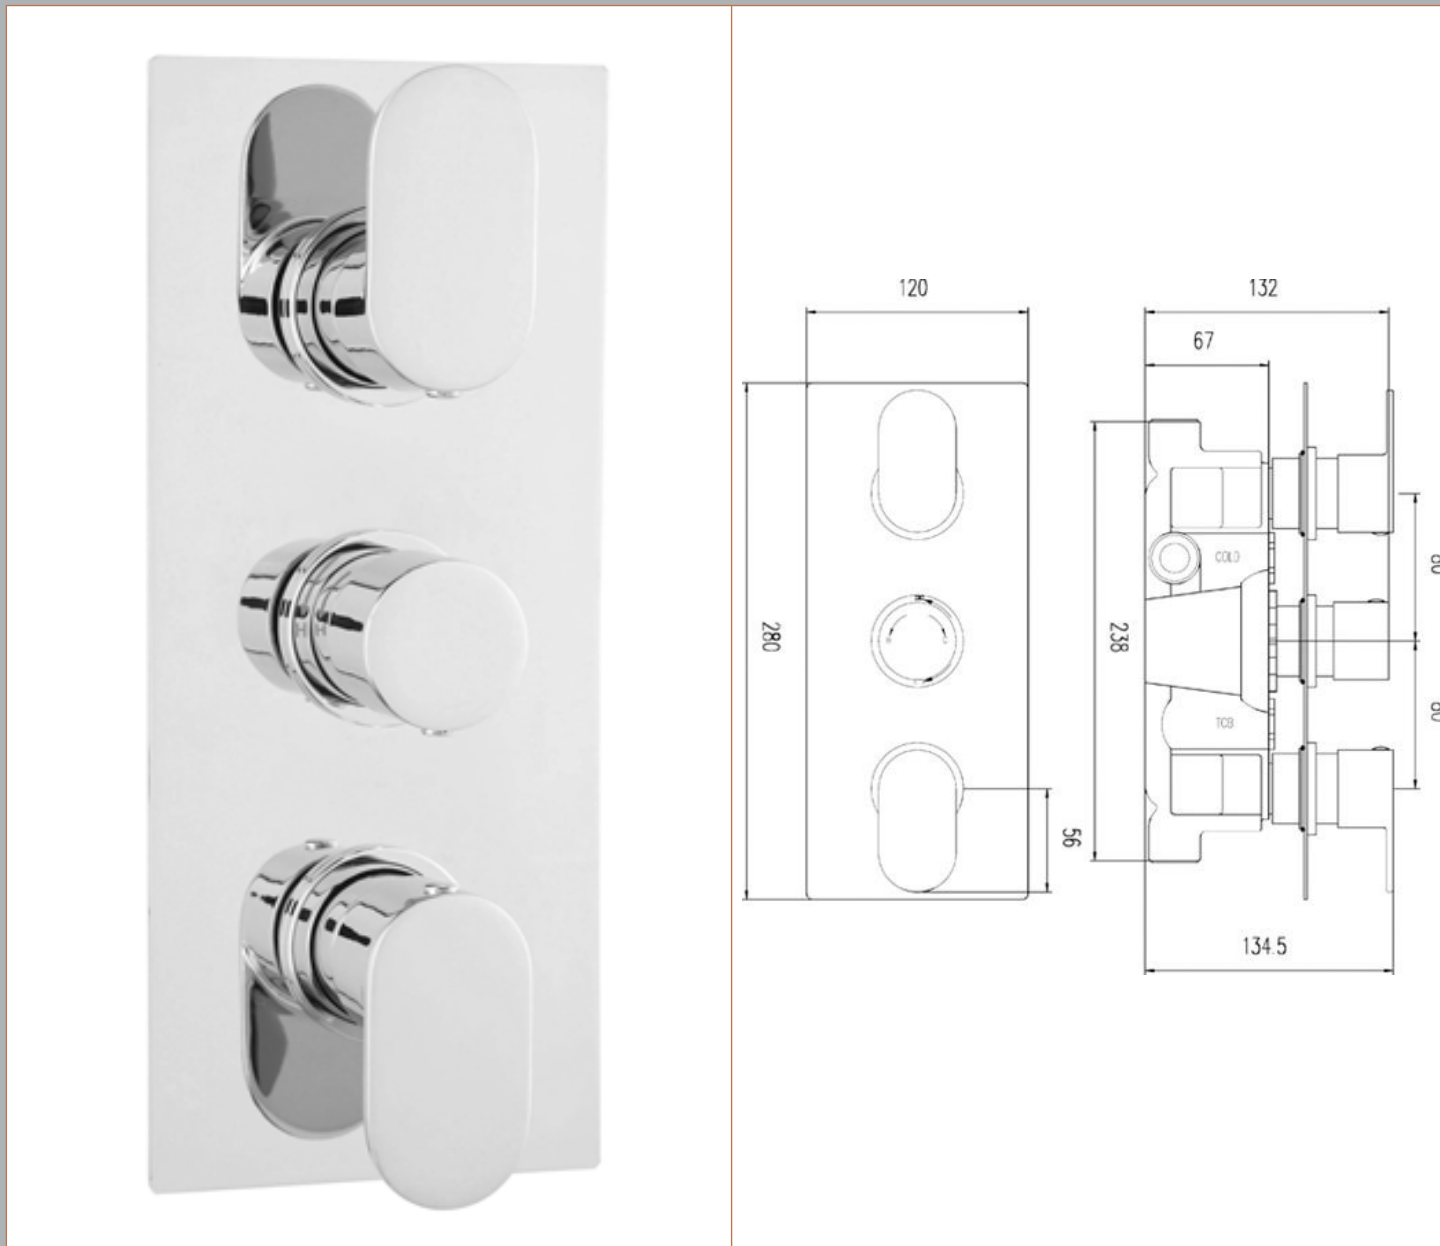

Sales Code: REI3611

Description: Reign Triple Conc Thermo Valve Rt Plt

Product Dimensions

Length (mm):	
Width (mm):	120
Height (mm):	280
Depth (mm):	135
Nett Weight (kg):	3.45

Packaging Dimensions

Length (mm):	320
Width (mm):	250
Height (mm):	
Gross Weight (kg):	3.45

Packaging Data

Box Colour:	White Cardboard Box
Box Qty:	1
Label Size:	100 x 50
Label Colour:	White Label
Label Qty:	1

Outer Box Dimensions (If Applicable)

Length (mm):	
Width (mm):	290
Height (mm):	420
Depth (mm):	500
Gross Weight (kg):	
Barcode:	5055275832967

Product Details

Country of Origin:	United Kingdom
Fitting Instruction:	Yes
Product Material:	Brass/ABS
Mount Type:	Wall, Recessed
Outlet Elbow Supplied:	No
Easy Clean:	Not Applicable
Head Included:	No
Handset Included:	No
Body Jets Included:	Not Applicable
No of Body Jets:	Not Applicable
Operating Pressure (bar):	0.1
Valve/Cartridge Type:	1/4 Turn Ceramic Disc
Flow Rates (L/min):	0.1 bar: 5.5 0.5 bar: 14 1 bar: 20 2 bar: 29 3 bar: 44
TMV2 Approved: Yes	Approval No: Bc 1875 00817
TMV3 Approved: Yes	Approval No: Nsf 1938 1217
WRAS Approved: Yes	Approval No: 1703023
Head Function:	Not Applicable
Handset Function:	Not Applicable
Body Jet Info:	Not Applicable
Pipe Size:	15 mm (1/2" Bsp)
Pipe Centres:	N/A
Colour/Finish:	Chrome
Hose Included:	Not Applicable
No. of Outlets:	2