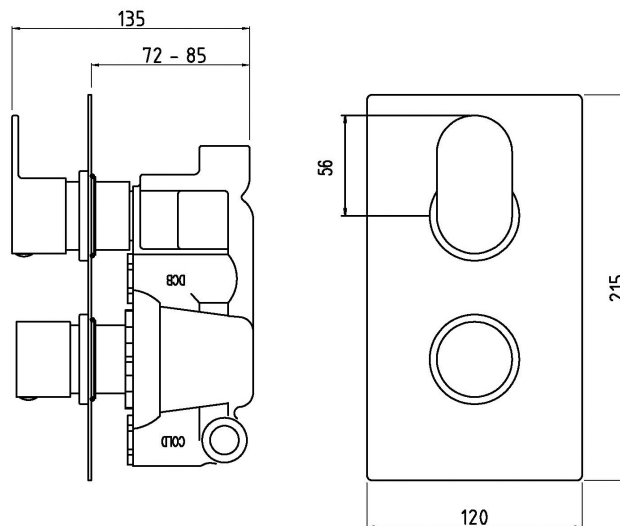

Sales Code: REI3610

Description: Reign Twin Conc Thermo Valve Rt Plt

1/2" BSP CONNECTIONS

Product Dimensions

Length (mm):	
Width (mm):	120
Height (mm):	215
Depth (mm):	135
Nett Weight (kg):	2.57

Packaging Dimensions

Length (mm):	250
Width (mm):	240
Height (mm):	
Gross Weight (kg):	2.57

Packaging Data

Box Colour:	White Cardboard Box
Box Qty:	1
Label Size:	100 x 50
Label Colour:	White Label
Label Qty:	1

Outer Box Dimensions (If Applicable)

Length (mm):	
Width (mm):	290
Height (mm):	420
Depth (mm):	500
Gross Weight (kg):	
Barcode:	5055275832950

Product Details

Country of Origin:	United Kingdom
Fitting Instruction:	Yes
Product Material:	Brass/ABS
Mount Type:	Wall, Recessed
Outlet Elbow Supplied:	No
Easy Clean:	Not Applicable
Head Included:	No
Handset Included:	No
Body Jets Included:	Not Applicable
No of Body Jets:	Not Applicable
Operating Pressure (bar):	0.1
Valve/Cartridge Type:	1/4 Turn Ceramic Disc
Flow Rates (L/min):	0.1 bar: 5.5 0.5 bar: 14 1 bar: 20 2 bar: 29 3 bar: 44
TMV2 Approved: Yes	Approval No: Bc 1875 00817
TMV3 Approved: Yes	Approval No: Nsf 1938 1217
WRAS Approved: Yes	Approval No: 1703023
Head Function:	Not Applicable
Handset Function:	Not Applicable
Body Jet Info:	Not Applicable
Pipe Size:	15 mm (1/2" Bsp)
Pipe Centres:	N/A
Colour/Finish:	Chrome
Hose Included:	Not Applicable
No. of Outlets:	1