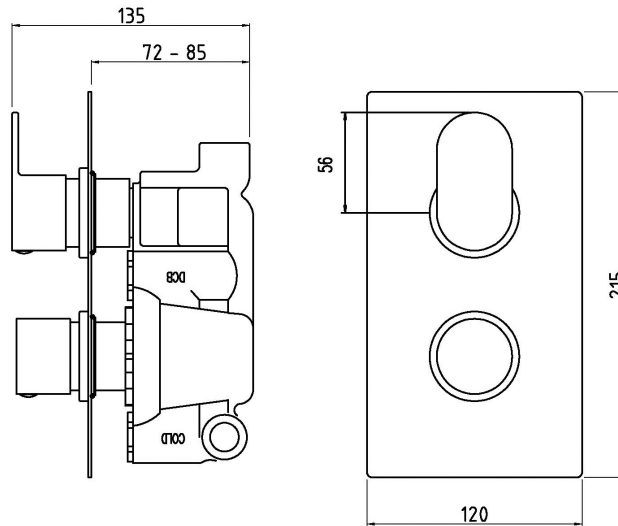

Sales Code: REI3607

Description: Reign Twin Valve With Diverter

1/2" BSP CONNECTIONS

Product Dimensions

Length (mm):	
Width (mm):	120
Height (mm):	215
Depth (mm):	135
Nett Weight (kg):	2.9

Packaging Dimensions

Length (mm):	250
Width (mm):	240
Height (mm):	
Gross Weight (kg):	2.9

Packaging Data

Box Colour:	White Cardboard Box
Box Qty:	1
Label Size:	100 x 50
Label Colour:	White Label
Label Qty:	1

Outer Box Dimensions (If Applicable)

Length (mm):	
Width (mm):	290
Height (mm):	420
Depth (mm):	500
Gross Weight (kg):	
Barcode:	5055275832943

Product Details

Country of Origin:	United Kingdom
Fitting Instruction:	Yes
Product Material:	Brass/ABS
Mount Type:	Wall
Outlet Elbow Supplied:	Not Applicable
Easy Clean:	Not Applicable
Head Included:	No
Handset Included:	No
Body Jets Included:	Not Applicable
No of Body Jets:	Not Applicable
Operating Pressure (bar):	0.5
Valve/Cartridge Type:	1/4 Turn Ceramic Disc
Flow Rates (L/min):	0.1 bar: N/A 0.5 bar: 13 1 bar: 17 2 bar: 24 3 bar: 27
TMV2 Approved:	No Approval No: N/A
TMV3 Approved:	No Approval No: N/A
WRAS Approved:	No Approval No: N/A
Head Function:	Not Applicable
Handset Function:	Not Applicable
Body Jet Info:	Not Applicable
Pipe Size:	22 mm (3/4" Bsp)
Pipe Centres:	125mm
Colour/Finish:	Chrome
Hose Included:	Not Applicable
No. of Outlets:	2