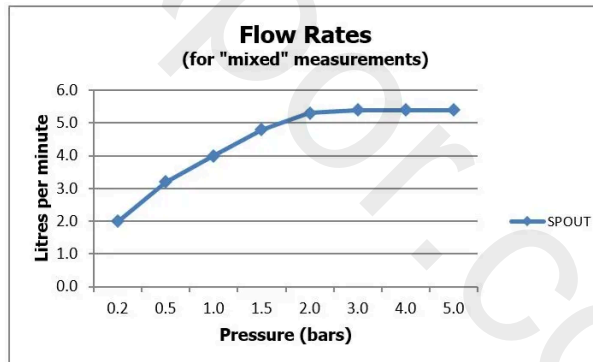

SPECIFICATION SHEET

COLLECTION: KNURLED ACCENTS
PRODUCT CODE: ORI-200/SB-CPK

TAP TYPE

Basin Mixer

COLLECTION NAME

Knurled Accents

FINISH

Chrome

RECOMMENDED FLOW REGULATOR

5 l/m flow regulator fitted as standard

MINIMUM OPERATING PRESSURE

1.0 Bar MP

MAXIMUM OPERATING PRESSURE

5.0 Bar LP

GUARANTEE

15 Year Guarantee

HANDLES

Single Lever

WITH ECOTURN COLD START TECHNOLOGY

No

tel: 01934 744466
email: sales@vado.com
www.vado.com

WHERE INSPIRATION FLOWS
TAPS | SHOWERS | ACCESSORIES