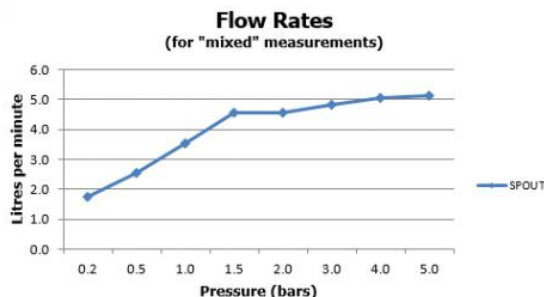

# SPECIFICATION SHEET

**COLLECTION:** ORIGINS

**PRODUCT CODE:** ORI-200/SB-C/P

**DESCRIPTION:**

slimline mono basin mixer  
single lever  
deck mounted  
smooth bodied  
without universal basin waste  
with water flow aerator  
ceramic cartridge C-010-N25  
2 x 1/2" nut x 400mm flexipipe connections  
deck mount drill hole diameter 35mm  
minimum operating pressure 1.0 bar MP

**FINISH:**

Chrome

**FLOW REGULATOR:**

5l/min fitted as standard

**MINIMUM OPERATING PRESSURE:**

1.0 bar MP

**FLOW RATE AT 3.0 BAR FLOW PRESSURE:**

5 l/min