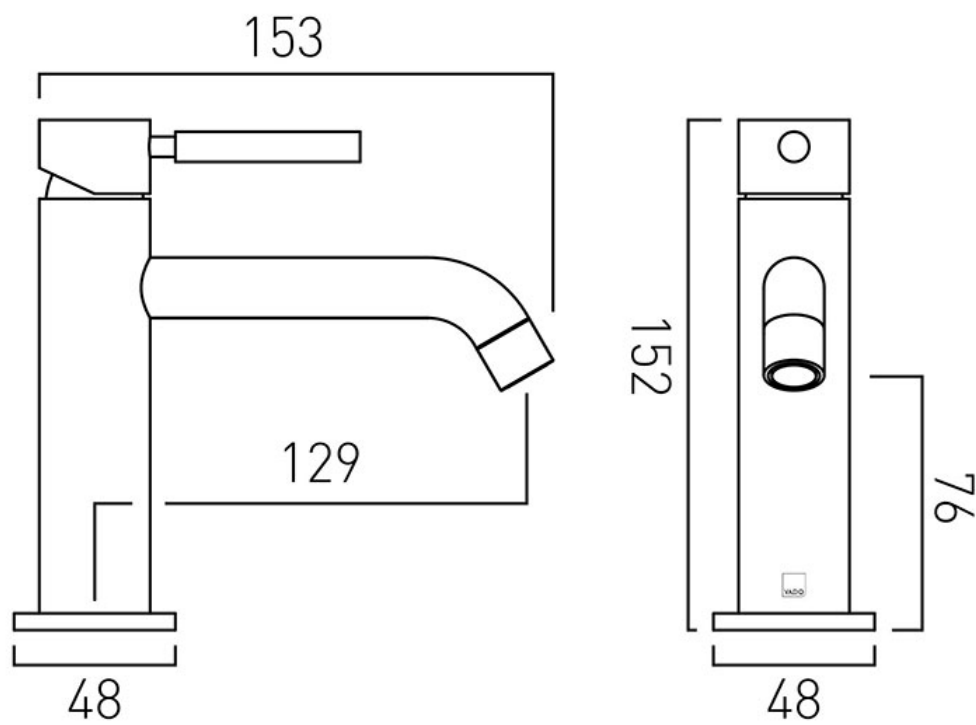

# SPECIFICATION SHEET

**COLLECTION:** ORIGINS

**PRODUCT CODE:** ORI-200/SB-C/P

**DESCRIPTION:**

slimline mono basin mixer  
single lever  
deck mounted  
smooth bodied  
without universal basin waste  
with water flow aerator  
ceramic cartridge C-010-N25  
2 x 1/2" nut x 400mm flexipipe connections  
deck mount drill hole diameter 35mm  
minimum operating pressure 1.0 bar MP

**FINISH:**

Chrome

**FLOW REGULATOR:**

5l/min fitted as standard

**MINIMUM OPERATING PRESSURE:**

1.0 bar MP

**FLOW RATE AT 3.0 BAR FLOW PRESSURE:**

5 l/min

# TECHNICAL DRAWING

**COLLECTION:** ORIGINS

**PRODUCT CODE:** ORI-200/SB-C/P

tel: 01934 744466  
email: sales@vado.com  
www.vado.com

**where inspiration flows**  
taps | showering | accessories