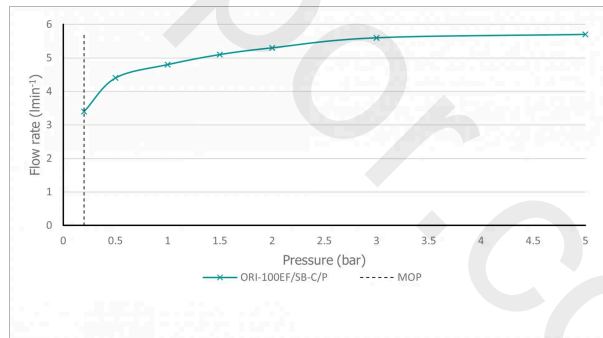

SPECIFICATION SHEET

COLLECTION: ORIGINS
PRODUCT CODE: ORI-100EF/SB-C/P

TAP TYPE

Basin Mixer

COLLECTION NAME

Origins

FINISH

Chrome

RECOMMENDED FLOW REGULATOR

5 l/m flow regulator fitted as standard

MINIMUM OPERATING PRESSURE

0.2 Bar LP

MAXIMUM OPERATING PRESSURE

5.0 Bar LP

GUARANTEE

15 Year Guarantee

HANDLES

Single Lever

WITH ECOTURN COLD START TECHNOLOGY

No

tel: 01934 744466
email: sales@vado.com
www.vado.com

WHERE INSPIRATION FLOWS
TAPS | SHOWERS | ACCESSORIES