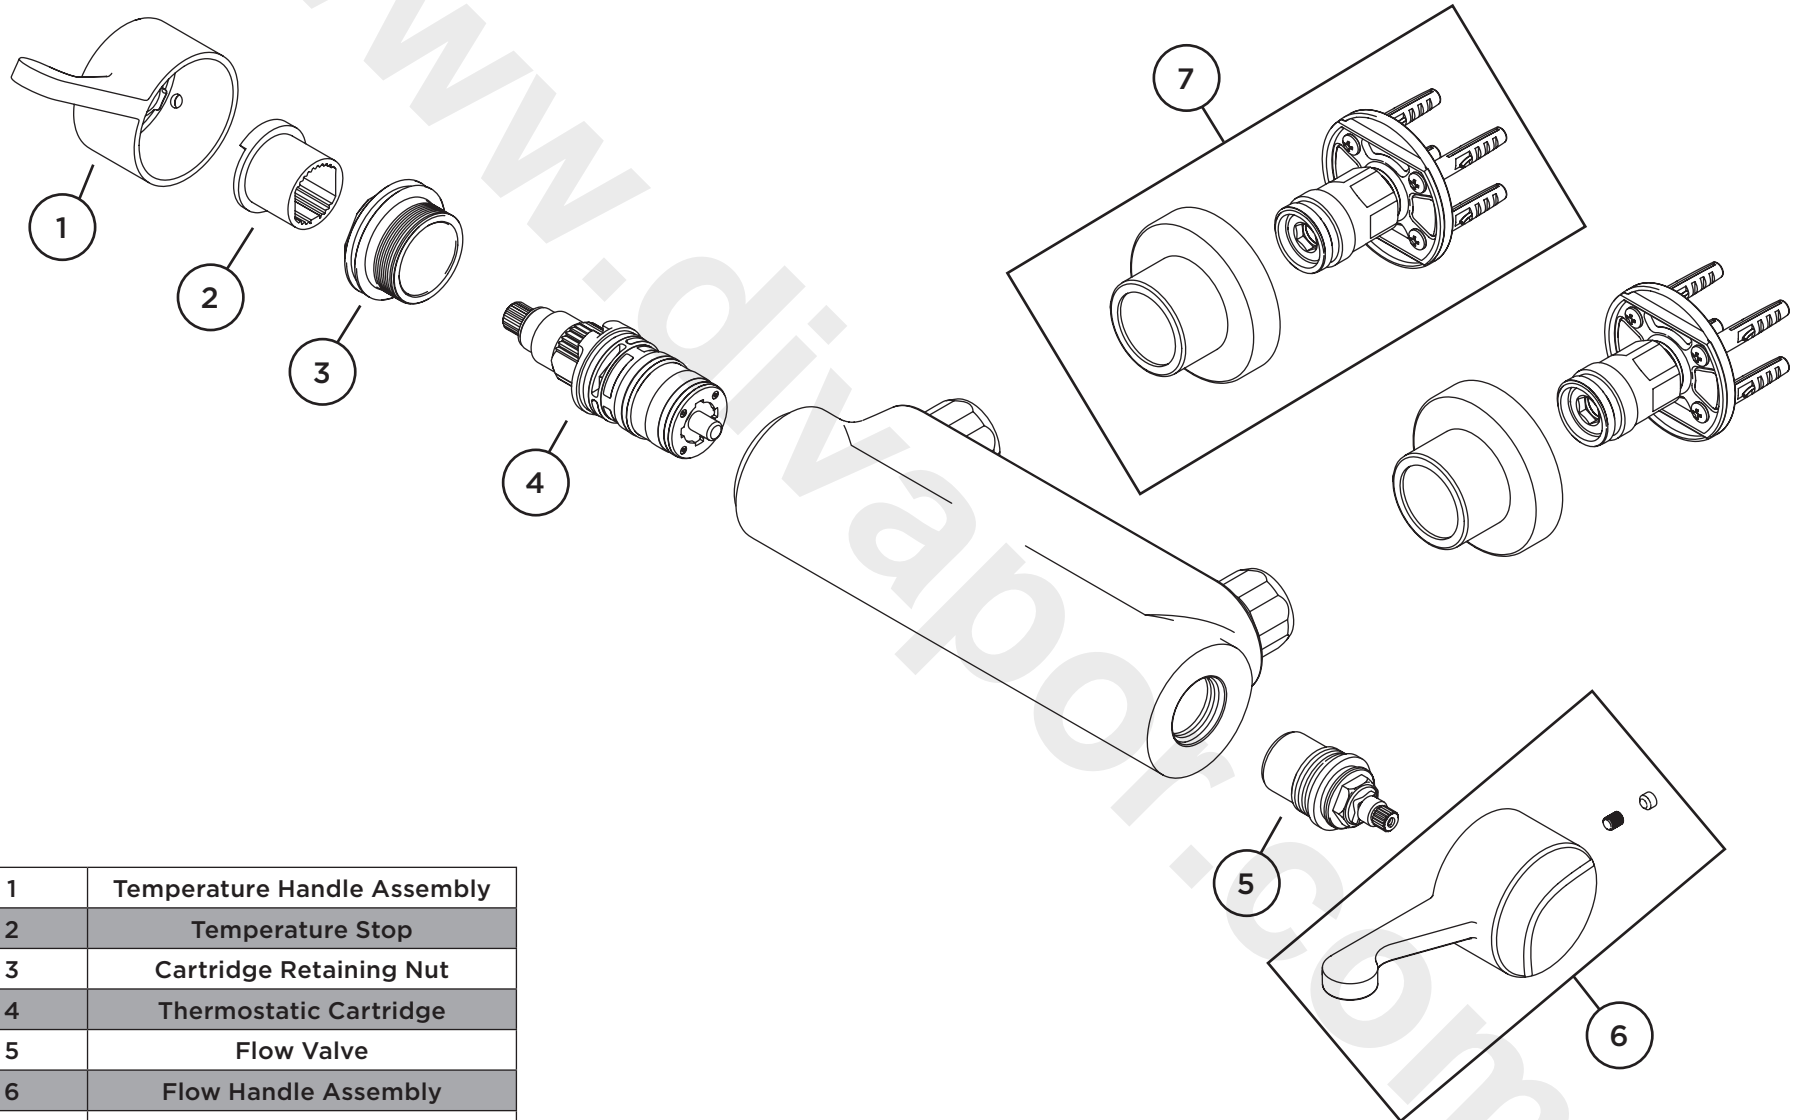

Product Code: OP SHXVO ISOL EL C**Revision:** D1

1	Temperature Handle Assembly
2	Temperature Stop
3	Cartridge Retaining Nut
4	Thermostatic Cartridge
5	Flow Valve
6	Flow Handle Assembly
7	Shroud