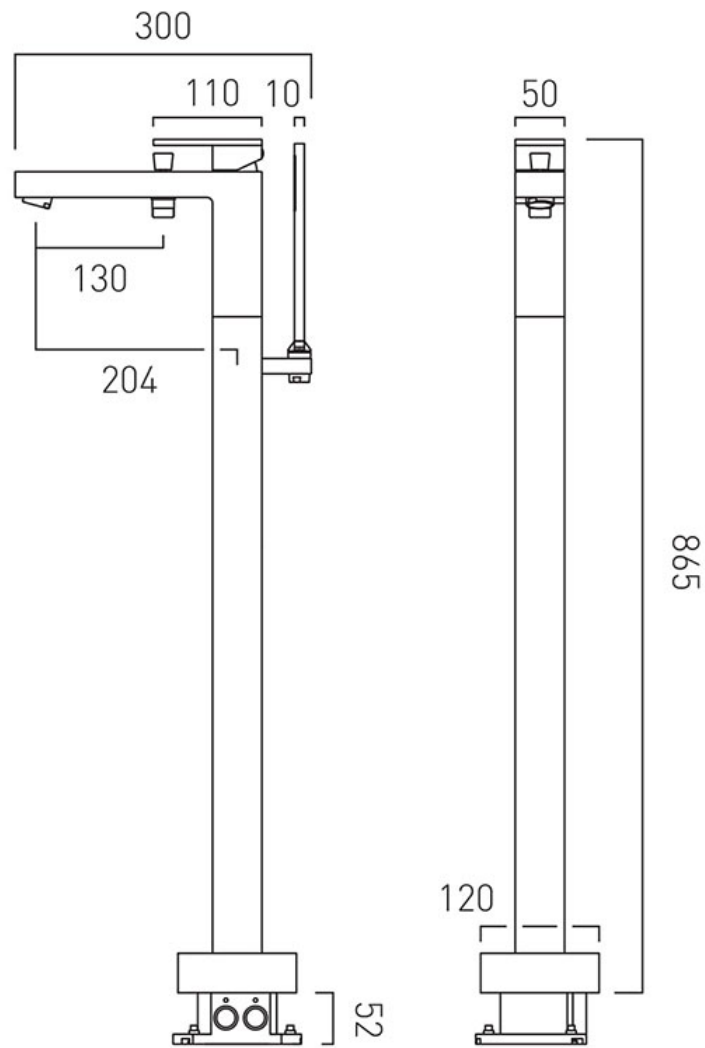

# SPECIFICATION SHEET

**COLLECTION:** NOTION

**PRODUCT CODE:** NOT-233-CP

**DESCRIPTION:**

bath shower mixer  
single lever  
floor mounted  
with water flow straightener  
with Instinct single function shower kit  
ceramic cartridge C-011-N40  
2 x 1/2" female threaded connections  
minimum operating pressure 1.0 bar MP

**FINISH:**

Chrome

**FLOW REGULATOR:**

FR-FLEXI/8-PLA

**MINIMUM OPERATING PRESSURE:**

1.0 bar MP

tel: 01934 744466  
email: sales@vado.com  
www.vado.com

**where inspiration flows**  
taps | showering | accessories

# TECHNICAL DRAWING

**COLLECTION:** NOTION

**PRODUCT CODE:** NOT-233-CP

tel: 01934 744466  
email: sales@vado.com  
www.vado.com

**where inspiration flows**  
taps | showering | accessories