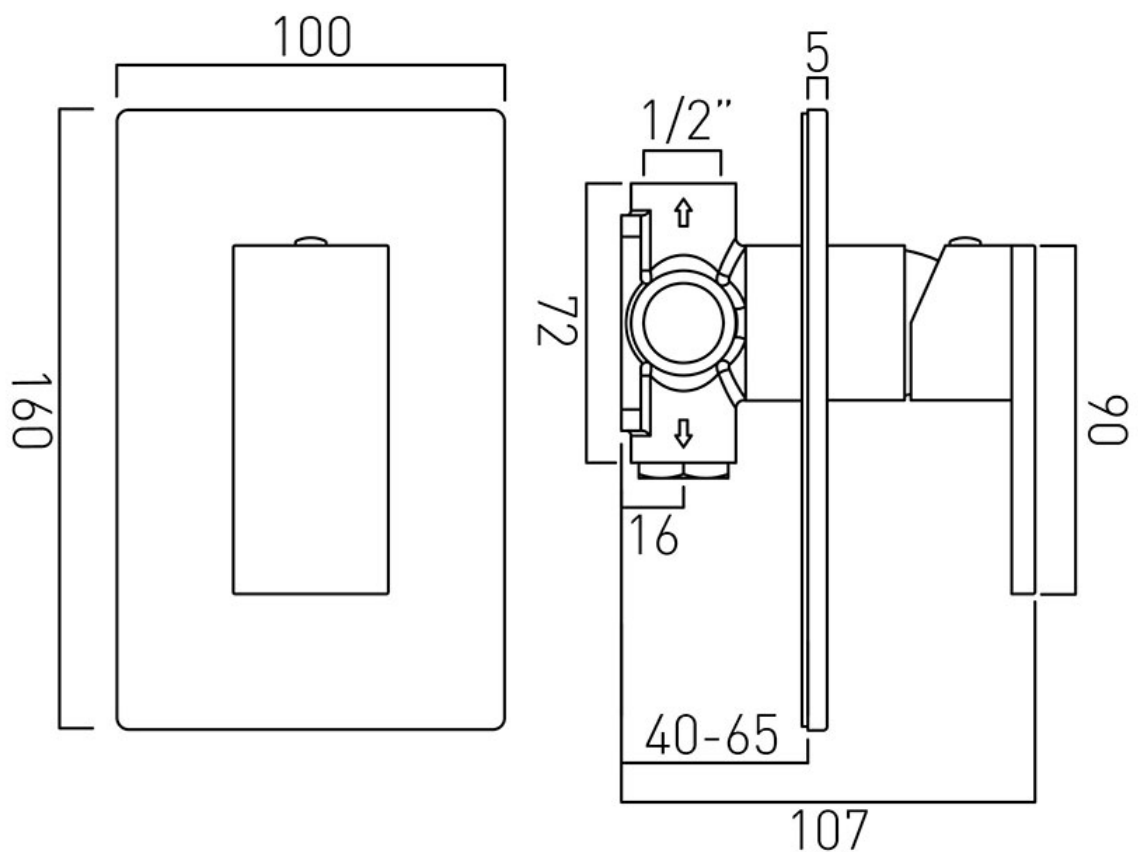

SPECIFICATION SHEET

COLLECTION: NOTION

PRODUCT CODE: NOT-145A-C/P

DESCRIPTION:

Notion
concealed 1 outlet shower valve
single lever
wall mounted
with rectangular backplate
ceramic cartridge CAR-K35A
2 x 1/2" female inlets
2 x 1/2" female outlets (one is blanked off)
min-max wall mount 40-65mm
minimum operating pressure
0.2 bar LP (shower) 1.5 bar MP (bath)

FINISH:

Chrome

FLOW REGULATOR:

N

MINIMUM OPERATING PRESSURE:

0.2 bar LP (shower) 1.5 bar MP (bath)

tel: 01934 744466
email: sales@vado.com
www.vado.com

where inspiration flows
taps | showering | accessories

TECHNICAL DRAWING

COLLECTION: NOTION

PRODUCT CODE: NOT-145A-C/P

tel: 01934 744466
email: sales@vado.com
www.vado.com

where inspiration flows
taps | showering | accessories