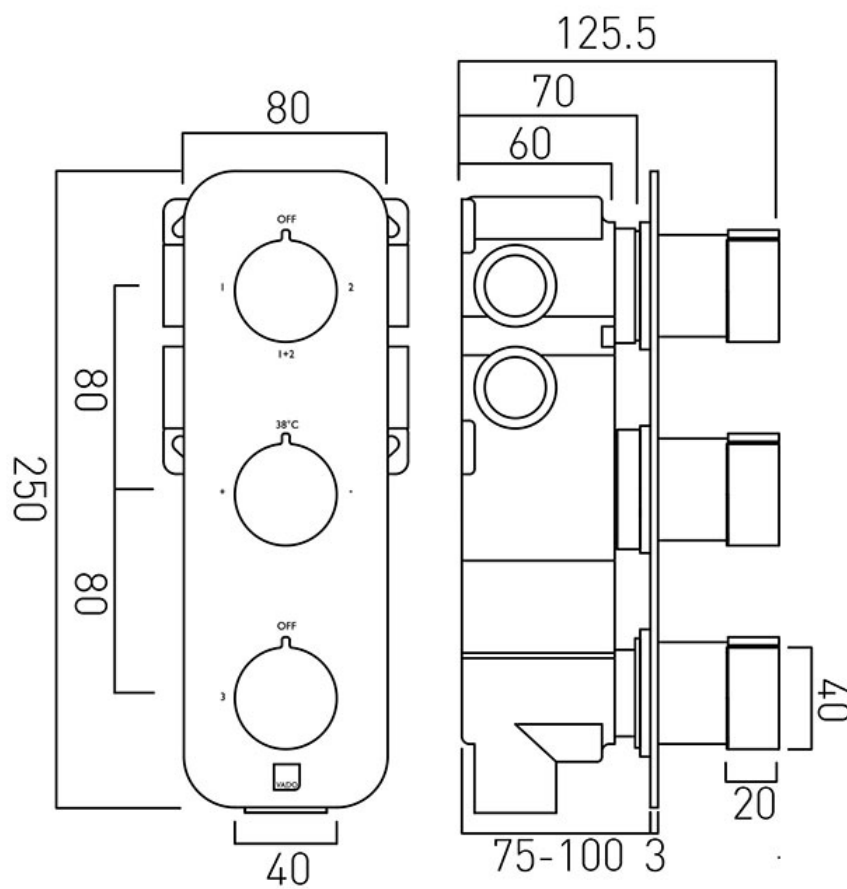

## DESCRIPTION:

DX Notion  
concealed 2 outlet, 3 handle thermostatic shower valve  
wall mounted  
with rectangular backplate  
thermostatic cartridge V-001C-PLA  
flow cartridge C-301-RTC  
2 x 3/4" female inlets  
2 x 3/4" female outlets  
includes 3/4" - 1/2" adaptors  
inc. bleed valve for system flush on installation  
min-max wall mount 70-95mm  
optimum installation depth 82mm  
minimum operating pressure 0.2 bar LP (shower)  
minimum operating pressure 1.0 bar MP (bath)

# TECHNICAL DRAWING

**COLLECTION:** NOTION

**PRODUCT CODE:** NOT-128D/2-C/P

tel: 01934 744466  
email: sales@vado.com  
www.vado.com

**where inspiration flows**  
taps | showering | accessories