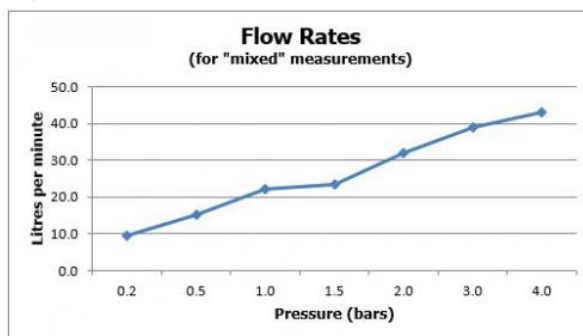

## FLOW REGULATOR:

N

## FLOW RATE AT 3.0 BAR FLOW PRESSURE:

30 l/min

15  
year guarantee

tel: 01934 744466  
email: sales@vado.com  
www.vado.com

**where inspiration flows**  
taps | showering | accessories