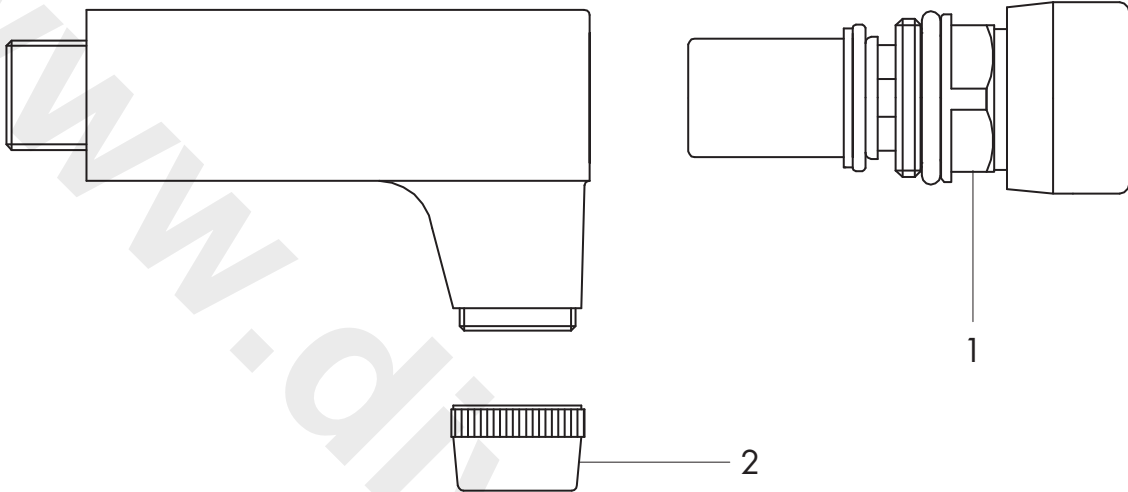

NC170CP Wall Mounted Non Concussive Tap

Item	Part No	Description
1	NC300CP	Cartridge - 15 sec. @ 1 bar
2	ID - 0018	Anti-splash nozzle female - M22x1