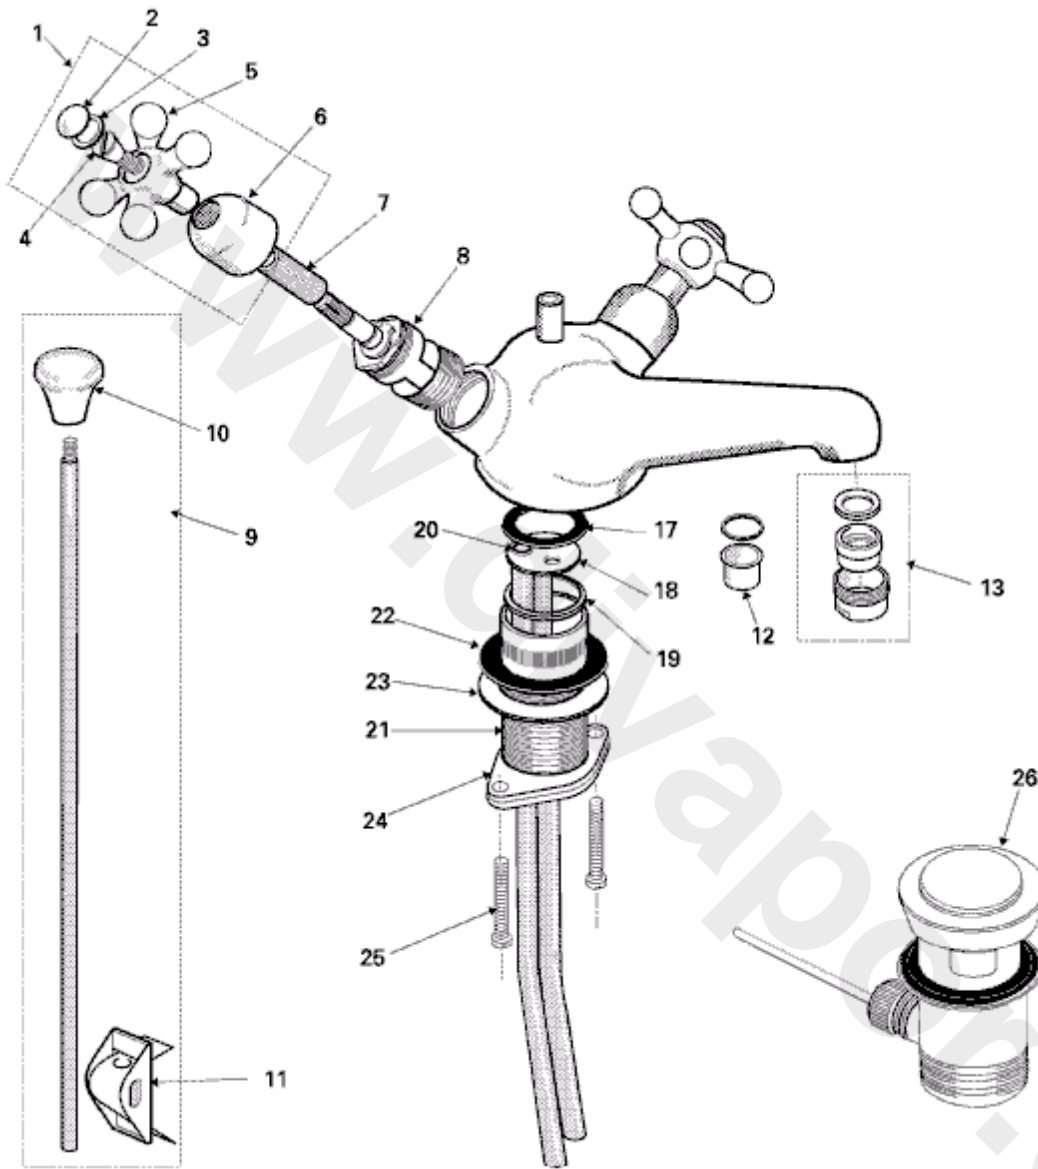

<p>

Ref.	Description
3a	REPRISE RED INDICE RING
3b	REPRISE BLUE INDICE RING
7	Handle insert
8	Cartridge
26	Pop up waste
12	Flow straightener
13	NEOPERL NOZZLE CHROME
22-25	Fixxing set

NB -- colour/finish options

Chrome = AA
Gold = AZ

Part No.
E960674NU
E960675NU
N058997NU
A963033NU
E950612--
E950655AA
A923787AA
N059277AT