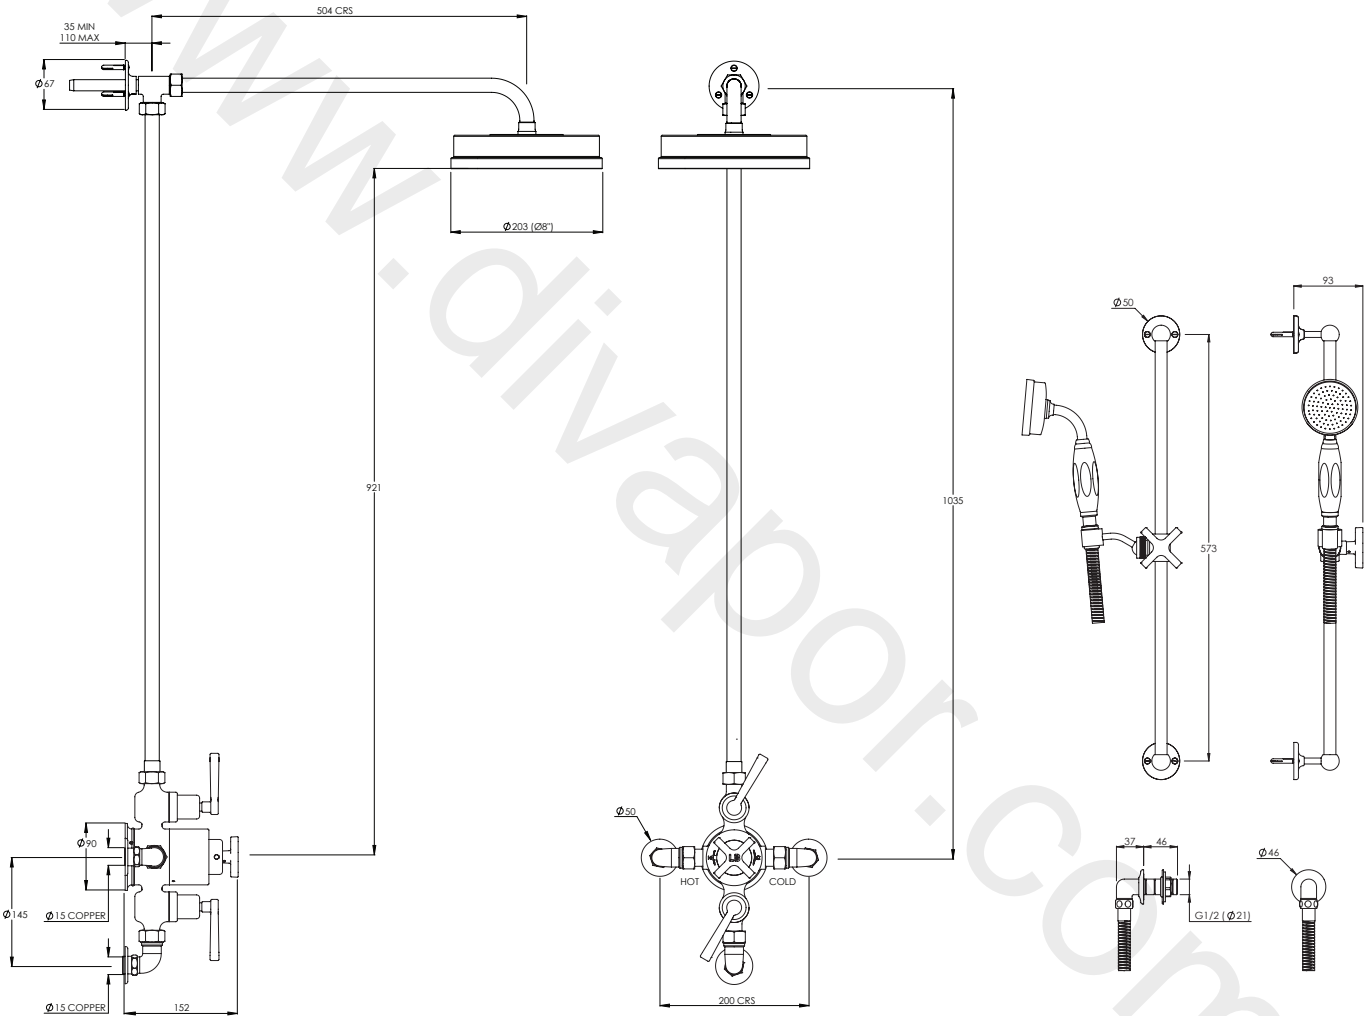

LEFROY BROOKS

IBROC HOUSE ESSEX ROAD
HODDESDON HERTS EN11 0QS UK
T: +44 (0)1992 708 316 F: +44 (0)1992 708 317

ML8749

MACKINTOSH EXPOSED DUAL CONTROL THERMO-STATIC VALVE, 8" ROSE, SLIDING RAIL, HANDSET & SHOWER KIT.

DIMENSIONAL DATA SHEET

DATE: 06/08/2020

REVISION: A

COPYRIGHT © LBIP LTD. ALL RIGHTS RESERVED

DIMENSIONS IN MILLIMETRES

WHILST EVERY EFFORT IS MADE TO ENSURE THE ACCURACY OF THESE DATA SHEETS THEY ARE SUBJECT TO CHANGE WITHOUT NOTICE AS PART OF THE COMPANY'S PRODUCT DEVELOPMENT PROCESS