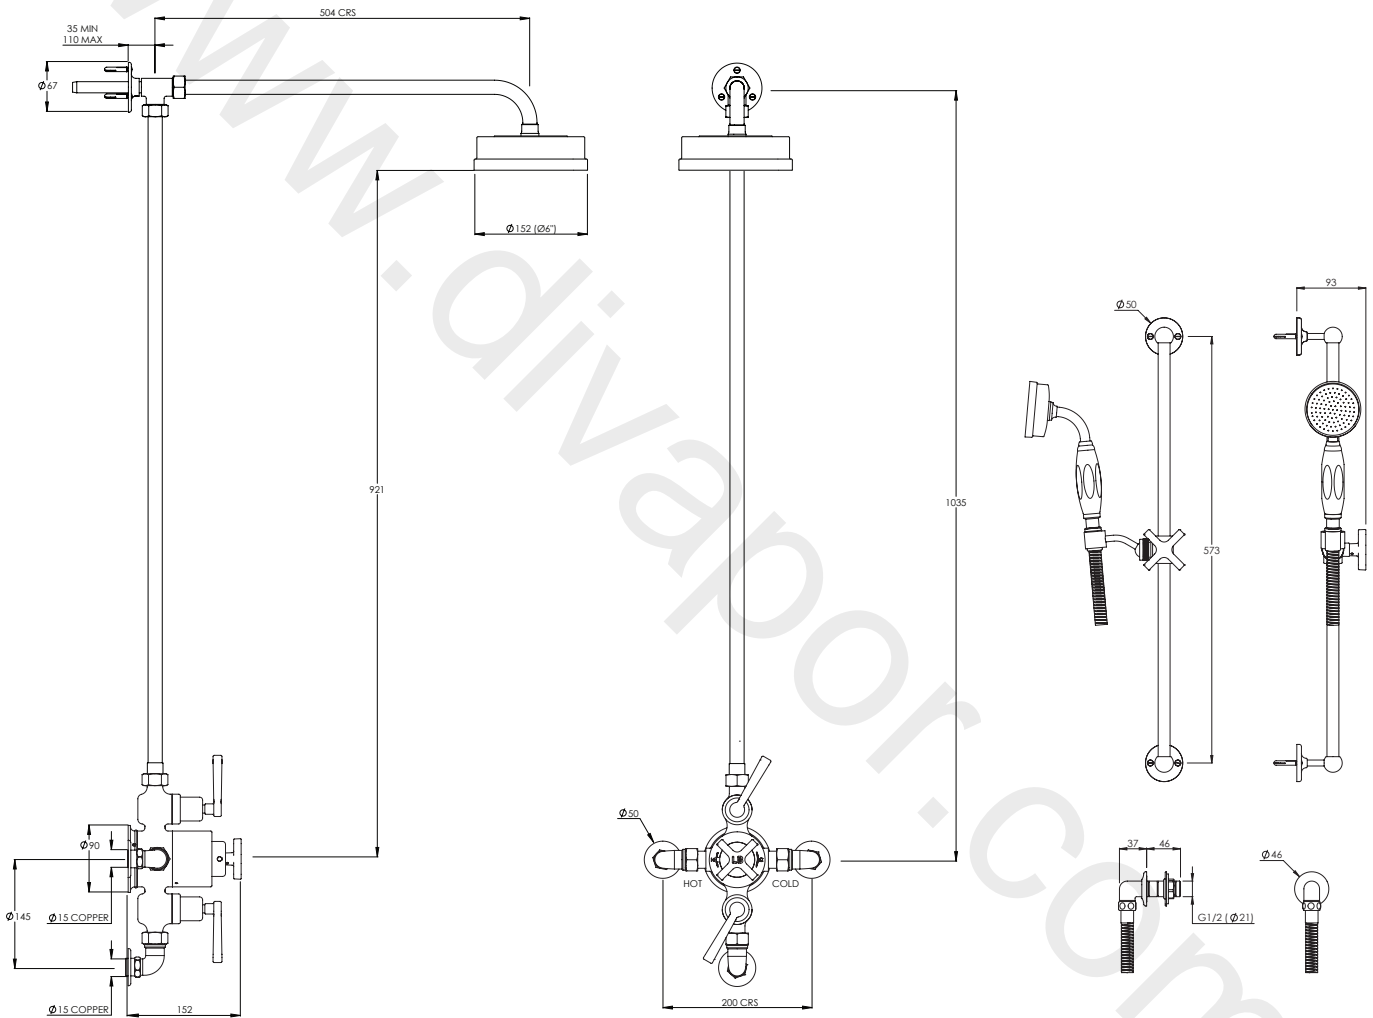

LEFROY BROOKS

IBROC HOUSE ESSEX ROAD
HODDESDON HERTS EN11 0QS UK
T: +44 (0)1992 708 316 F: +44 (0)1992 708 317

ML8748

MACKINTOSH EXPOSED DUAL CONTROL THERMO-STATIC VALVE, 6" ROSE, SLIDING RAIL, HANDSET & SHOWER KIT.

DIMENSIONAL DATA SHEET

DATE: 06/08/2020

REVISION: A

COPYRIGHT © LBIP LTD. ALL RIGHTS RESERVED

DIMENSIONS IN MILLIMETRES

WHILST EVERY EFFORT IS MADE TO ENSURE THE ACCURACY OF THESE DATA SHEETS THEY ARE SUBJECT TO CHANGE WITHOUT NOTICE AS PART OF THE COMPANY'S PRODUCT DEVELOPMENT PROCESS