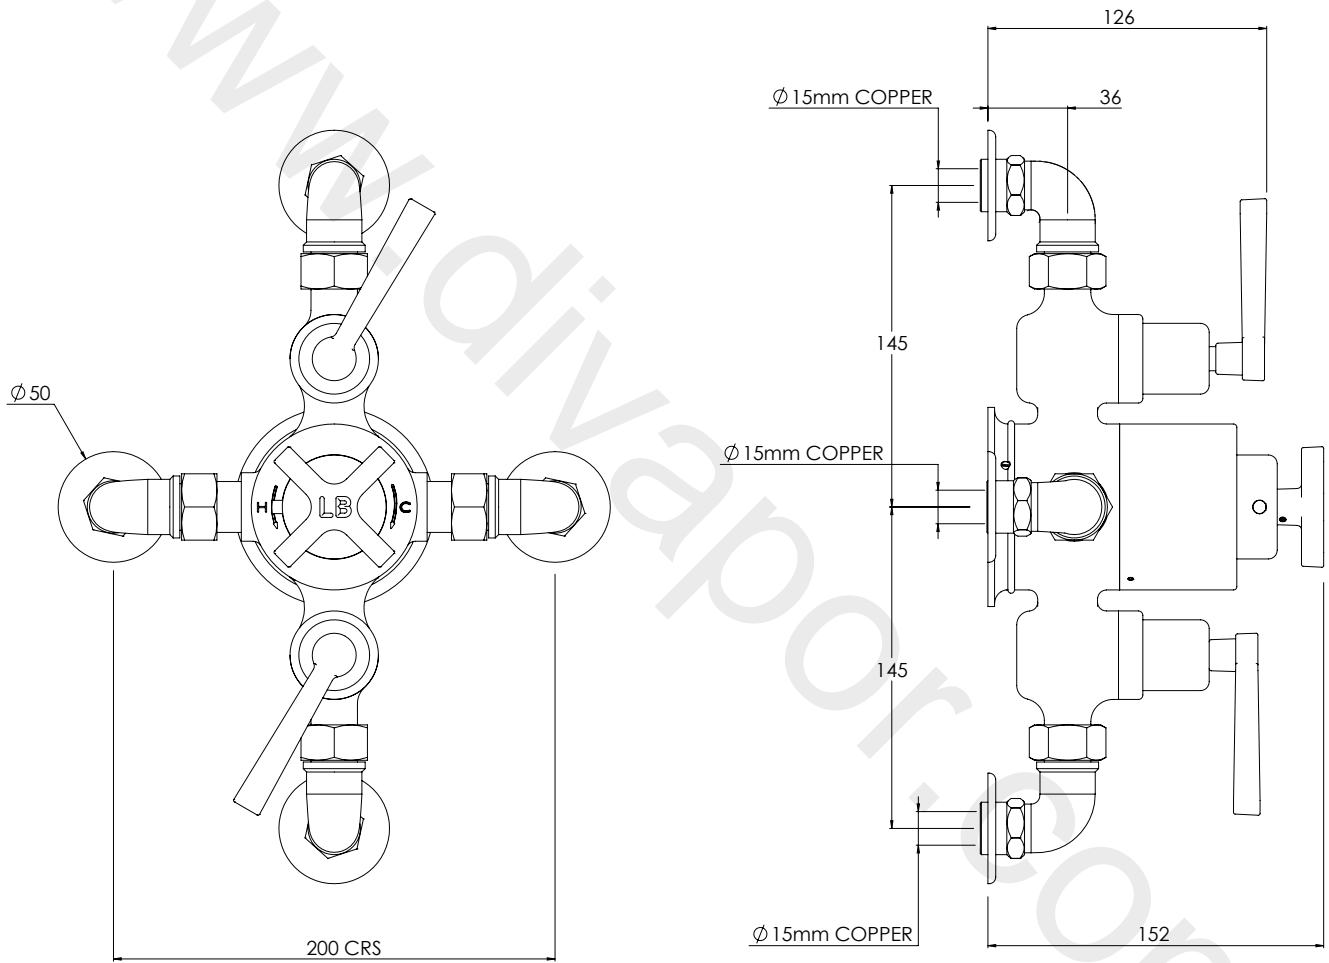

LEFROY BROOKS

IBROC HOUSE ESSEX ROAD
HODDESDON HERTS EN11 0QS UK
T: +44 (0)1992 708 316 F: +44 (0)1992 708 317

ML8746

MACKINTOSH EXPOSED DUAL CONTROL
THERMOSTATIC VALVE WITH WALL RETURNS

DIMENSIONAL DATA SHEET

DATE: 10/06/2019

REVISION: A

COPYRIGHT © LBIP LTD. ALL RIGHTS RESERVED

DIMENSIONS IN MILLIMETRES

WHILST EVERY EFFORT IS MADE TO ENSURE THE ACCURACY OF THESE DATA SHEETS THEY ARE SUBJECT TO CHANGE WITHOUT NOTICE AS PART OF THE COMPANY'S PRODUCT DEVELOPMENT PROCESS