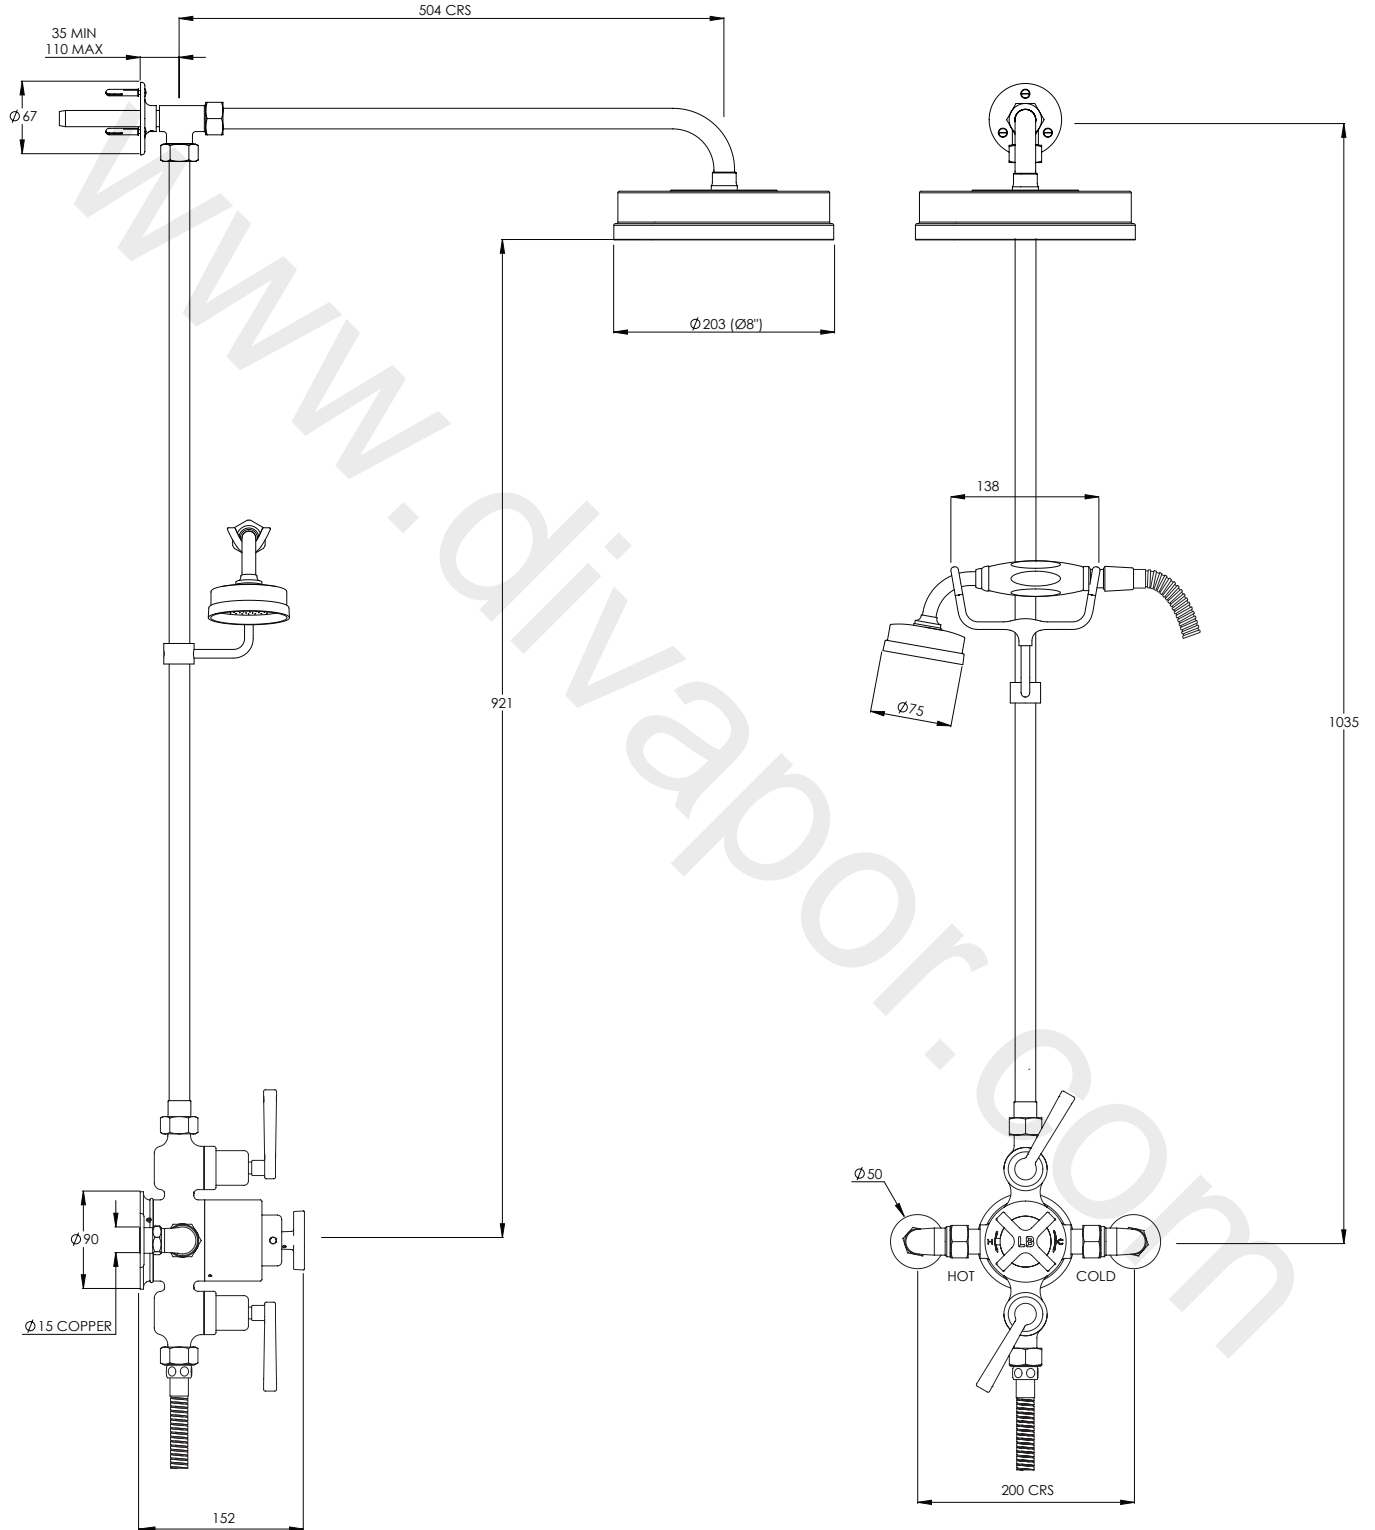

# ML8742

MACKINTOSH EXPOSED DUAL CONTROL THERMOSTATIC VALVE WITH RISER, 8" ROSE, HANDSET & ADJUSTABLE RISER PIPE BRACKET.

## DIMENSIONAL DATA SHEET

DATE: 06/08/2020

REVISION: A

COPYRIGHT © LBIP LTD. ALL RIGHTS RESERVED

DIMENSIONS IN MILLIMETRES

WHILST EVERY EFFORT IS MADE TO ENSURE THE ACCURACY OF THESE DATA SHEETS THEY ARE SUBJECT TO CHANGE WITHOUT NOTICE AS PART OF THE COMPANY'S PRODUCT DEVELOPMENT PROCESS