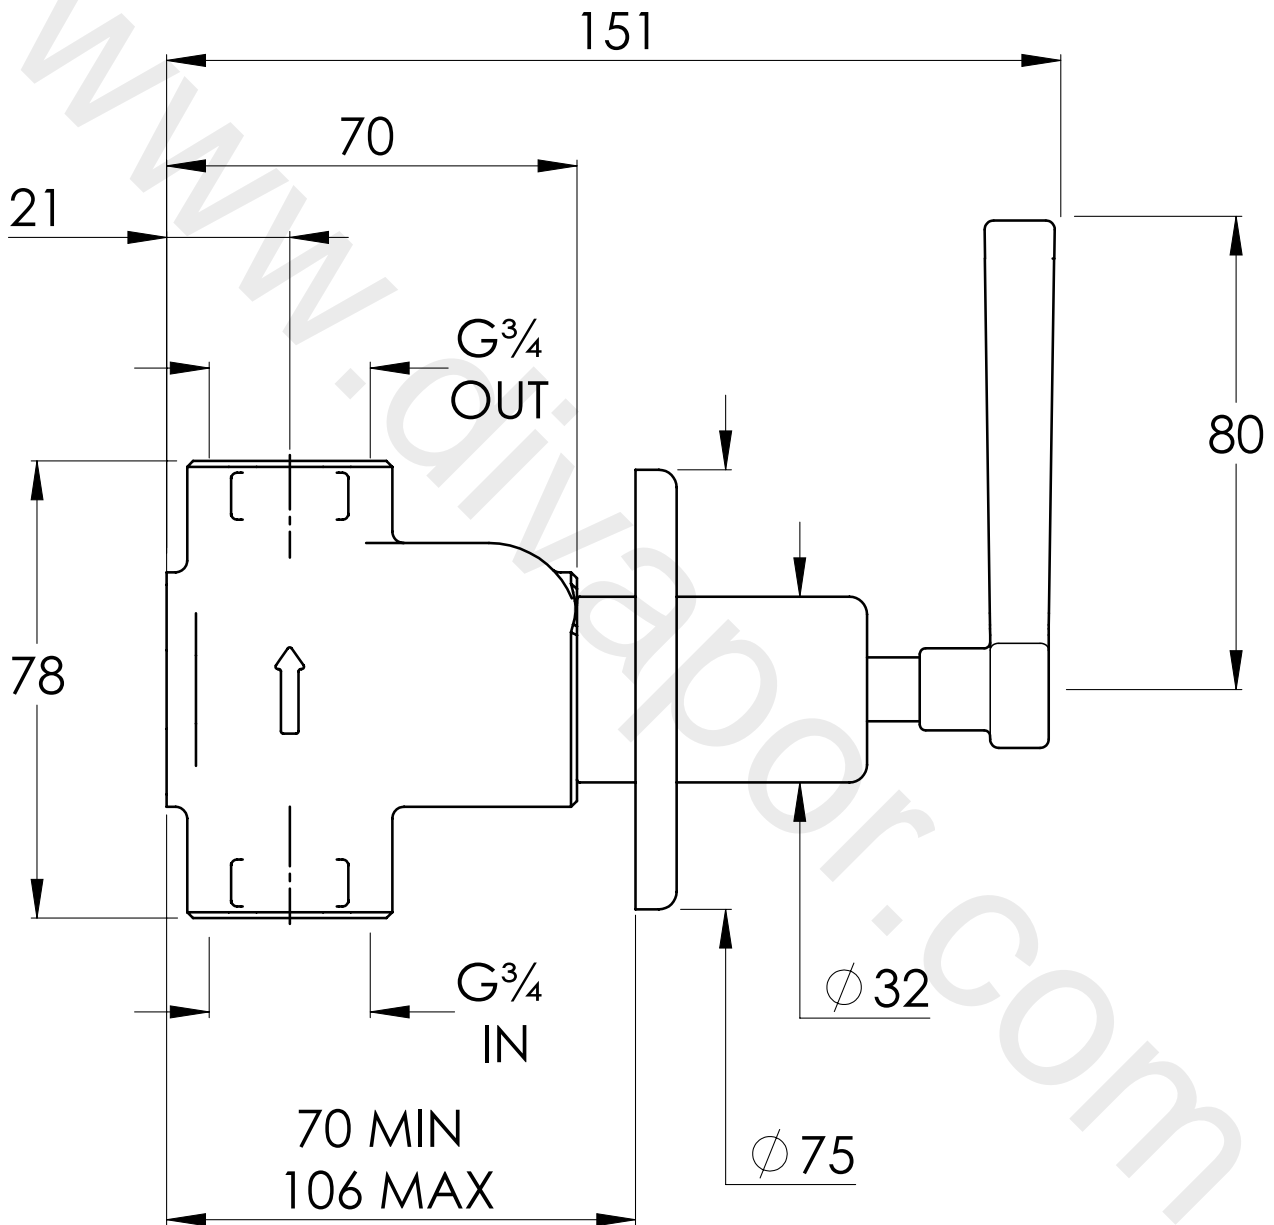

# ML5000

MACKINTOSH LEVER FLOW CONTROL VALVE

DIMENSIONAL DATA SHEET

DATE: 23/01/2020

REVISION: B

COPYRIGHT © LBIP LTD. ALL RIGHTS RESERVED

DIMENSIONS IN MILLIMETRES

WHILST EVERY EFFORT IS MADE TO ENSURE THE ACCURACY OF THESE DATA SHEETS THEY ARE SUBJECT TO CHANGE WITHOUT NOTICE AS PART OF THE COMPANY'S PRODUCT DEVELOPMENT PROCESS