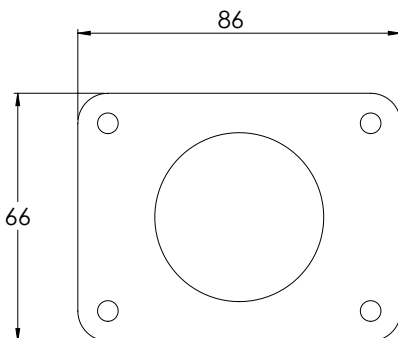

LEFROY BROOKS

IBROC HOUSE ESSEX ROAD
HODDESDON HERTS EN11 0QS UK
T: +44 (0)1992 708 316 F: +44 (0)1992 708 317

ML1721

MACKINTOSH WALL MOUNTED TWO-WAY DIVERTER

DIMENSIONAL DATA SHEET

DATE: 05/08/21

REVISION: A

WALL MOUNTING PLATE
(OPTIONAL)

DIMENSIONS IN MILLIMETRES

COPYRIGHT © LBIP LTD. ALL RIGHTS RESERVED