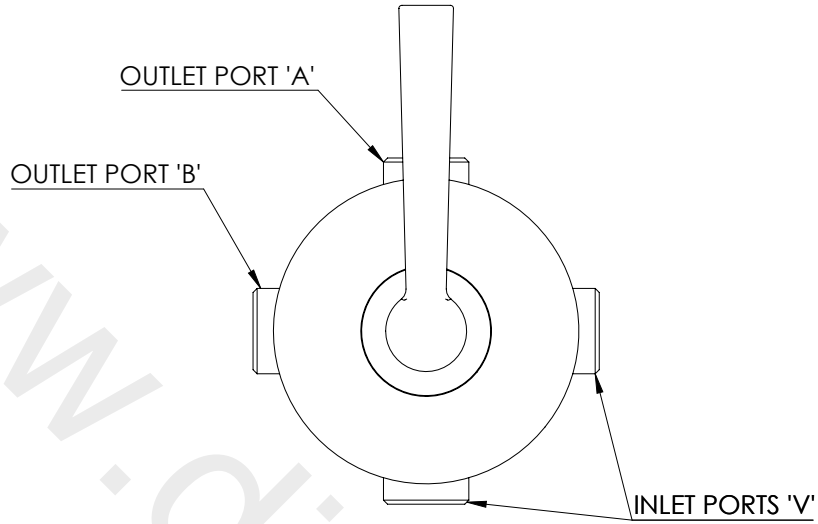

LEFROY BROOKS

IBROC HOUSE ESSEX ROAD
HODDESDON HERTS EN11 0QS UK
T: +44 (0)1992 708 316 F: +44 (0)1992 708 317

ML1721

MACKINTOSH WALL MOUNTED TWO-WAY DIVERTER

DIMENSIONAL DATA SHEET

DATE: 05/08/21

REVISION: A

WALL MOUNTING PLATE
(OPTIONAL)

DIMENSIONS IN MILLIMETRES

COPYRIGHT © LBIP LTD. ALL RIGHTS RESERVED