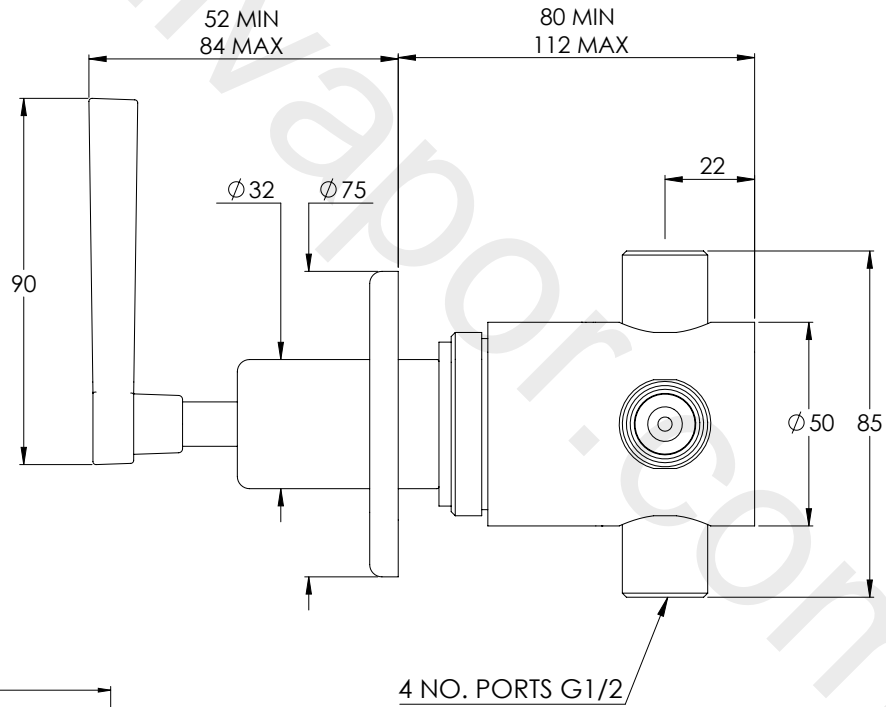

LEFROY BROOKS

IBROC HOUSE ESSEX ROAD
HODDESDON HERTS EN11 0QS UK
T: +44 (0)1992 708 316 F: +44 (0)1992 708 317

ML1721

MACKINTOSH WALL MOUNTED TWO-WAY DIVERTER

DIMENSIONAL DATA SHEET

DATE: 05/08/21

REVISION: A

WALL MOUNTING PLATE
(OPTIONAL)

DIMENSIONS IN MILLIMETRES

COPYRIGHT © LBIP LTD. ALL RIGHTS RESERVED