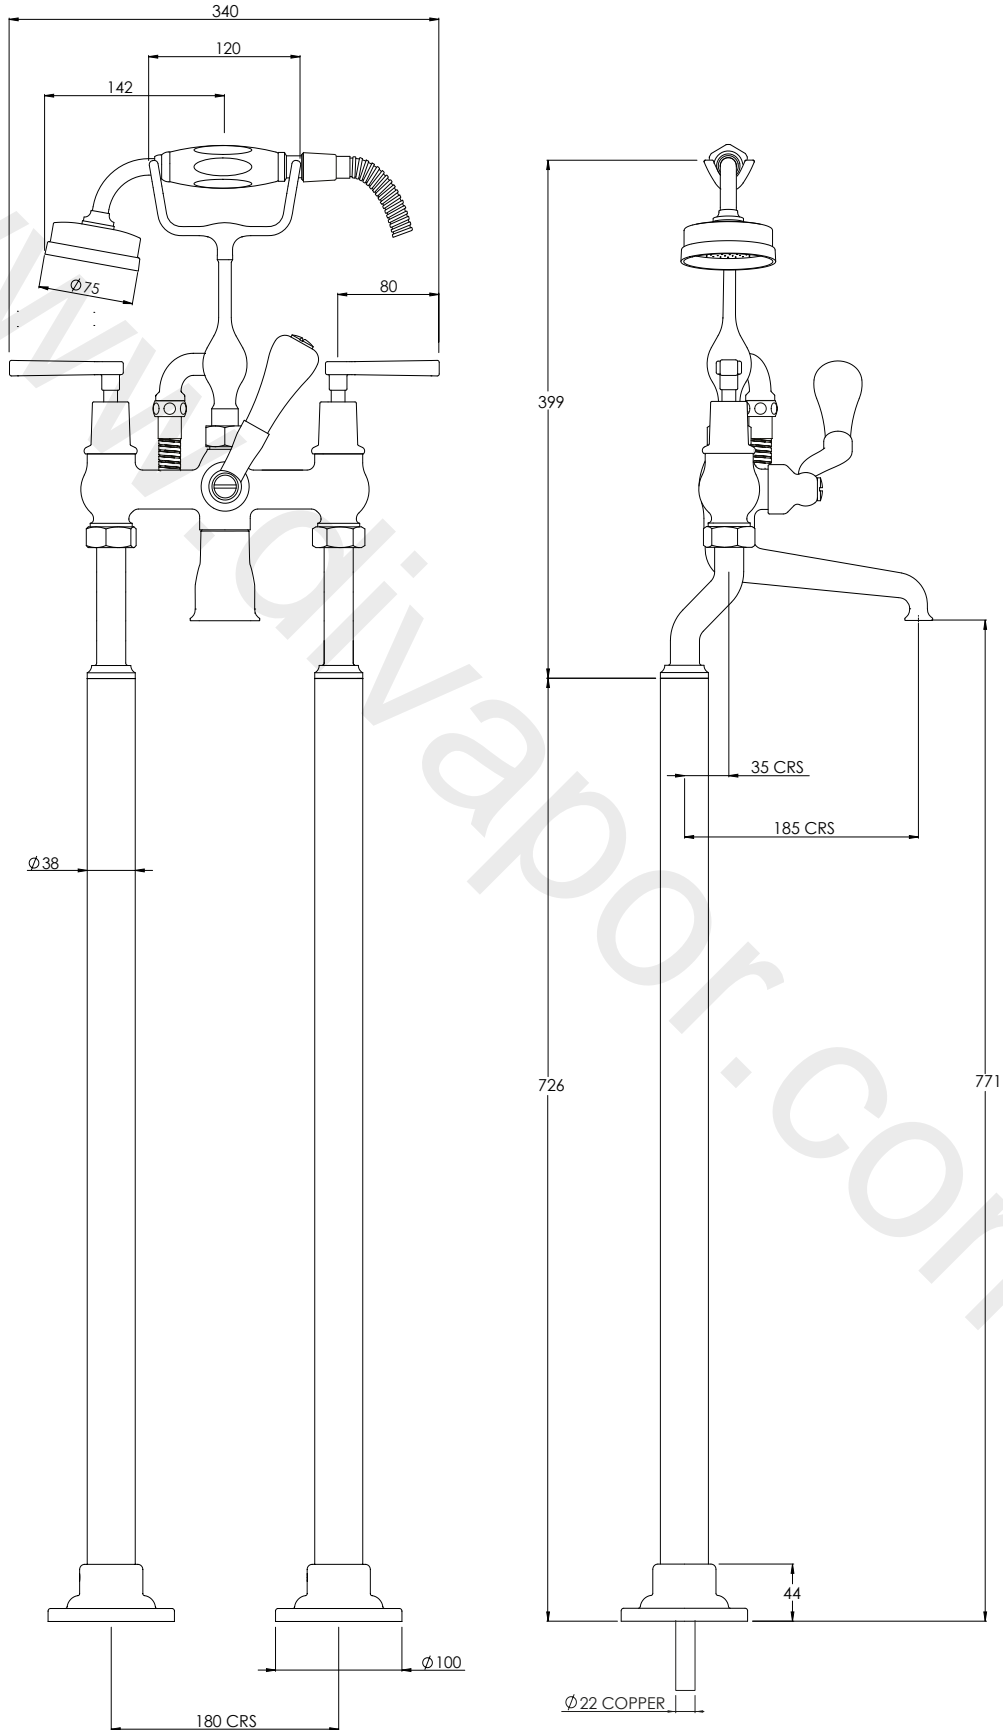

LEFROY BROOKS

1 BROOK HOUSE ESSEX ROAD
HODDESDON HERTS EN11 0QS UK
T: +44 (0)1992 708 316 F: +44 (0)1992 708 317

ML1144

MACKINTOSH LEVER BATH SHOWER MIXER WITH
STANDPIPES

DIMENSIONAL DATA SHEET

DATE: 08/04/19

REVISION: A

DIMENSIONS IN MILLIMETRES