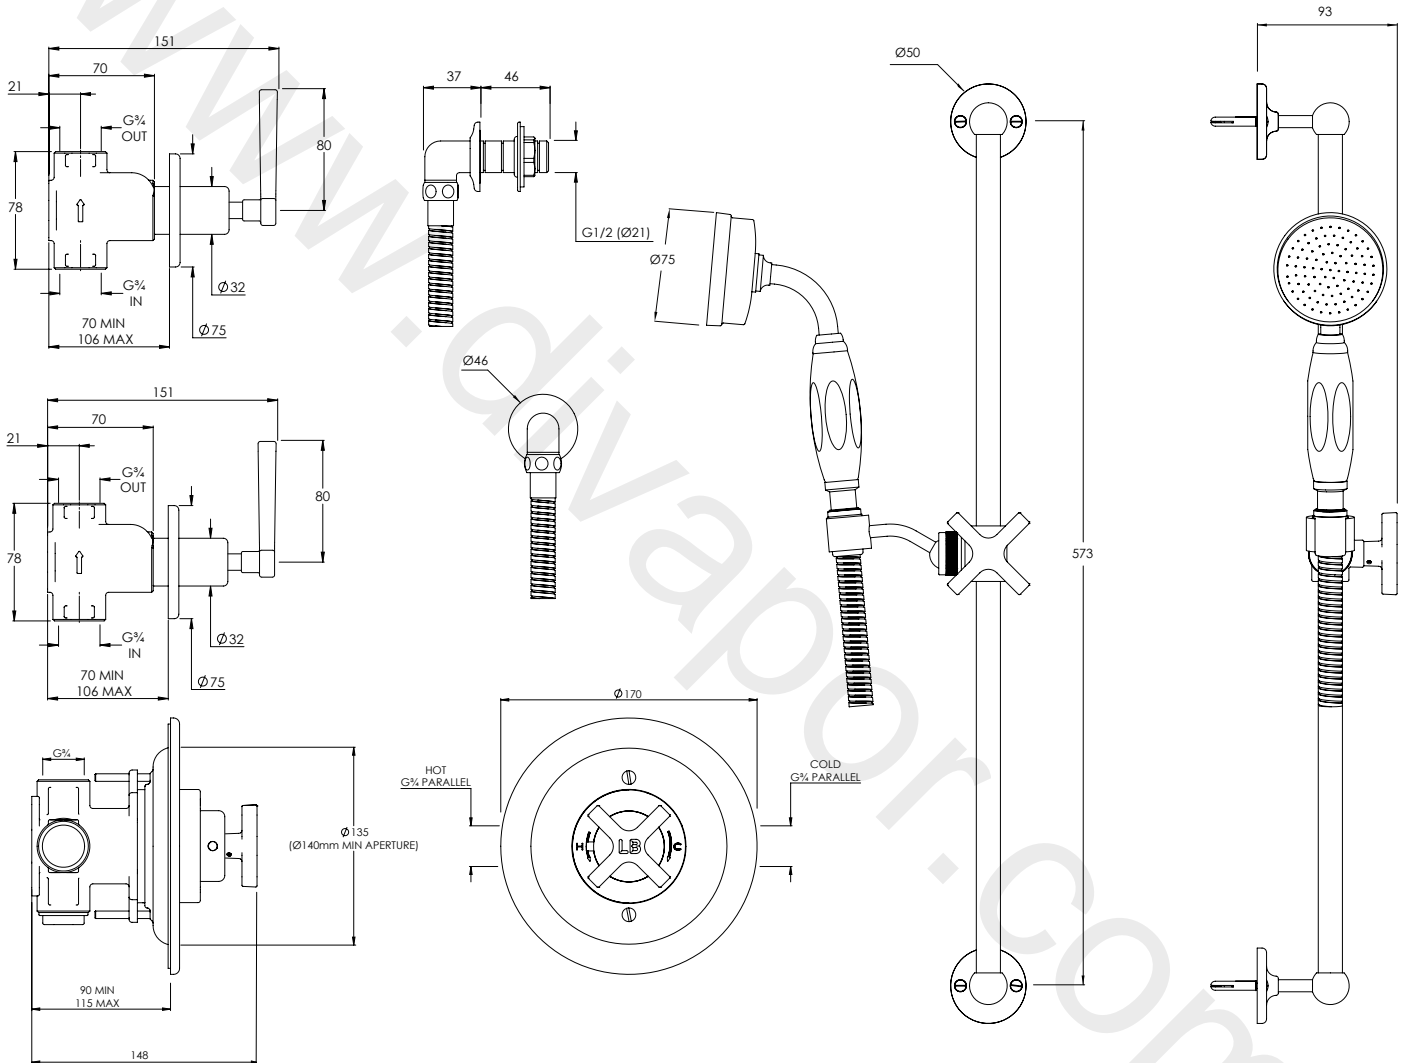

LEFROY BROOKS

IBROC HOUSE ESSEX ROAD
HODDESDON HERTS EN11 0QS UK
T: +44 (0)1992 708 316 F: +44 (0)1992 708 317

MK8804

MACKINTOSH ARCHIPELAGO THERMOSTATIC VALVE
WITH FLOW CONTROLS, SLIDING RAIL, HANDSET &
SHOWER KIT

DIMENSIONAL DATA SHEET

DATE: 07/08/2020

REVISION: A

COPYRIGHT © LBIP LTD. ALL RIGHTS RESERVED

DIMENSIONS IN MILLIMETRES