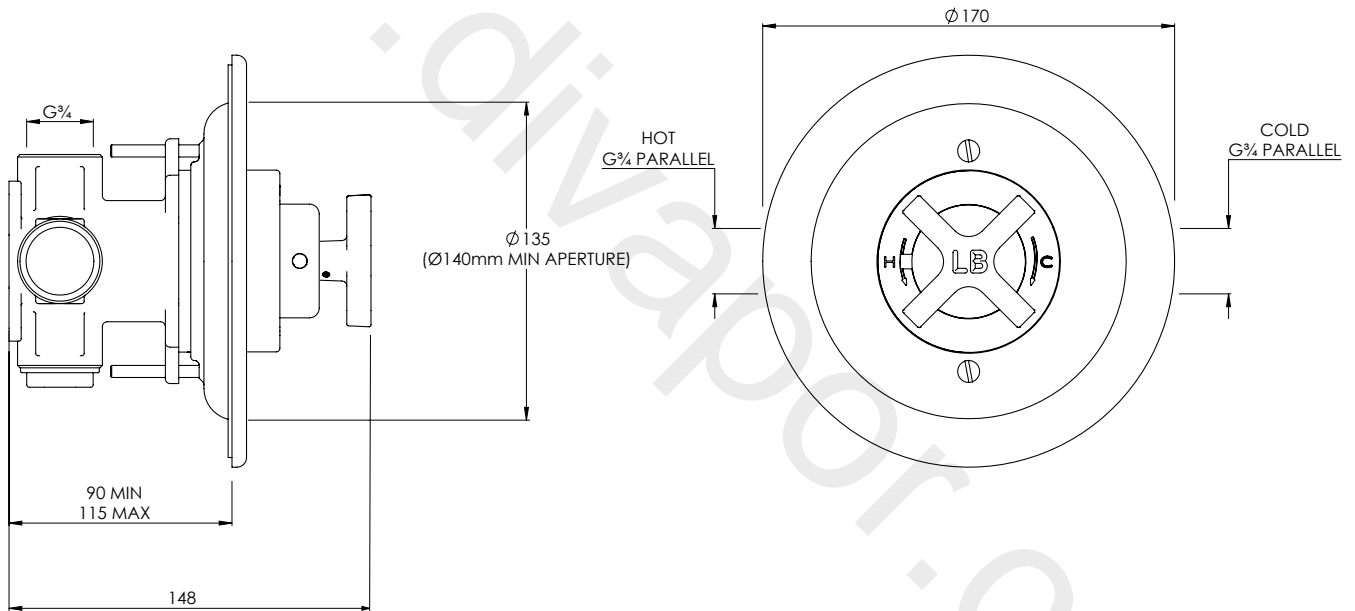

LEFROY BROOKS

IBROC HOUSE ESSEX ROAD
HODDESDON HERTS EN11 0QS UK
T: +44 (0)1992 708 316 F: +44 (0)1992 708 317

MK8800

MACKINTOSH ARCHIPELAGO THERMOSTATIC SHOWER VALVE

DIMENSIONAL DATA SHEET

DATE: 23/01/2020

REVISION: C

COPYRIGHT © LBIP LTD. ALL RIGHTS RESERVED

DIMENSIONS IN MILLIMETRES

WHILST EVERY EFFORT IS MADE TO ENSURE THE ACCURACY OF THESE DATA SHEETS THEY ARE SUBJECT TO CHANGE WITHOUT NOTICE AS PART OF THE COMPANY'S PRODUCT DEVELOPMENT PROCESS