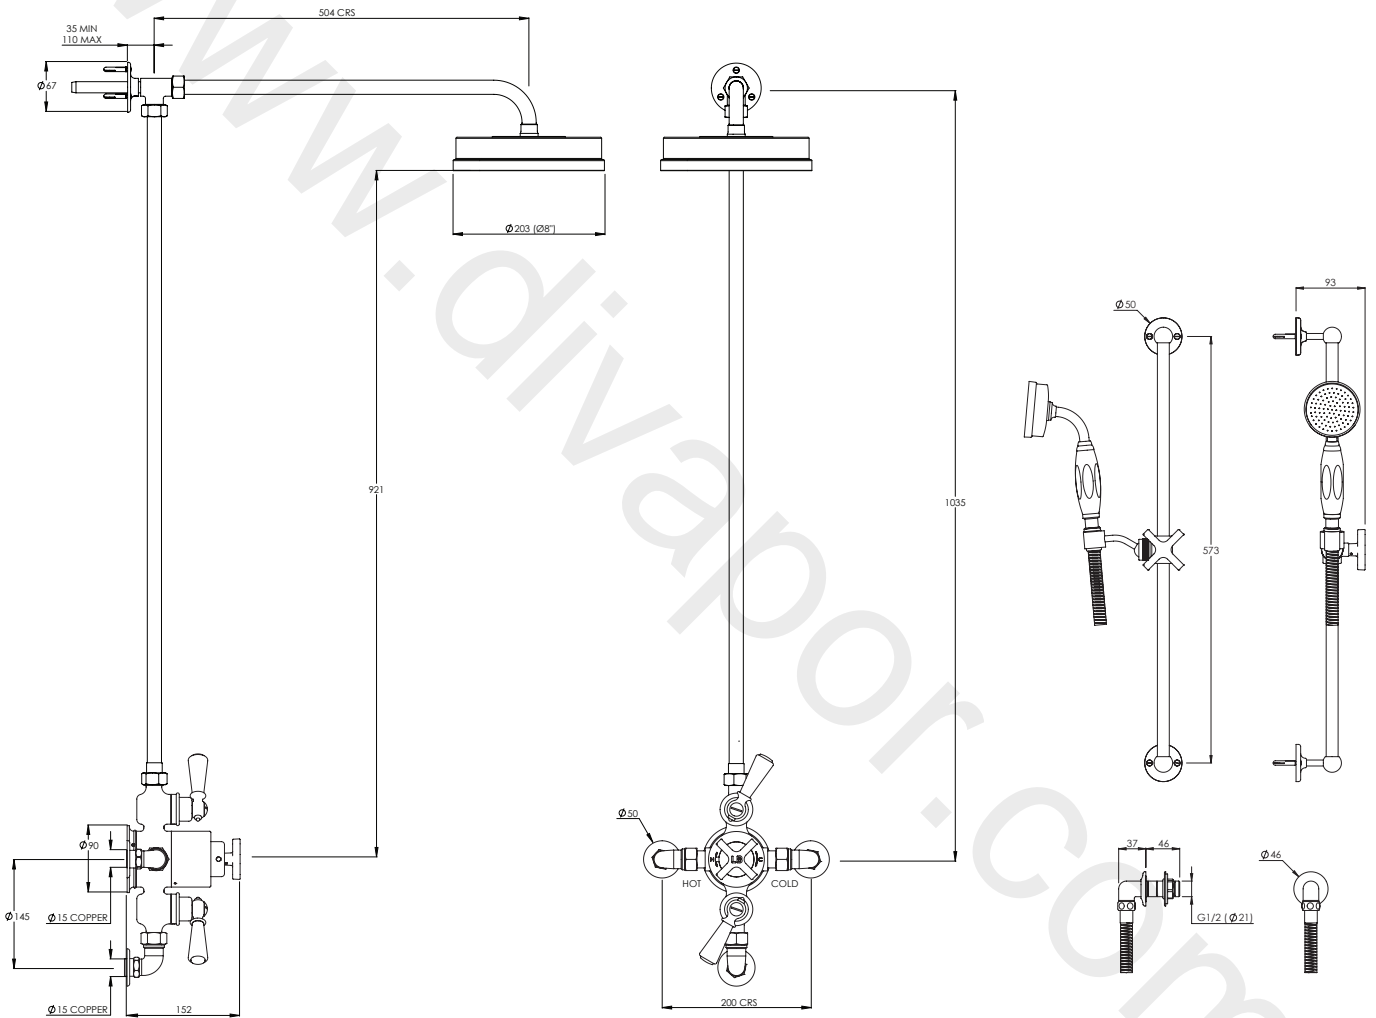

## MK8749

MACKINTOSH EXPOSED DUAL CONTROL THERMO-STATIC VALVE WITH CLASSIC BLACK LEVERS, 8" ROSE, SLIDING RAIL, HANDSET & SHOWER KIT.

DIMENSIONAL DATA SHEET

DATE: 06/08/2020

REVISION: A

COPYRIGHT © LBIP LTD. ALL RIGHTS RESERVED

DIMENSIONS IN MILLIMETRES

WHILST EVERY EFFORT IS MADE TO ENSURE THE ACCURACY OF THESE DATA SHEETS THEY ARE SUBJECT TO CHANGE WITHOUT NOTICE AS PART OF THE COMPANY'S PRODUCT DEVELOPMENT PROCESS