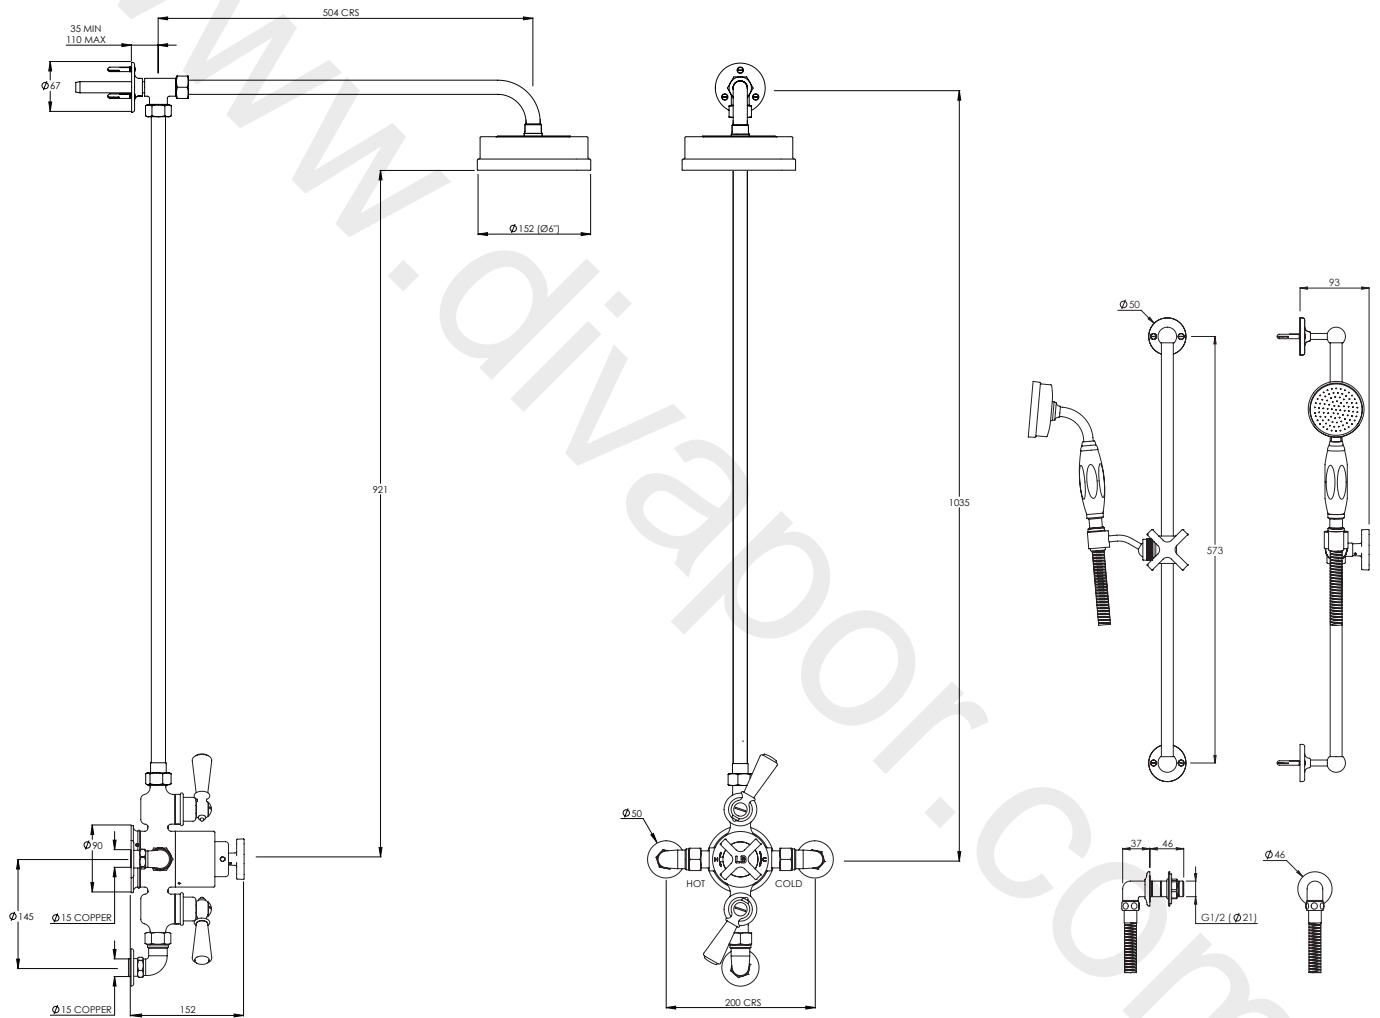

LEFROY BROOKS

IBROC HOUSE ESSEX ROAD
HODDESDON HERTS EN11 0QS UK
T: +44 (0)1992 708 316 F: +44 (0)1992 708 317

MK8748

MACKINTOSH EXPOSED DUAL CONTROL THERMO-STATIC VALVE WITH CLASSIC BLACK LEVERS, 6" ROSE, SLIDING RAIL, HANDSET & SHOWER KIT.

DIMENSIONAL DATA SHEET

DATE: 06/08/2020

REVISION: A

COPYRIGHT © LBIP LTD. ALL RIGHTS RESERVED

DIMENSIONS IN MILLIMETRES

WHILST EVERY EFFORT IS MADE TO ENSURE THE ACCURACY OF THESE DATA SHEETS THEY ARE SUBJECT TO CHANGE WITHOUT NOTICE AS PART OF THE COMPANY'S PRODUCT DEVELOPMENT PROCESS