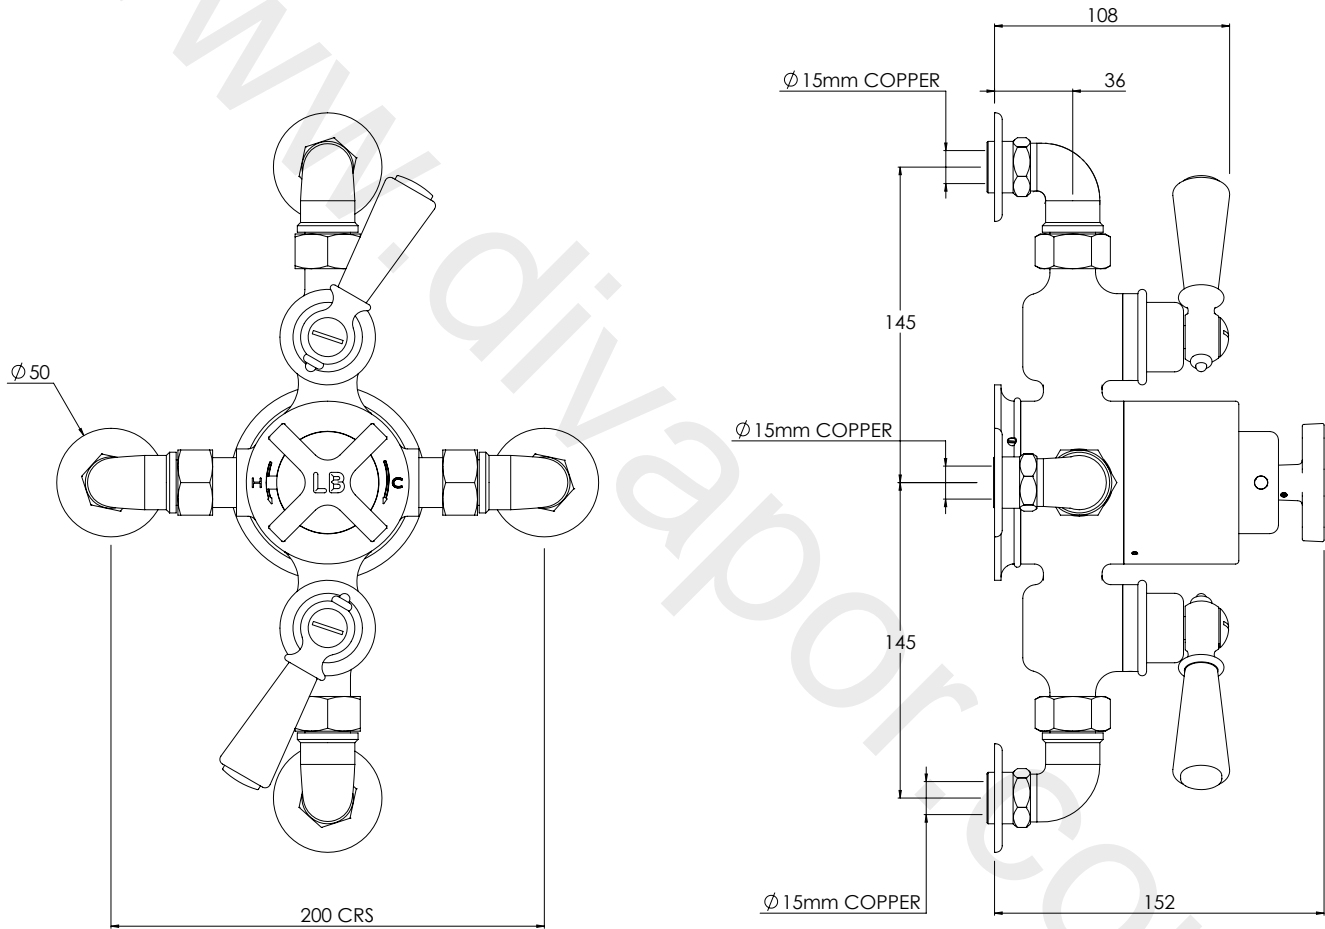

# MK8746

MACKINTOSH EXPOSED DUAL CONTROL  
THERMOSTATIC VALVE WITH CLASSIC BLACK LEVERS  
AND WALL RETURNS

## DIMENSIONAL DATA SHEET

DATE: 10/06/2019

REVISION: B

COPYRIGHT © LBIP LTD. ALL RIGHTS RESERVED

DIMENSIONS IN MILLIMETRES

WHILST EVERY EFFORT IS MADE TO ENSURE THE ACCURACY OF THESE DATA SHEETS THEY ARE SUBJECT TO CHANGE WITHOUT NOTICE AS PART OF THE COMPANY'S PRODUCT DEVELOPMENT PROCESS