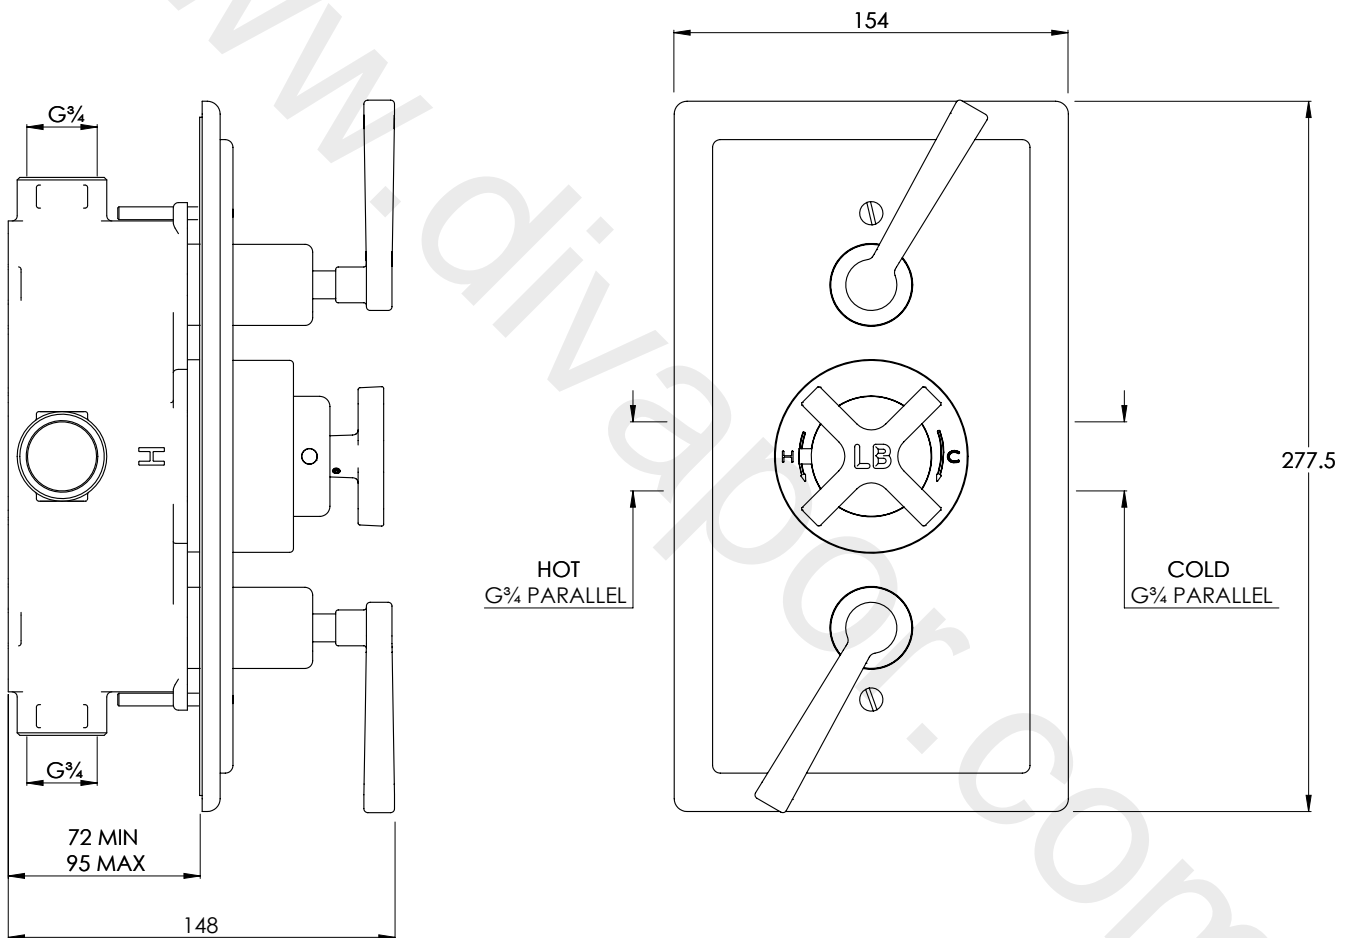

# MK8736

MACKINTOSH DUAL CONTROL CONCEALED THER-  
MOSTATIC SHOWER VALVE

DIMENSIONAL DATA SHEET

DATE: 23/01/2020

REVISION: C

COPYRIGHT © LBIP LTD. ALL RIGHTS RESERVED

DIMENSIONS IN MILLIMETRES

WHILST EVERY EFFORT IS MADE TO ENSURE THE ACCURACY OF THESE DATA SHEETS THEY ARE SUBJECT TO CHANGE WITHOUT NOTICE AS PART OF THE COMPANY'S PRODUCT DEVELOPMENT PROCESS