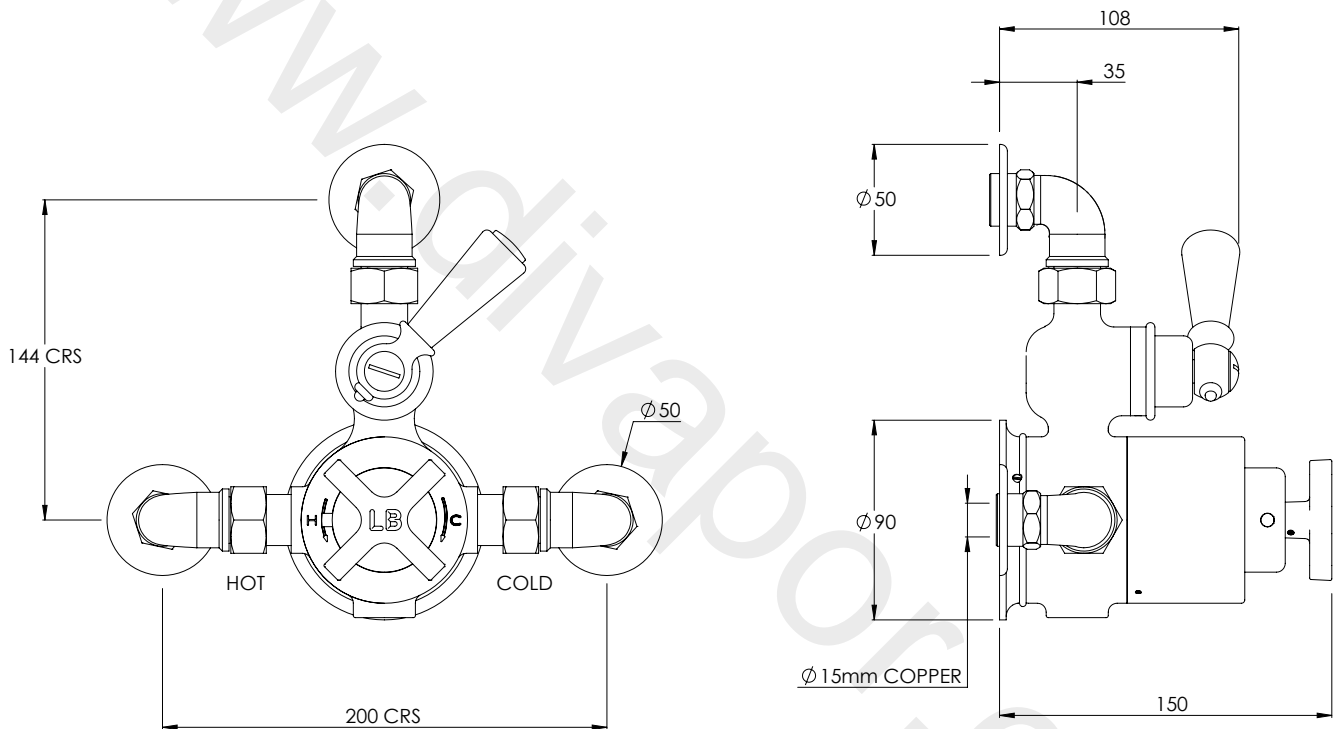

# MK8725

MACKINTOSH THERMOSTATIC VALVE WITH TOP  
RETURN AND CLASSIC BLACK LEVER

DIMENSIONAL DATA SHEET

DATE: 07/06/2019

REVISION: C

COPYRIGHT © LBIP LTD. ALL RIGHTS RESERVED

DIMENSIONS IN MILLIMETRES

WHILST EVERY EFFORT IS MADE TO ENSURE THE ACCURACY OF THESE DATA SHEETS THEY ARE SUBJECT TO CHANGE WITHOUT NOTICE AS PART OF THE COMPANY'S PRODUCT DEVELOPMENT PROCESS