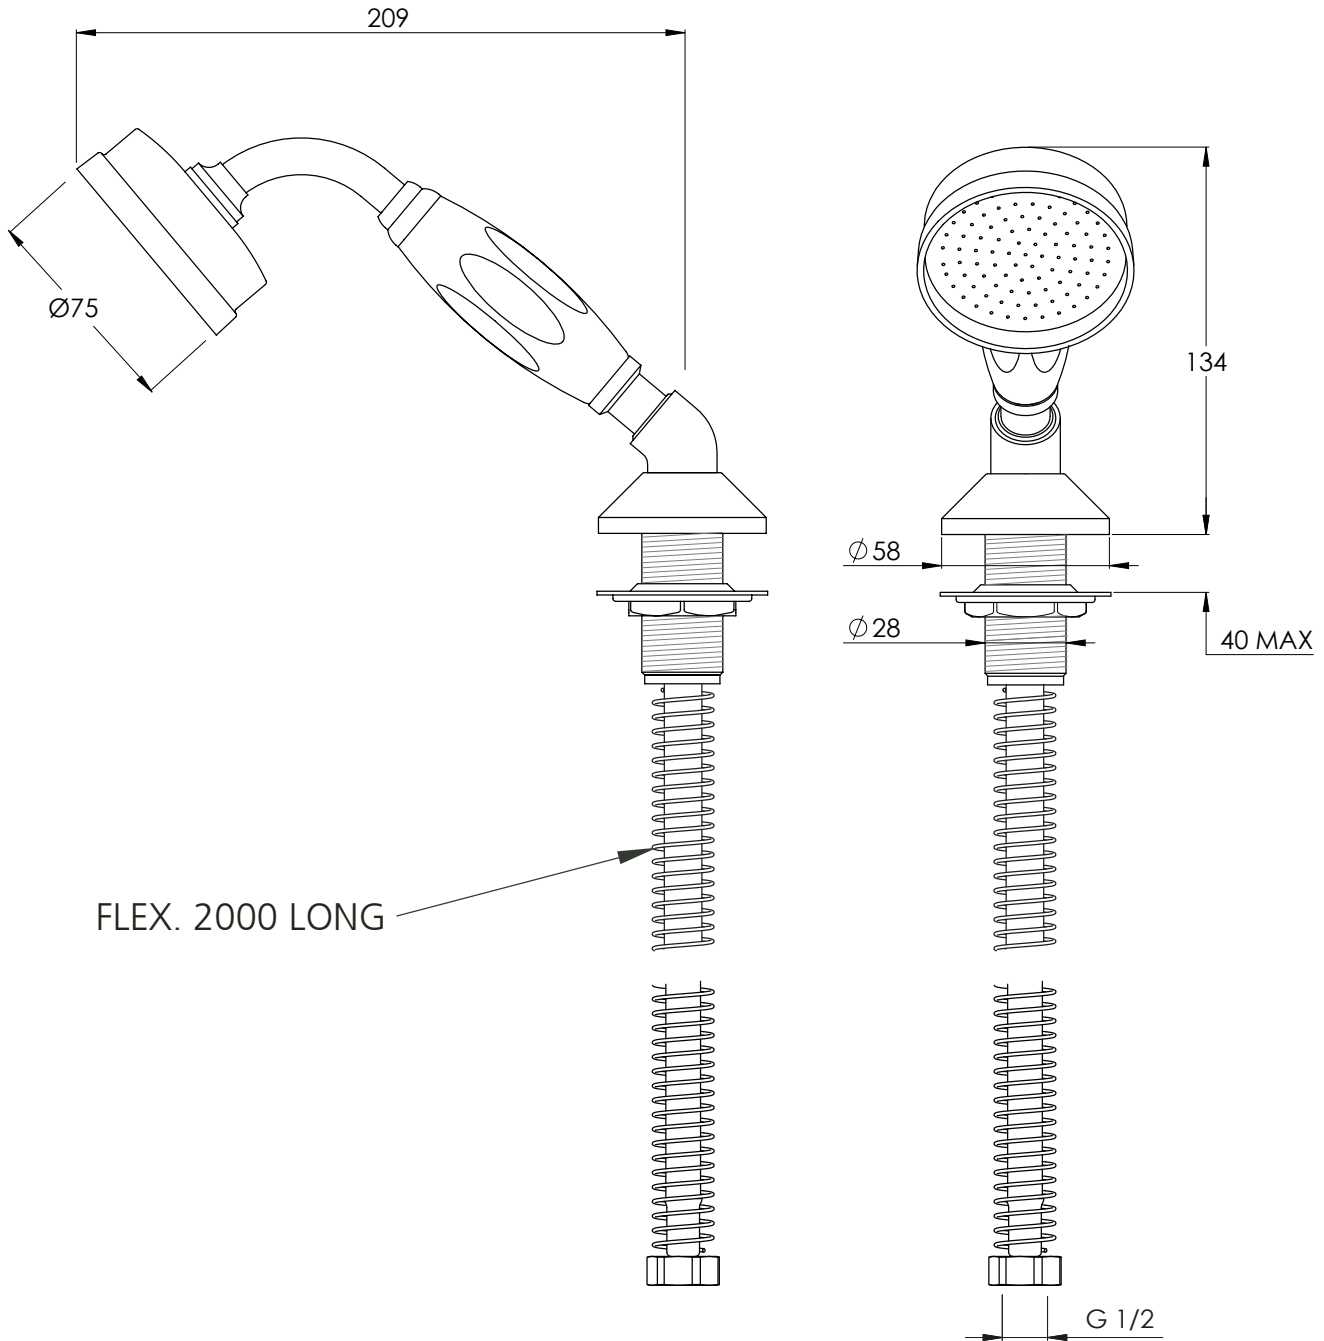

LEFROY BROOKS

IBROC HOUSE ESSEX ROAD
HODDESDON HERTS EN11 0QS UK
T: +44 (0)1992 708 316 F: +44 (0)1992 708 317

MK2147

MACKINTOSH DECK MOUNTED HAND SHOWER

DIMENSIONAL DATA SHEET

DATE: 17/05/2021

REVISION: A

COPYRIGHT © LBIP LTD. ALL RIGHTS RESERVED

DIMENSIONS IN MILLIMETRES

WHILST EVERY EFFORT IS MADE TO ENSURE THE ACCURACY OF THESE DATA SHEETS THEY ARE SUBJECT TO CHANGE WITHOUT NOTICE AS PART OF THE COMPANY'S PRODUCT DEVELOPMENT PROCESS