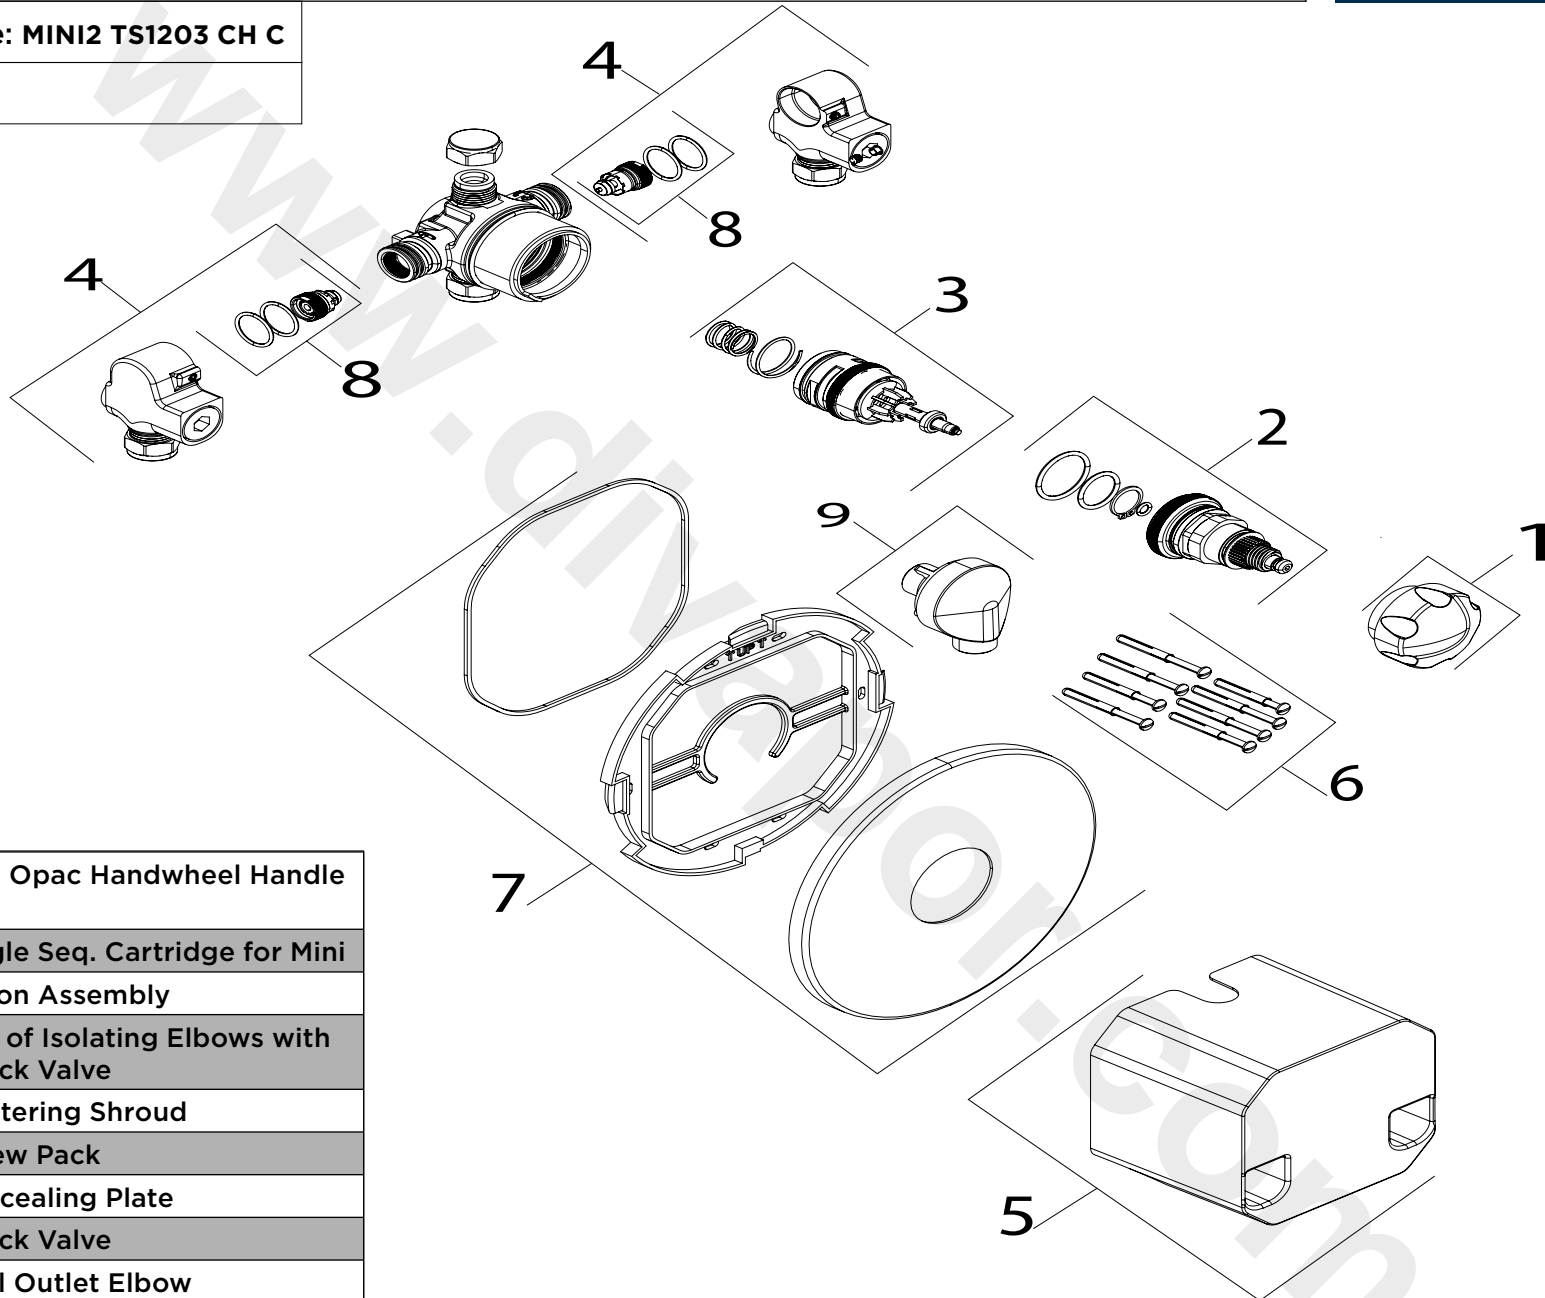

Product Code: MINI2 TS1203 CH C

Revision: D1

1	Mini Opac Handwheel Handle Spa
2	Single Seq. Cartridge for Mini
3	Piston Assembly
4	Pair of Isolating Elbows with Check Valve
5	Plastering Shroud
6	Screw Pack
7	Concealing Plate
8	Check Valve
9	Wall Outlet Elbow