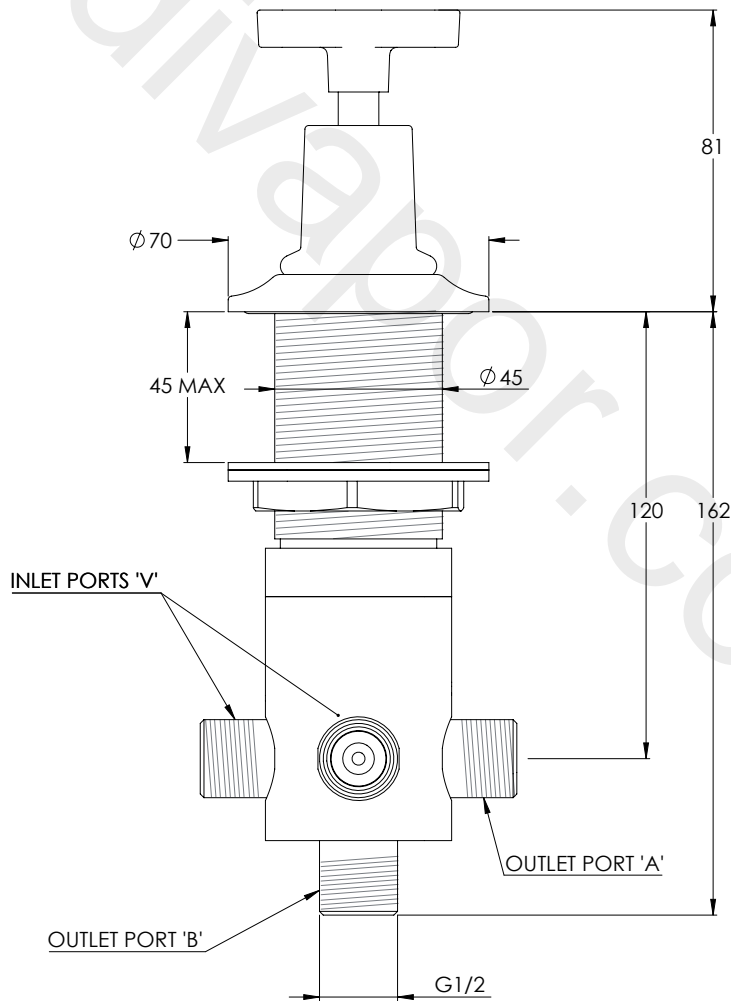

# MH1650

MACKINTOSH DECK MOUNTED 'TWO-WAY'  
DIVERTER

DIMENSIONAL DATA SHEET

DATE: 06/08/2021

REVISION: C

DIMENSIONS IN MILLIMETRES

WHILST EVERY EFFORT IS MADE TO ENSURE THE ACCURACY OF THESE DATA SHEETS THEY ARE SUBJECT TO CHANGE WITHOUT NOTICE AS PART OF THE COMPANY'S PRODUCT DEVELOPMENT PROCESS