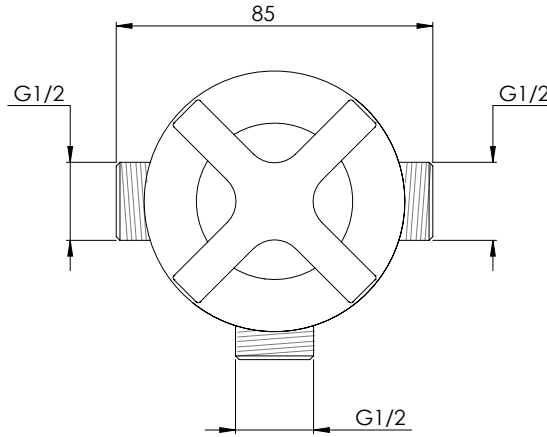

# MH1650

MACKINTOSH DECK MOUNTED 'TWO-WAY'  
DIVERTER

DIMENSIONAL DATA SHEET

DATE: 06/08/2021

REVISION: C

DIMENSIONS IN MILLIMETRES

WHILST EVERY EFFORT IS MADE TO ENSURE THE ACCURACY OF THESE DATA SHEETS THEY ARE SUBJECT TO CHANGE WITHOUT NOTICE AS PART OF THE COMPANY'S PRODUCT DEVELOPMENT PROCESS