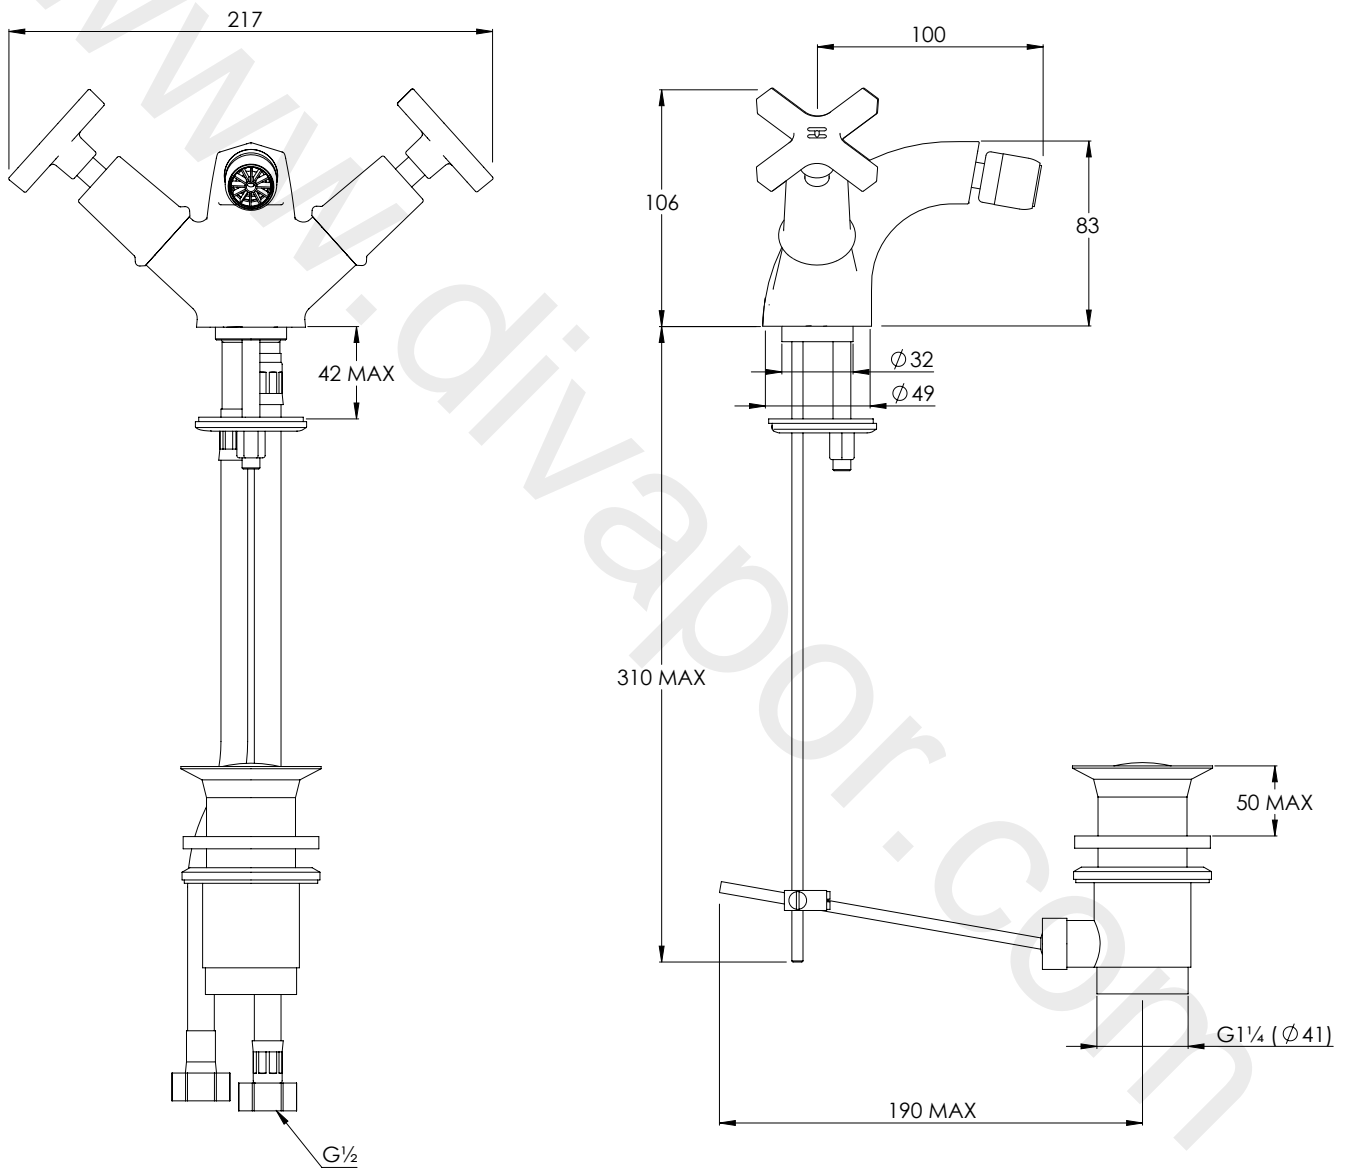

# MH1195

MACKINTOSH MONO BIDET MIXER WITH POP-UP  
WASTE

DIMENSIONAL DATA SHEET

DATE: 29/11/2021

REVISION: C

COPYRIGHT © LBIP LTD. ALL RIGHTS RESERVED

DIMENSIONS IN MILLIMETRES

WHILST EVERY EFFORT IS MADE TO ENSURE THE ACCURACY OF THESE DATA SHEETS THEY ARE SUBJECT TO CHANGE WITHOUT NOTICE AS PART OF THE COMPANY'S PRODUCT DEVELOPMENT PROCESS