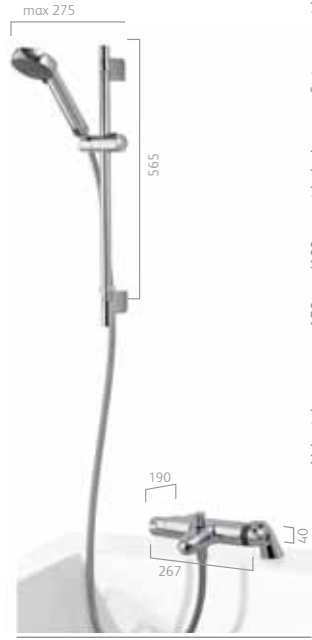

MD000PLUS – HP/Combi

Midas Plus bar valve with fixed and adjustable heads

Shower

- Wall mount fittings included

Accessories

- Range of shower outlet flow regulators available
- Extended formed arm which will project 475mm into the bathing area, making it ideal for larger wall-in enclosures or over bath configurations
- Co-ordinated monobloc basin tap
- Can be installed using the Midas concealed easy fit bracket or our new bar valve fixing kit if you require a surface mounted fixing solution

Easy clean nozzles

Harmony's rub clean nozzles are designed to make cleaning and limescale removal easy, reducing the need for chemical de-scaling, and maintaining shower performance.

Anti-twist hose connection

Midas 100 bar valve with 90mm Harmony head

£140.83 £169.00 inc VAT

MD100EBAR

Midas 100 bar valve with 90mm Harmony head and easy fit bracket

£160.83 £193.00 inc VAT

MD100BSM - HP/Combi

Midas 100 bath shower mixer with 90mm Harmony head - deck mounted

£211.67 £254.00 inc VAT

MD100BSM - HP/Combi

Midas 100 bath shower mixer with 90mm Harmony head - wall mounted

£211.67 £254.00 inc VAT

525301 Wall mount fitting
£10.00 £12.00 inc VAT

Midas® 300

MD301BAR - Gravity MD300BAR - HP/Combi