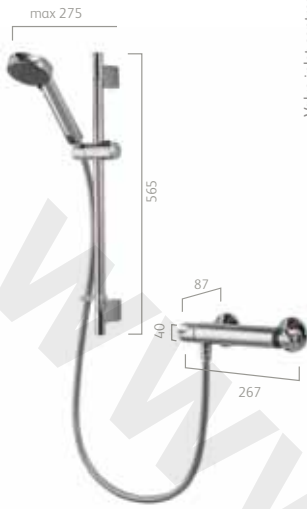

MD000PLUS – HP/Combi

Midas Plus bar valve with fixed and adjustable heads

Shower

- Wall mount fittings included

Accessories

- Range of shower outlet flow regulators available
- Extended formed arm which will project 475mm into the bathing area, making it ideal for larger wall-in enclosures or over bath configurations
- Co-ordinated monobloc basin tap
- Can be installed using the Midas concealed easy fit bracket or our new bar valve fixing kit if you require a surface mounted fixing solution

Easy clean nozzles

Harmony's rub clean nozzles are designed to make cleaning and limescale removal easy, reducing the need for chemical de-scaling, and maintaining shower performance.

Anti-twist hose connection

A thoughtfully designed anti-twist mechanism allows the shower head to swivel independently from the hose to avoid twisting, maintaining performance and extending the life of the hose.

Midas® 100

MD100BAR

Midas 100 bar valve with 90mm Harmony head

£140.83 £169.00 inc VAT

MD100EBAR

Midas 100 bar valve with 90mm Harmony head and easy fit bracket

£160.83 £193.00 inc VAT

MD100BSM - HP/Combi

Midas 100 bath shower mixer with 90mm Harmony head - deck mounted