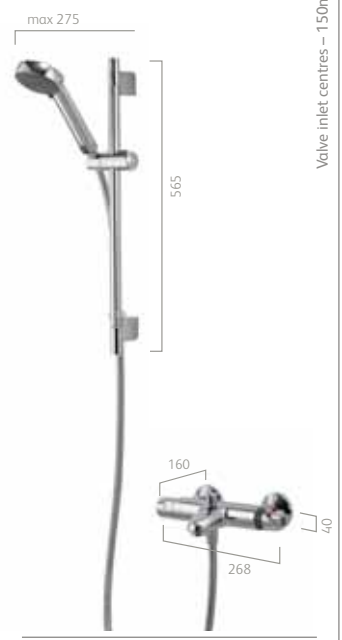

Midas 100 bar valve with 90mm Harmony head

£140.83 £169.00 inc VAT

MD100EBAR

Midas 100 bar valve with 90mm Harmony head and easy fit bracket

£160.83 £193.00 inc VAT

MD100BSM - HP/Combi

Midas 100 bath shower mixer with 90mm Harmony head - deck mounted

£211.67 £254.00 inc VAT

MD100BSM - HP/Combi

Midas 100 bath shower mixer with 90mm Harmony head - wall mounted

£211.67 £254.00 inc VAT

525301 Wall mount fitting
£10.00 £12.00 inc VAT

Midas® 300

MD301BAR - Gravity MD300BAR - HP/Combi