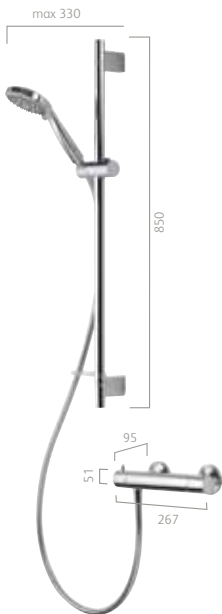

MD000PLUS – HP/Combi

Midas Plus bar valve with fixed and adjustable heads

Shower

- Wall mount fittings included

Accessories

- Range of shower outlet flow regulators available
- Extended formed arm which will project 475mm into the bathing area, making it ideal for larger wall-in enclosures or over bath configurations
- Co-ordinated monobloc basin tap
- Can be installed using the Midas concealed easy fit bracket or our new bar valve fixing kit if you require a surface mounted fixing solution

Midas 100 bar valve with 90mm Harmony head

£140.83 £169.00 inc VAT

MD100EBAR

Midas 100 bar valve with 90mm Harmony head and easy fit bracket

£160.83 £193.00 inc VAT

MD100BSM - HP/Combi

Midas 100 bath shower mixer with 90mm Harmony head - deck mounted

£211.67 £254.00 inc VAT

MD100BSM - HP/Combi

Midas 100 bath shower mixer with 90mm Harmony head - wall mounted

£211.67 £254.00 inc VAT

525301 Wall mount fitting
£10.00 £12.00 inc VAT

Midas® 300

MD301BAR - Gravity MD300BAR - HP/Combi

Midas 300 bar valve with adjustable head

£293.33 £352.00 inc VAT

MD300BSM - HP/Combi

Midas 300 bath shower mixer with adjustable head - deck mounted

£372.50 £447.00 inc VAT

MD300BSM - HP/Combi

Midas 300 bath shower mixer with adjustable head - wall mounted