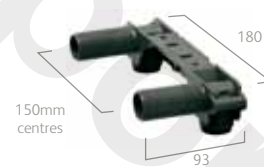

MD300EFB

Midas concealed easy fit fixing bracket

£30.83 £37.00 inc VAT