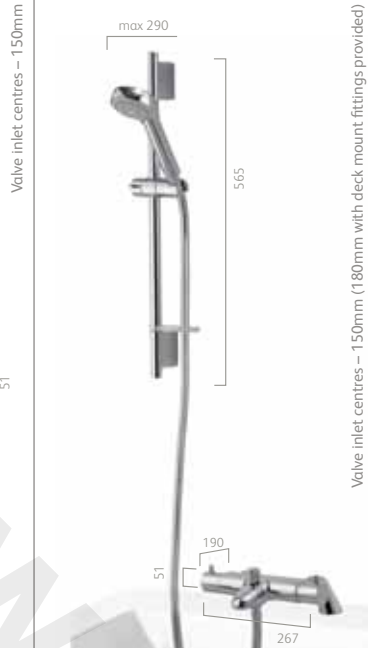

MD000PLUS – HP/Combi

Midas Plus bar valve with fixed and adjustable heads

Shower

- Wall mount fittings included

Accessories

- Range of shower outlet flow regulators available
- Extended formed arm which will project 475mm into the bathing area, making it ideal for larger wall-in enclosures or over bath configurations
- Co-ordinated monobloc basin tap
- Can be installed using the Midas concealed easy fit bracket or our new bar valve fixing kit if you require a surface mounted fixing solution

Midas 300 bar valve with adjustable head

£293.33 £352.00 inc VAT

MD300BSM - HP/Combi

Midas 300 bath shower mixer with adjustable head - deck mounted

£372.50 £447.00 inc VAT

MD300BSM - HP/Combi

Midas 300 bath shower mixer with adjustable head - wall mounted

£372.50 £447.00 inc VAT

525301 Wall mount fitting
£10.00 £12.00 inc VAT

Midas® 200

MD200BAR – HP/Combi
MD201BAR – Gravity

Midas 200 bar valve with 90mm Harmony head

£225.83 £271.00 inc VAT

MD200BSM – HP/Combi

Midas 200 bath shower mixer with 90mm Harmony head – deck mounted

£308.33 £370.00 inc VAT

MD200BSM – HP/Combi

Midas 200 bath shower mixer with 90mm Harmony head – wall mounted

£308.33 £370.00 inc VAT

525301 Wall mount fitting