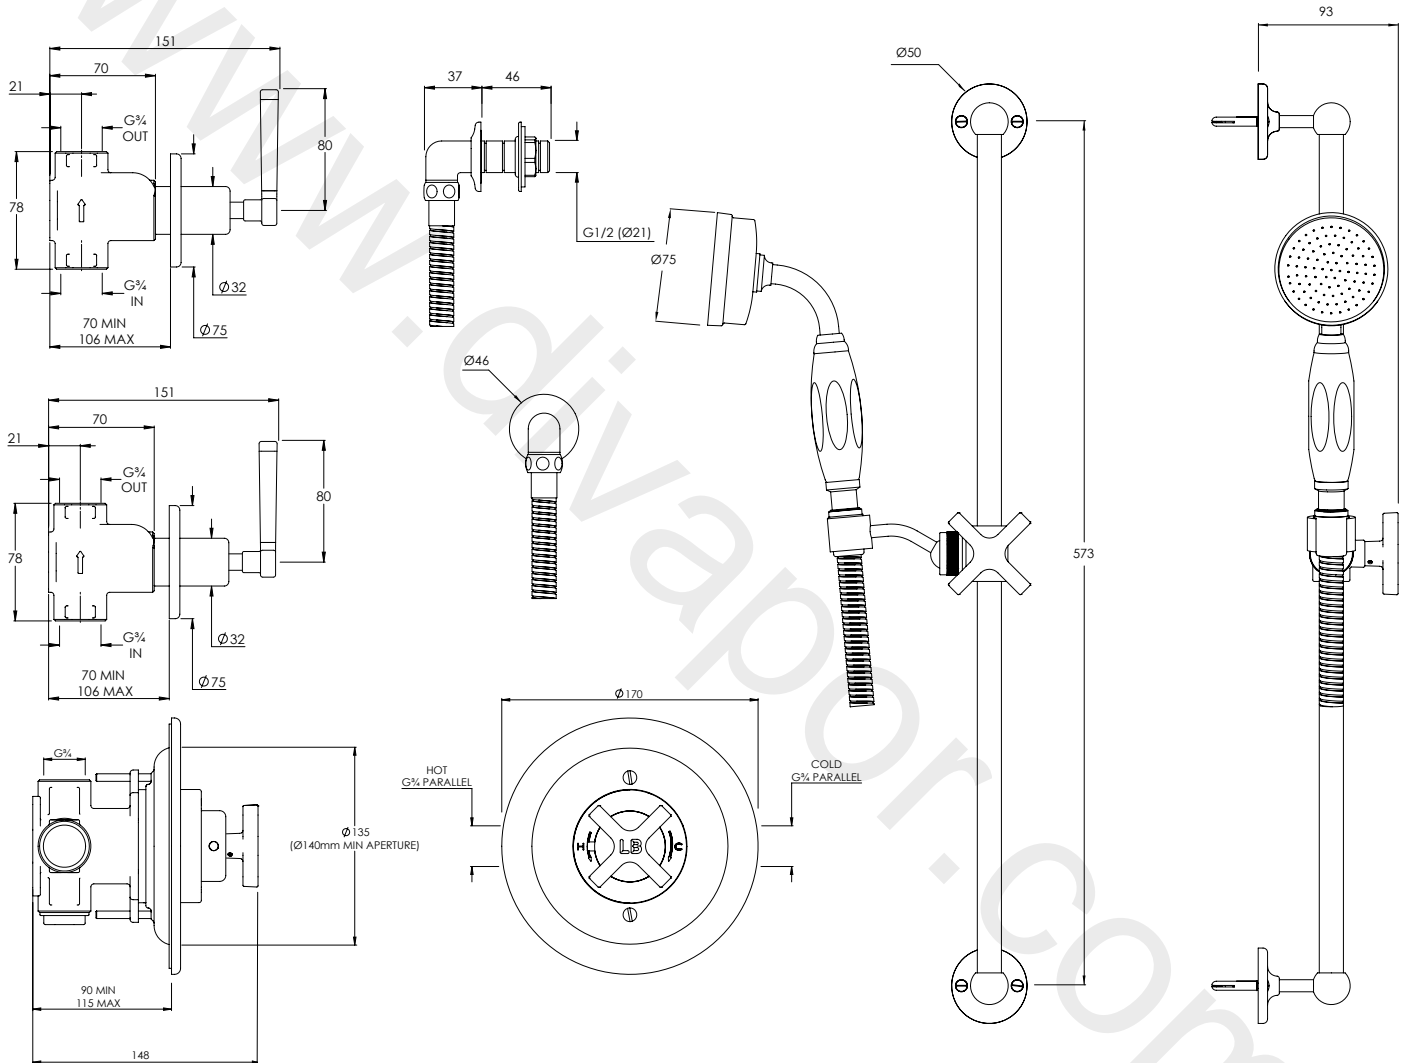

LEFROY BROOKS

IBROC HOUSE ESSEX ROAD
HODDESDON HERTS EN11 0QS UK
T: +44 (0)1992 708 316 F: +44 (0)1992 708 317

MB8804

MACKINTOSH BLACK ARCHIPELAGO THERMOSTATIC
VALVE WITH FLOW CONTROLS, SLIDING RAIL, HANDSET
& SHOWER KIT

DIMENSIONAL DATA SHEET

DATE: 07/08/2020

REVISION: A

COPYRIGHT © LBIP LTD. ALL RIGHTS RESERVED

DIMENSIONS IN MILLIMETRES