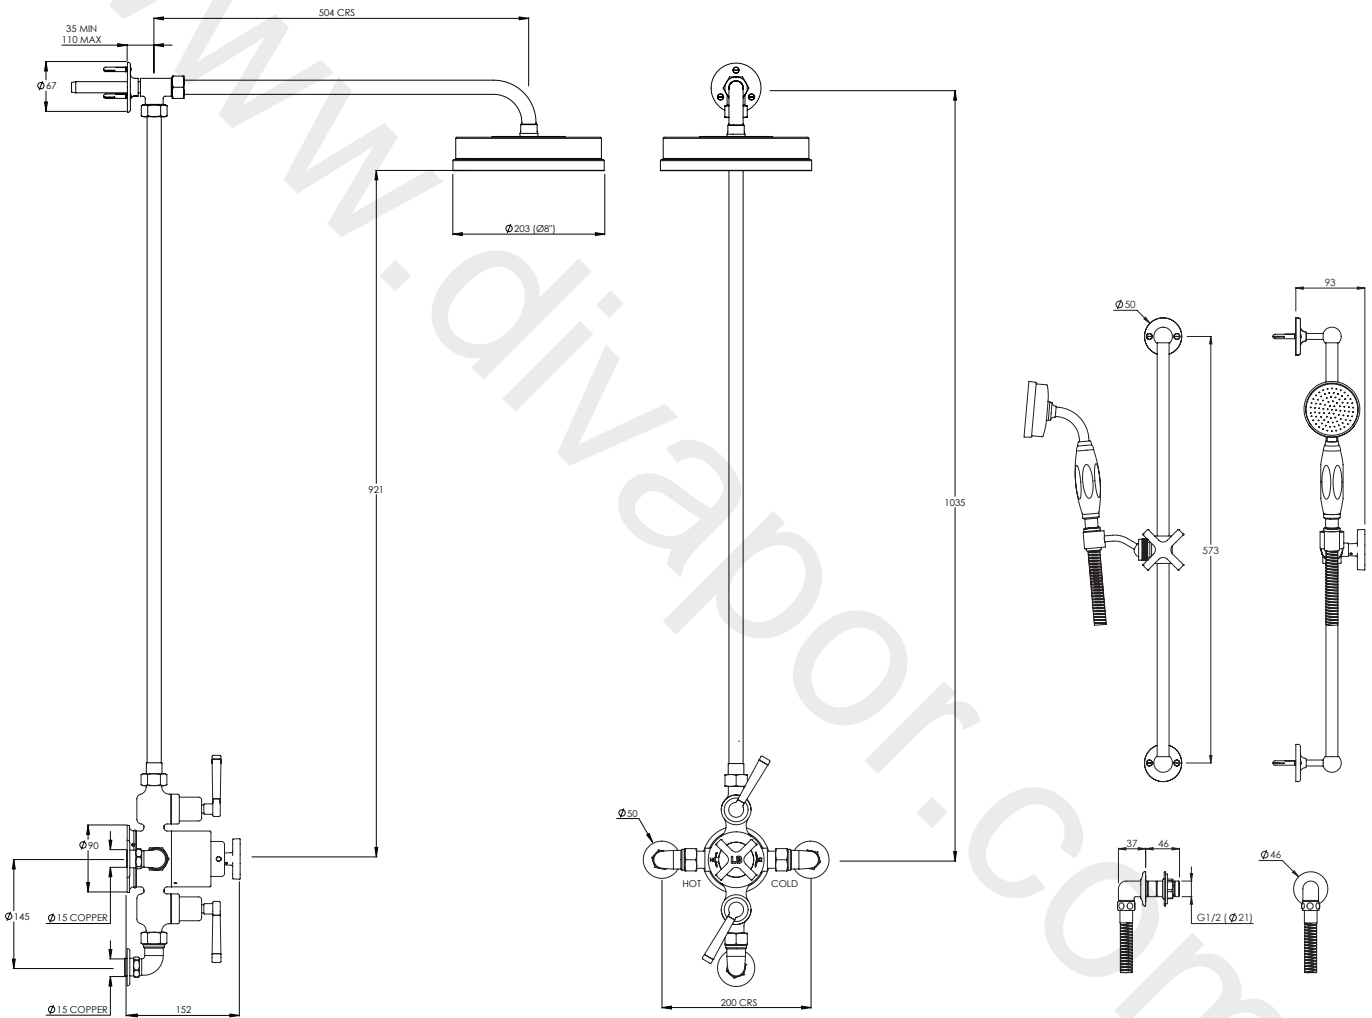

LEFROY BROOKS

IBROC HOUSE ESSEX ROAD
HODDESDON HERTS EN11 0QS UK
T: +44 (0)1992 708 316 F: +44 (0)1992 708 317

MB8749

MACKINTOSH BLACK EXPOSED DUAL CONTROL
THERMOSTATIC VALVE, 8" ROSE, SLIDING RAIL,
HANDSET & SHOWER KIT.

DIMENSIONAL DATA SHEET

DATE: 06/08/2020

REVISION: A

COPYRIGHT © LBIP LTD. ALL RIGHTS RESERVED

DIMENSIONS IN MILLIMETRES

WHILST EVERY EFFORT IS MADE TO ENSURE THE ACCURACY OF THESE DATA SHEETS THEY ARE SUBJECT TO CHANGE WITHOUT NOTICE AS PART OF THE COMPANY'S PRODUCT DEVELOPMENT PROCESS