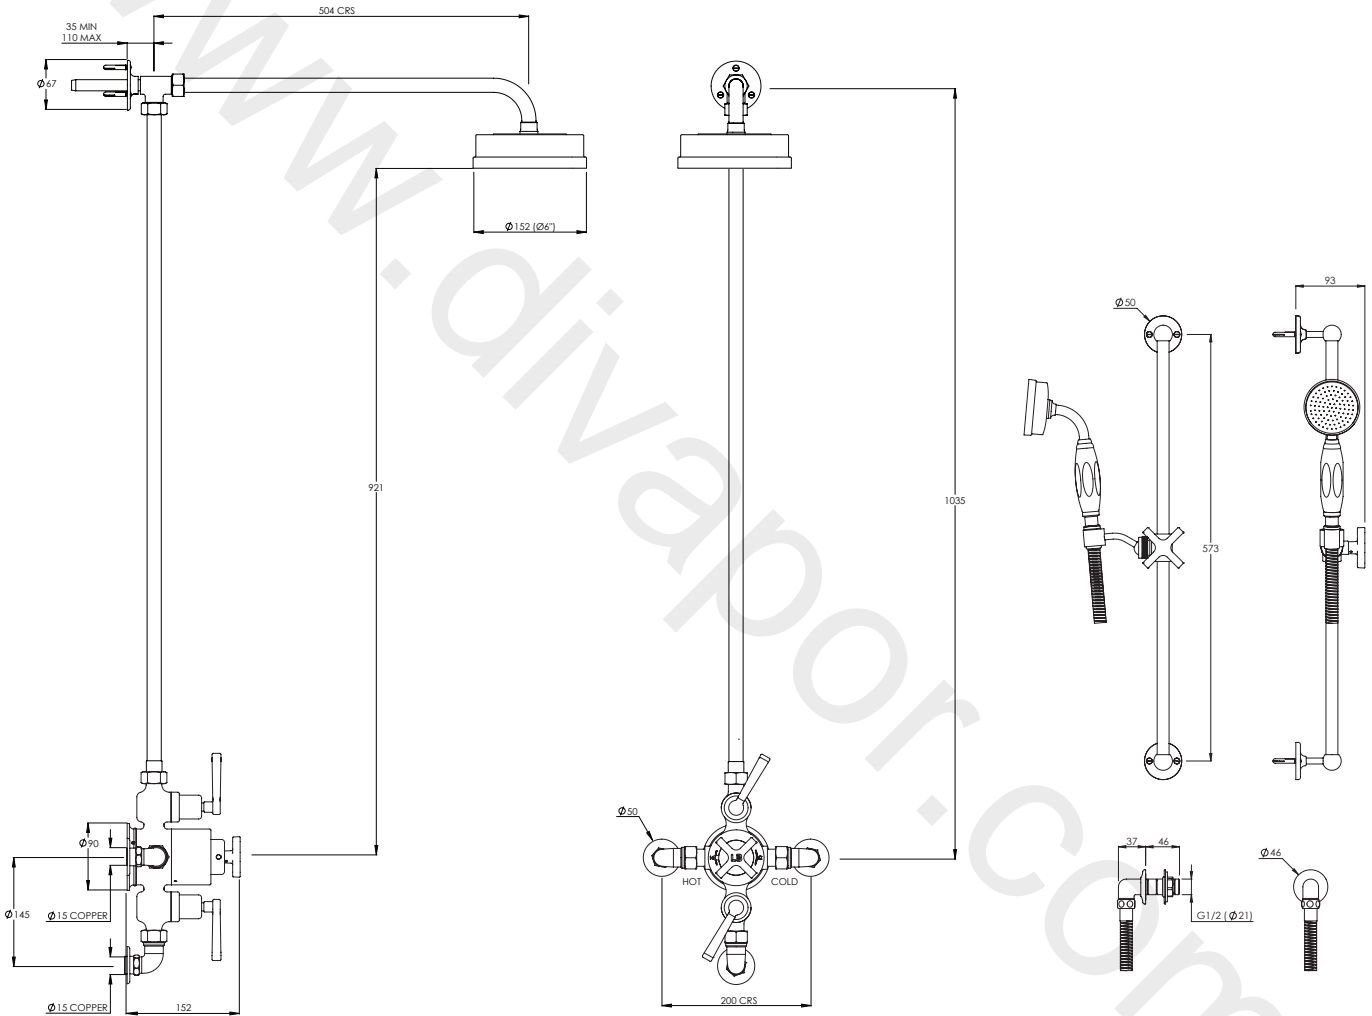

LEFROY BROOKS

IBROC HOUSE ESSEX ROAD
HODDESDON HERTS EN11 0QS UK
T: +44 (0)1992 708 316 F: +44 (0)1992 708 317

MB8748

MACKINTOSH BLACK LEVER EXPOSED DUAL CONTROL
THERMOSTATIC VALVE, 6" ROSE, SLIDING RAIL, HAND-
SET & SHOWER KIT.

DIMENSIONAL DATA SHEET

DATE: 06/08/2020

REVISION: A

COPYRIGHT © LBIP LTD. ALL RIGHTS RESERVED

DIMENSIONS IN MILLIMETRES

WHILST EVERY EFFORT IS MADE TO ENSURE THE ACCURACY OF THESE DATA SHEETS THEY ARE SUBJECT TO CHANGE WITHOUT NOTICE AS PART OF THE COMPANY'S PRODUCT DEVELOPMENT PROCESS