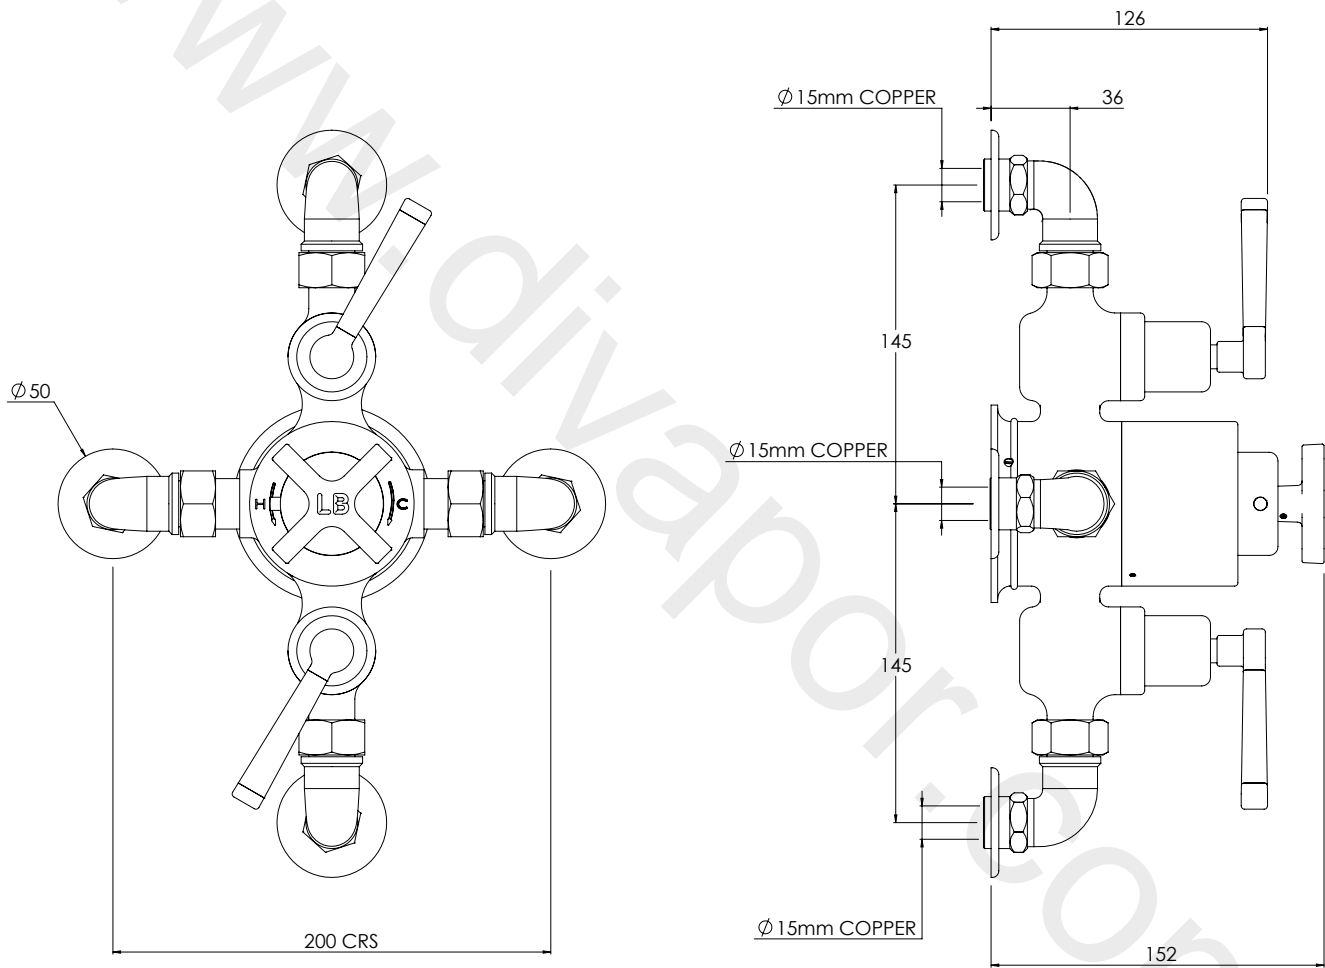

LEFROY BROOKS

IBROC HOUSE ESSEX ROAD
HODDESDON HERTS EN11 0QS UK
T: +44 (0)1992 708 316 F: +44 (0)1992 708 317

MB8746

MACKINTOSH BLACK EXPOSED DUAL CONTROL
THERMOSTATIC VALVE WITH WALL RETURNS

DIMENSIONAL DATA SHEET

DATE: 10/06/2019

REVISION: A

COPYRIGHT © LBIP LTD. ALL RIGHTS RESERVED

DIMENSIONS IN MILLIMETRES

WHILST EVERY EFFORT IS MADE TO ENSURE THE ACCURACY OF THESE DATA SHEETS THEY ARE SUBJECT TO CHANGE WITHOUT NOTICE AS PART OF THE COMPANY'S PRODUCT DEVELOPMENT PROCESS