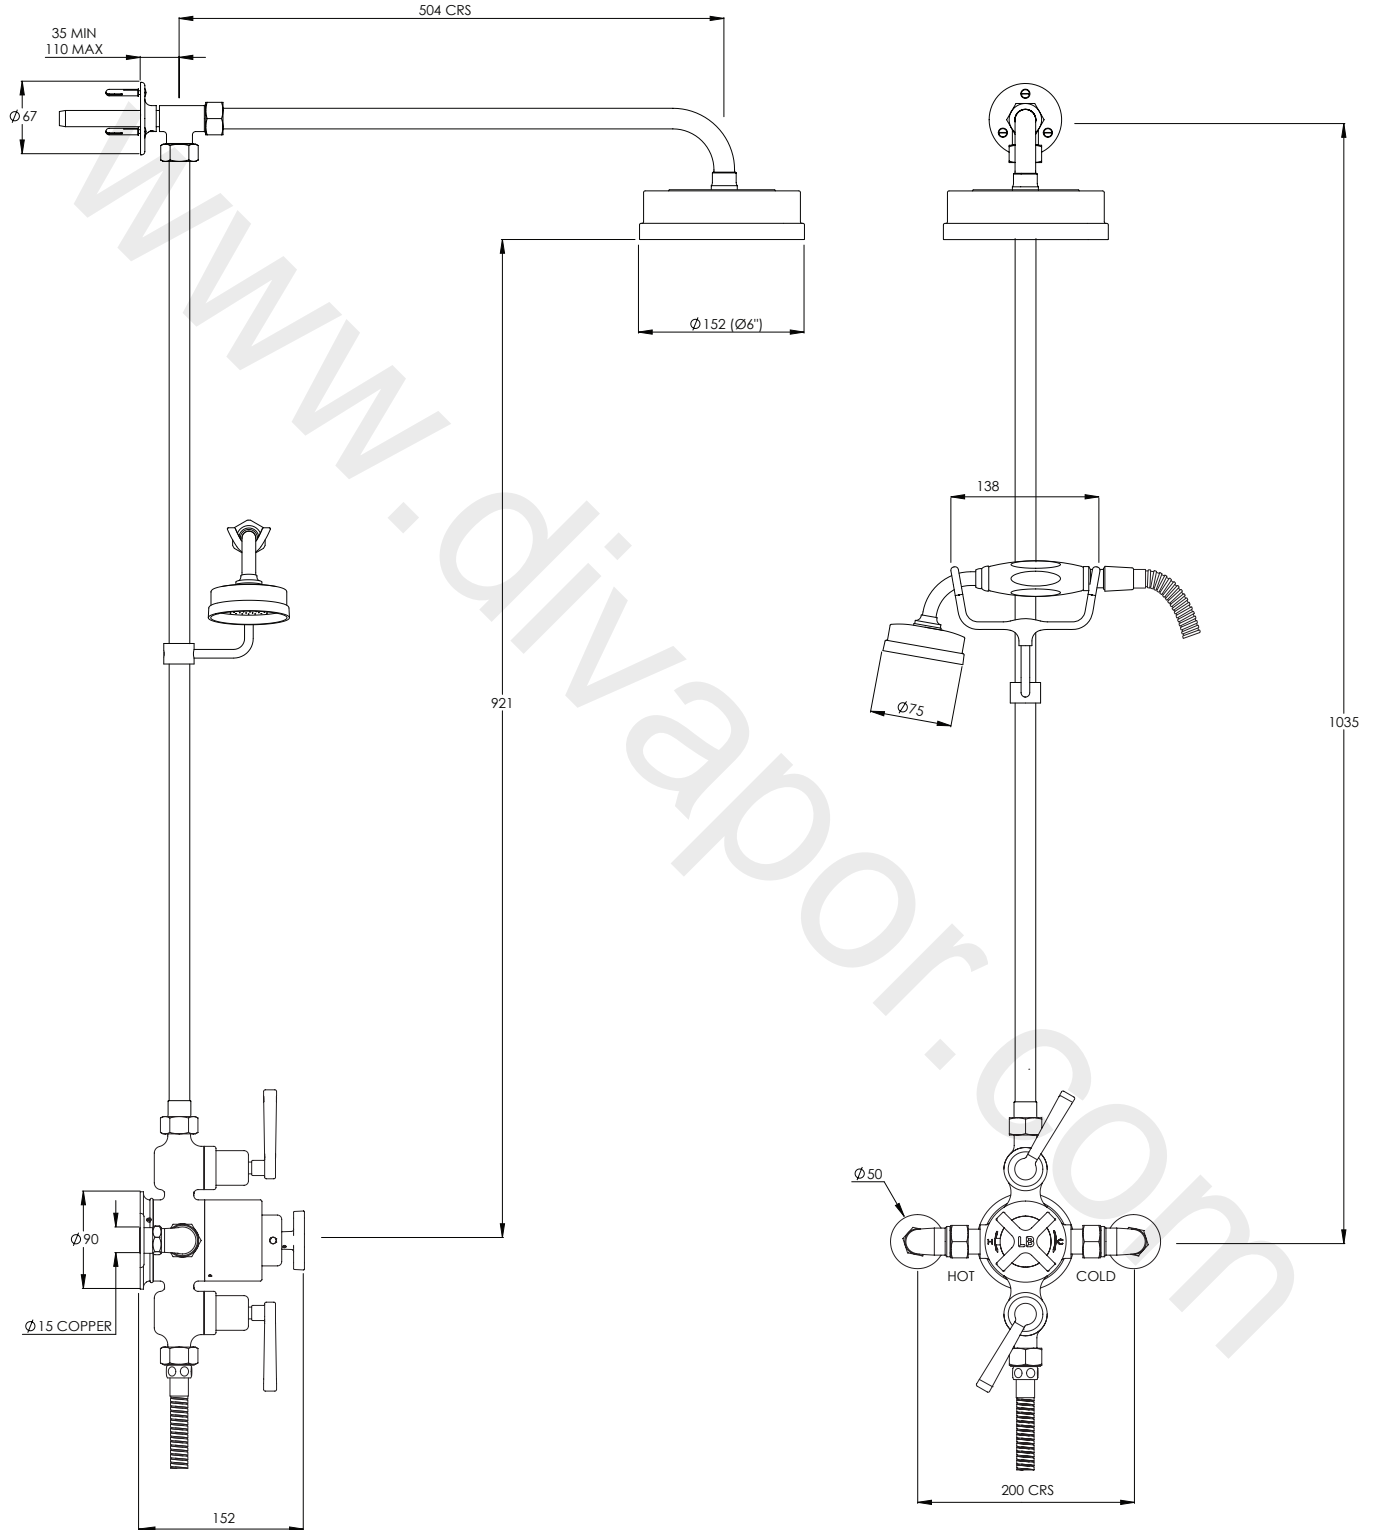

## MB8741

MACKINTOSH BLACK LEVER EXPOSED DUAL CONTROL  
THERMOSTATIC VALVE WITH RISER, 6" ROSE, HANDSET  
& ADJUSTABLE RISER PIPE BRACKET.

### DIMENSIONAL DATA SHEET

DATE: 12/01/2021

REVISION: A

COPYRIGHT © LBIP LTD. ALL RIGHTS RESERVED

DIMENSIONS IN MILLIMETRES

WHILST EVERY EFFORT IS MADE TO ENSURE THE ACCURACY OF THESE DATA SHEETS THEY ARE SUBJECT TO CHANGE WITHOUT NOTICE AS PART OF THE COMPANY'S PRODUCT DEVELOPMENT PROCESS