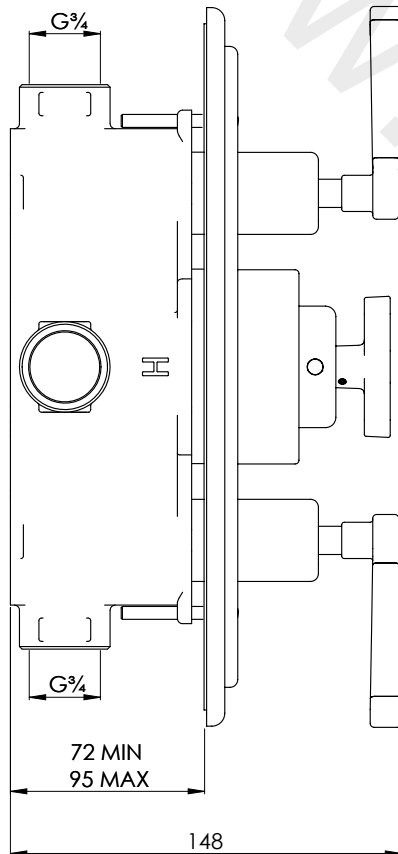

# MB8736

MACKINTOSH BLACK DUAL CONTROL CONCEALED THERMOSTATIC SHOWER VALVE

DIMENSIONAL DATA SHEET

DATE: 23/01/2020

REVISION: B

COPYRIGHT © LBIP LTD. ALL RIGHTS RESERVED

DIMENSIONS IN MILLIMETRES

WHILST EVERY EFFORT IS MADE TO ENSURE THE ACCURACY OF THESE DATA SHEETS THEY ARE SUBJECT TO CHANGE WITHOUT NOTICE AS PART OF THE COMPANY'S PRODUCT DEVELOPMENT PROCESS