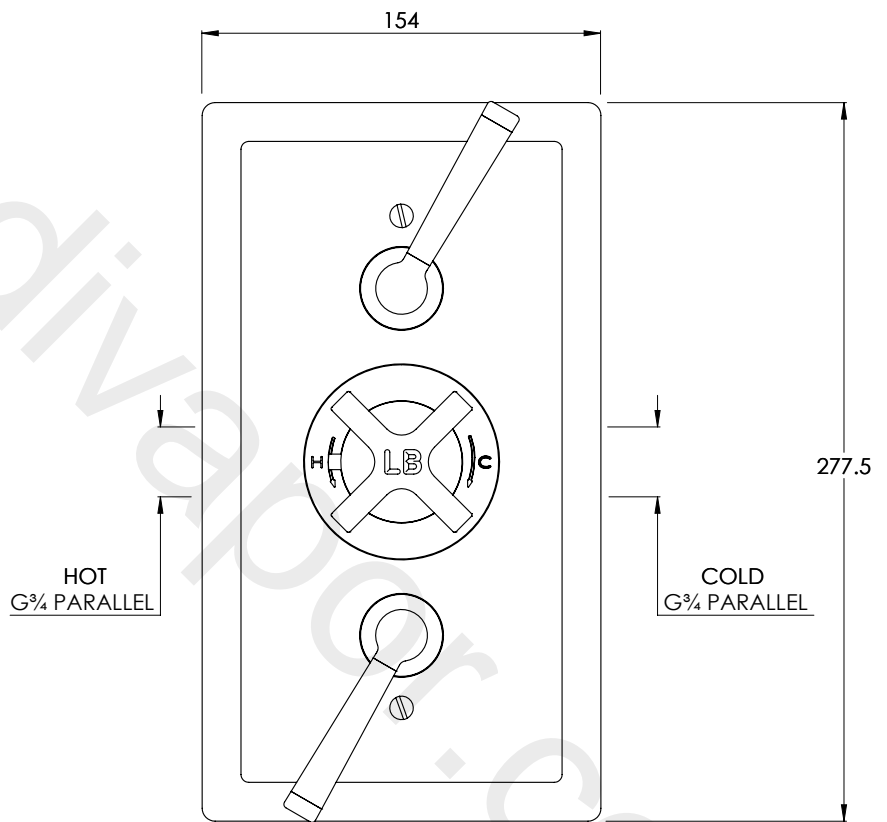

# MB8736

MACKINTOSH BLACK DUAL CONTROL CONCEALED THERMOSTATIC SHOWER VALVE

DIMENSIONAL DATA SHEET

DATE: 23/01/2020

REVISION: B

COPYRIGHT © LBIP LTD. ALL RIGHTS RESERVED

DIMENSIONS IN MILLIMETRES

WHILST EVERY EFFORT IS MADE TO ENSURE THE ACCURACY OF THESE DATA SHEETS THEY ARE SUBJECT TO CHANGE WITHOUT NOTICE AS PART OF THE COMPANY'S PRODUCT DEVELOPMENT PROCESS