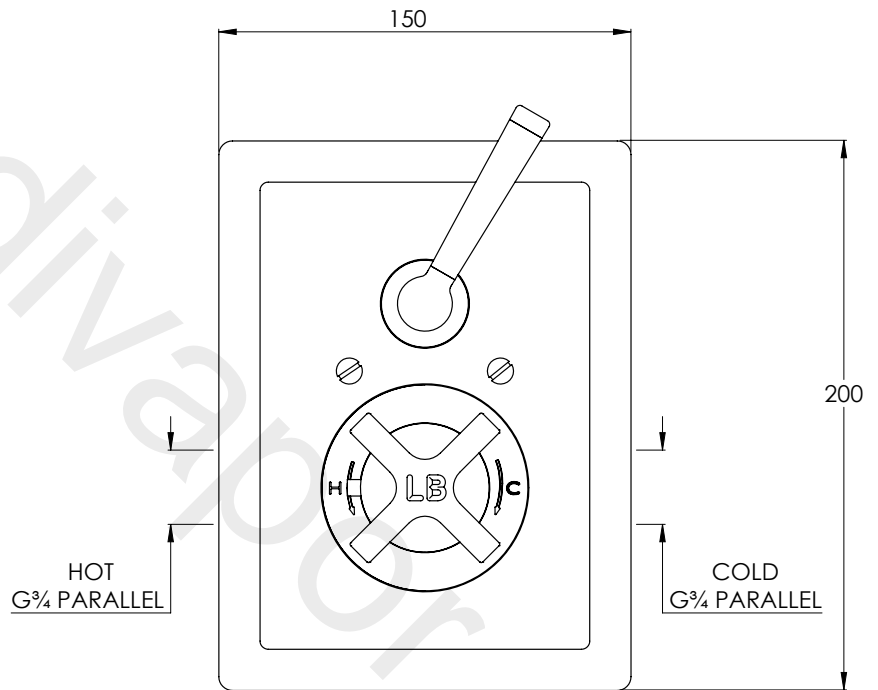

# MB8706

MACKINTOSH BLACK CONCEALED THERMOSTATIC  
SHOWER VALVE

DIMENSIONAL DATA SHEET

DATE: 23/01/2020

REVISION: B

COPYRIGHT © LBIP LTD. ALL RIGHTS RESERVED

DIMENSIONS IN MILLIMETRES

WHILST EVERY EFFORT IS MADE TO ENSURE THE ACCURACY OF THESE DATA SHEETS THEY ARE SUBJECT TO CHANGE WITHOUT NOTICE AS PART OF THE COMPANY'S PRODUCT DEVELOPMENT PROCESS