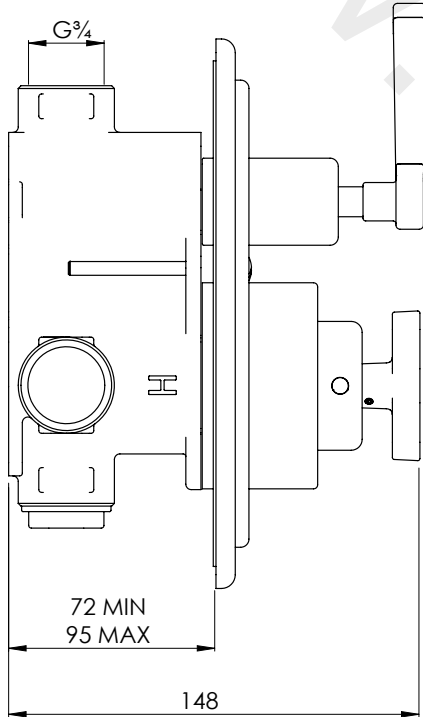

# MB8706

MACKINTOSH BLACK CONCEALED THERMOSTATIC  
SHOWER VALVE

DIMENSIONAL DATA SHEET

DATE: 23/01/2020

REVISION: B

COPYRIGHT © LBIP LTD. ALL RIGHTS RESERVED

DIMENSIONS IN MILLIMETRES

WHILST EVERY EFFORT IS MADE TO ENSURE THE ACCURACY OF THESE DATA SHEETS THEY ARE SUBJECT TO CHANGE WITHOUT NOTICE AS PART OF THE COMPANY'S PRODUCT DEVELOPMENT PROCESS