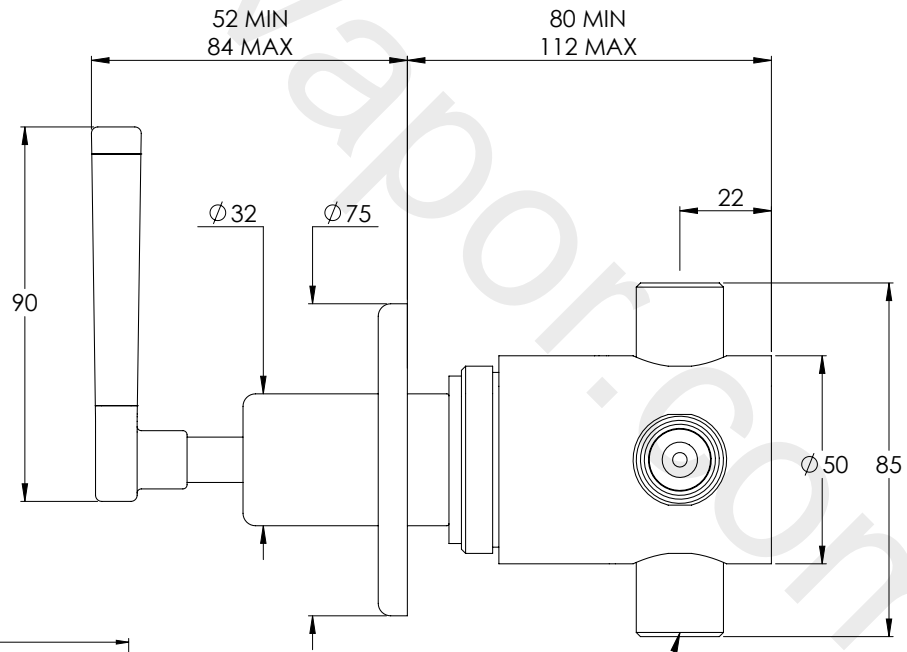

# MB1721

MACKINTOSH BLACK WALL MOUNTED TWO-WAY  
DIVERTER

DIMENSIONAL DATA SHEET

DATE: 05/08/21

REVISION: A

WALL MOUNTING PLATE  
(OPTIONAL)

4 NO. PORTS G1/2

COPYRIGHT © LBIP LTD. ALL RIGHTS RESERVED

DIMENSIONS IN MILLIMETRES

WHILST EVERY EFFORT IS MADE TO ENSURE THE ACCURACY OF THESE DATA SHEETS THEY ARE SUBJECT TO CHANGE WITHOUT NOTICE AS PART OF THE COMPANY'S PRODUCT DEVELOPMENT PROCESS