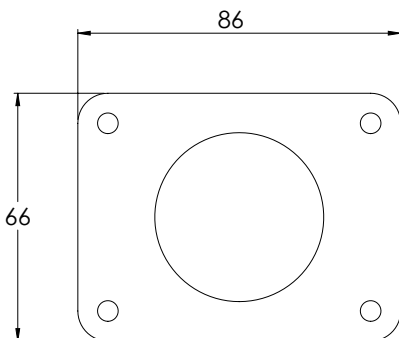

# MB1721

MACKINTOSH BLACK WALL MOUNTED TWO-WAY  
DIVERTER

DIMENSIONAL DATA SHEET

DATE: 05/08/21

REVISION: A

WALL MOUNTING PLATE  
(OPTIONAL)

4 NO. PORTS G1/2

COPYRIGHT © LBIP LTD. ALL RIGHTS RESERVED

DIMENSIONS IN MILLIMETRES

WHILST EVERY EFFORT IS MADE TO ENSURE THE ACCURACY OF THESE DATA SHEETS THEY ARE SUBJECT TO CHANGE WITHOUT NOTICE AS PART OF THE COMPANY'S PRODUCT DEVELOPMENT PROCESS