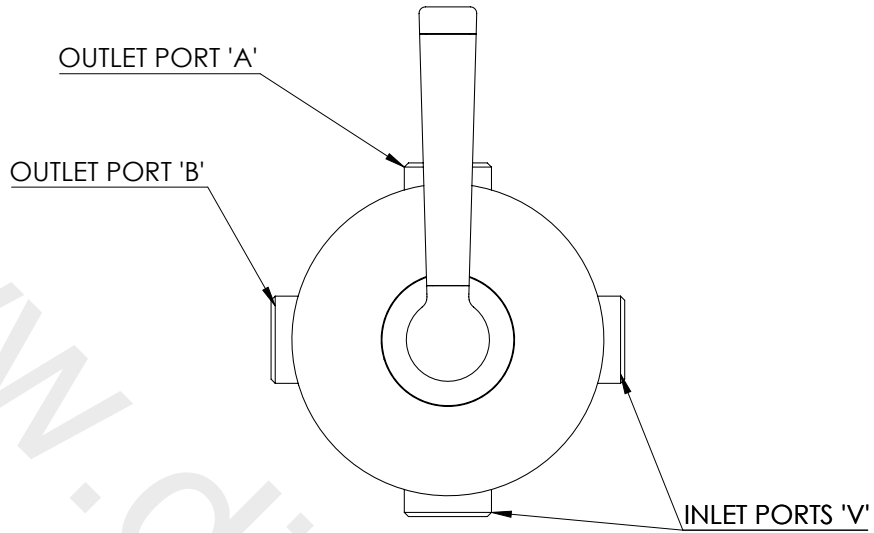

# MB1721

MACKINTOSH BLACK WALL MOUNTED TWO-WAY  
DIVERTER

DIMENSIONAL DATA SHEET

DATE: 05/08/21

REVISION: A

WALL MOUNTING PLATE  
(OPTIONAL)

4 NO. PORTS G1/2

COPYRIGHT © LBIP LTD. ALL RIGHTS RESERVED

DIMENSIONS IN MILLIMETRES

WHILST EVERY EFFORT IS MADE TO ENSURE THE ACCURACY OF THESE DATA SHEETS THEY ARE SUBJECT TO CHANGE WITHOUT NOTICE AS PART OF THE COMPANY'S PRODUCT DEVELOPMENT PROCESS