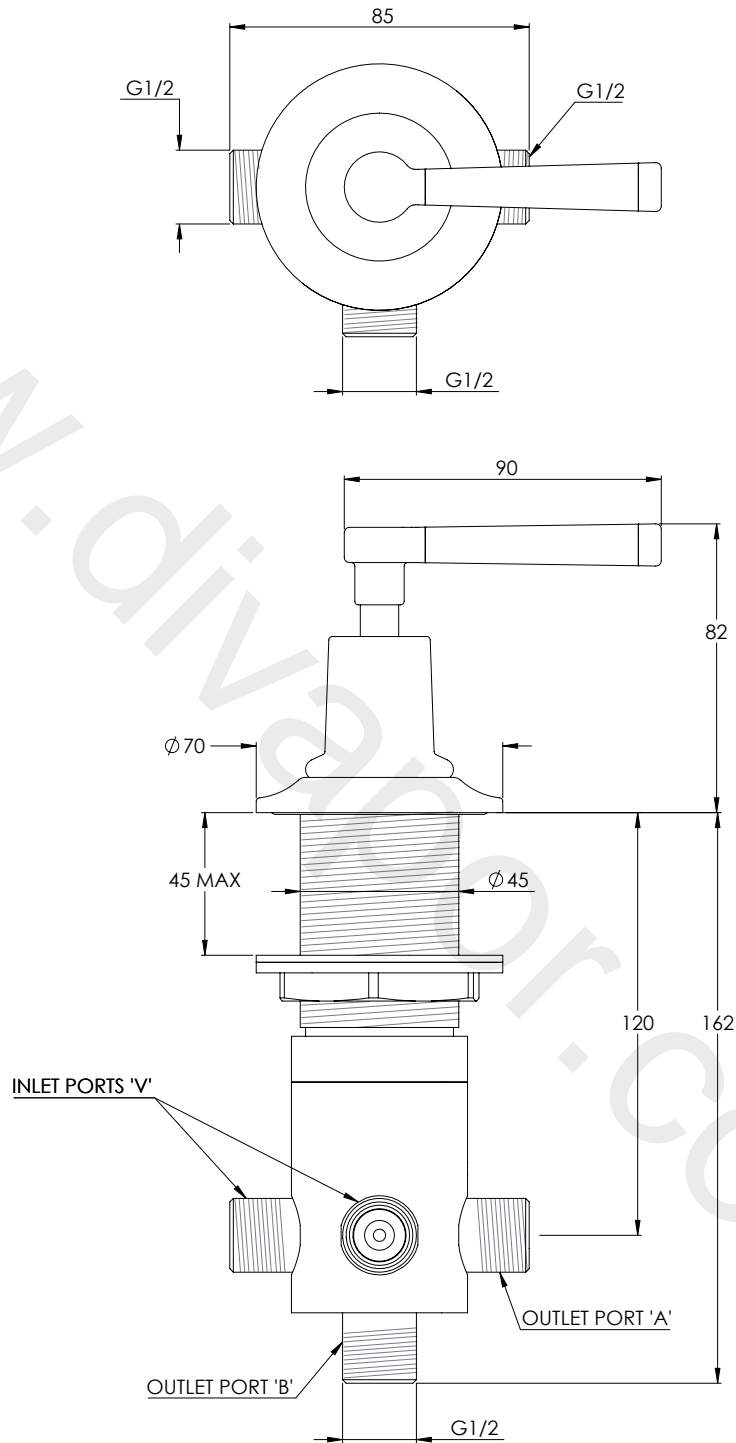

# MB1650

MACKINTOSH BLACK LEVER DECK MOUNTED  
'TWO-WAY' DIVERTER

DIMENSIONAL DATA SHEET

DATE: 06/08/2021

REVISION: A

DIMENSIONS IN MILLIMETRES

WHILST EVERY EFFORT IS MADE TO ENSURE THE ACCURACY OF THESE DATA SHEETS THEY ARE SUBJECT TO CHANGE WITHOUT NOTICE AS PART OF THE COMPANY'S PRODUCT DEVELOPMENT PROCESS