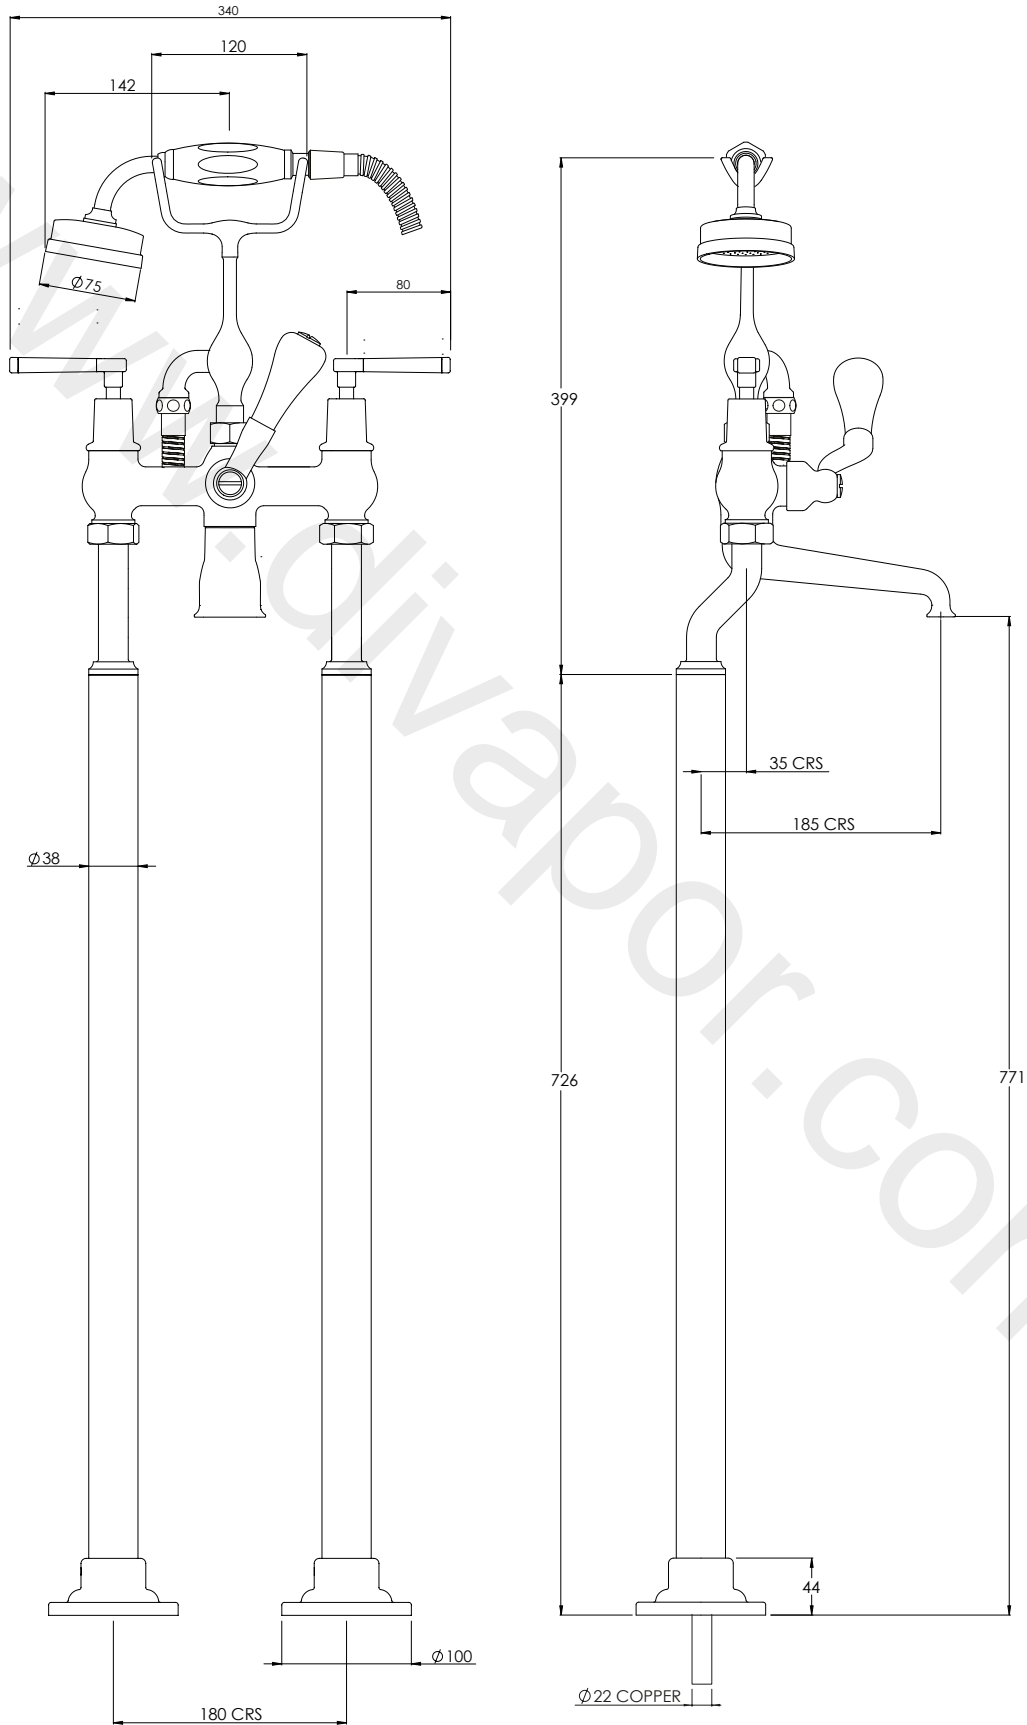

LEFROY BROOKS

1 BROOK HOUSE ESSEX ROAD
HODDESDON HERTS EN11 0QS UK
T: +44 (0)1992 708 316 F: +44 (0)1992 708 317

MB1144

MACKINTOSH BLACK LEVER BATH SHOWER MIXER
WITH STANDPIPES

DIMENSIONAL DATA SHEET

DATE: 08/04/19

REVISION: A

COPYRIGHT © LBIP LTD. ALL RIGHTS RESERVED

DIMENSIONS IN MILLIMETRES

WHILST EVERY EFFORT IS MADE TO ENSURE THE ACCURACY OF THESE DATA SHEETS THEY ARE SUBJECT TO CHANGE WITHOUT NOTICE AS PART OF THE COMPANY'S PRODUCT DEVELOPMENT PROCESS