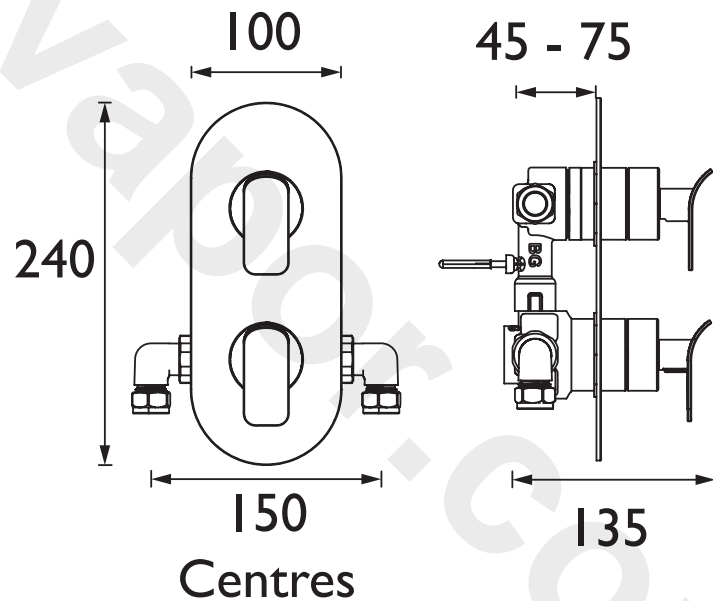

### Features:

- Metal backplate and handle
- Integral two outlet diverter
- Valve will in 35mm cavity space
- Fully serviceable from the front
- Supplied with wall outlet

### Specification

Style:	Contemporary
Finish/Colour:	Chrome/Silver Sparkle
Main Construction Material:	Brass
No of Controls:	2
Shower Type:	Dual Control
Valve/Cartridge Type:	Recessed
Maximum Hot Water Supply Temperature °C:	65
Dynamic Pressure Range: (bar)	5
Maximum Static Pressure: (bar)	10
Plumbing System Suitability:	All Plumbing Systems
Working Pressure Range:	Min. 0.2 bar, Max. 5.0 bar
Flow Rate: (l/min @ 3 bar)	33
Connection Inlet:	1/2" BSP
Connection Outlet:	1/2" BSP
Isolation Valve Included:	No
Check Valve Included:	No

### Dimensions (measurements in mm)

### Flow Rates (l/min)

System Pressure (bar)	0.2	0.5	1	2	3	5
Through Handset (mixed)	6.9	12.8	19	27.6	33	42.49

For more products, visit our website:  
<http://www.bristan.com>

TECHNICAL  
DATA  
SHEET

**BRISTAN**  
TAPS & SHOWERS