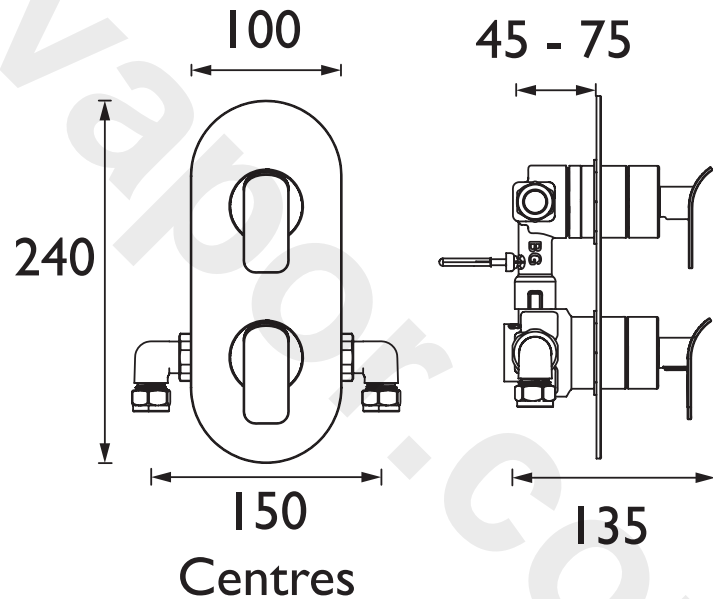

### Features:

- Metal backplate and handles
- Integral two outlet diverter
- Valve will in 35mm cavity space
- Fully serviceable from the front
- Supplied with wall outlet

### Specification

Style:	Contemporary
Finish/Colour:	Chrome/Graphite Glisten
Main Construction Material:	Brass
No of Controls:	2
Shower Type:	Dual Control
Valve/Cartridge Type:	Recessed
Maximum Hot Water Supply Temperature °C:	65
Dynamic Pressure Range: (bar)	5
Maximum Static Pressure: (bar)	10
Plumbing System Suitability:	All Plumbing Systems
Working Pressure Range:	Min. 0.2 bar, Max. 5.0 bar
Flow Rate: (l/min @ 3 bar)	33
Connection Inlet:	1/2" BSP
Connection Outlet:	1/2" BSP
Isolation Valve Included:	No
Check Valve Included:	No

### Dimensions (measurements in mm)

For more products, visit our website:  
<http://www.bristan.com>

### Flow Rates (l/min)

System Pressure (bar)	0.2	0.5	1	2	3	5
Through Handset (mixed)	6.9	12.8	19	27.6	33	42.49

TECHNICAL  
DATA  
SHEET

**BRISTAN**  
TAPS & SHOWERS

D1