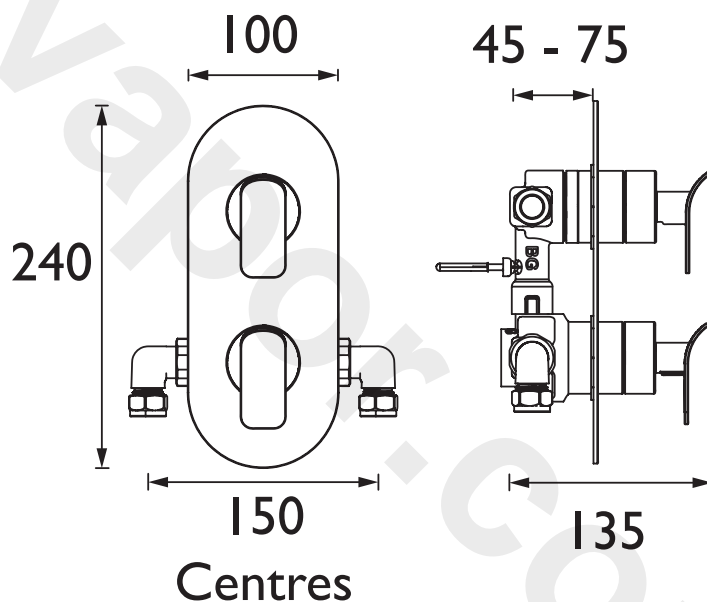

### Features:

- Metal backplate and handles
- Integral two outlet diverter
- Valve will in 35mm cavity space
- Fully serviceable from the front
- Supplied with wall outlet

### Specification

Style:	Contemporary
Finish/Colour:	Chrome/Champagne Shimmer
Main Construction Material:	Brass
No of Controls:	2
Shower Type:	Dual Control
Valve/Cartridge Type:	Recessed
Maximum Hot Water Supply Temperature °C:	65
Dynamic Pressure Range: (bar)	5
Maximum Static Pressure: (bar)	10
Plumbing System Suitability:	All Plumbing Systems
Working Pressure Range:	Min. 0.2 bar, Max. 5.0 bar
Flow Rate: (l/min @ 3 bar)	33
Connection Inlet:	1/2" BSP
Connection Outlet:	1/2" BSP
Isolation Valve Included:	No
Check Valve Included:	No

### Dimensions (measurements in mm)

For more products, visit our website:  
<http://www.bristan.com>

### Flow Rates (l/min)

System Pressure (bar)	0.2	0.5	1	2	3	5
Through Handset (mixed)	6.9	12.8	19	27.6	33	42.49

TECHNICAL  
DATA  
SHEET

**BRISTAN**  
TAPS & SHOWERS

D1