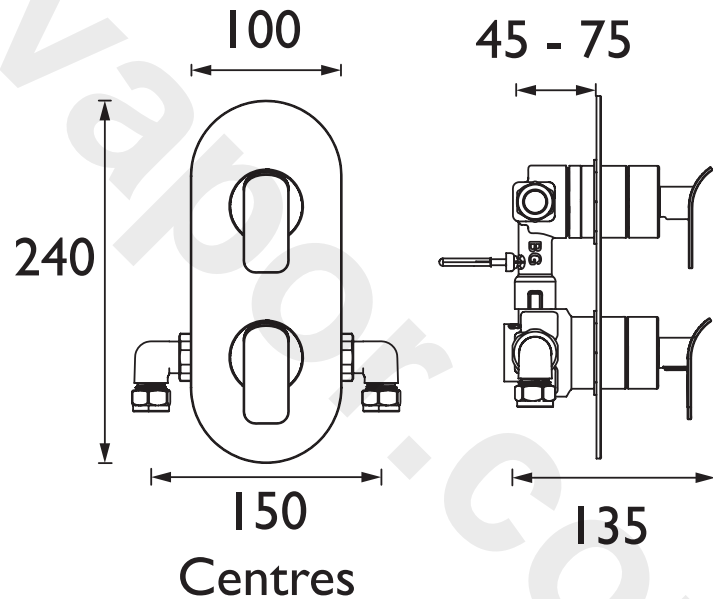

### Features:

- Metal backplate and handles
- Integral two outlet diverter
- Valve will in 35mm cavity space
- Fully serviceable from the front
- Supplied with wall outlet

### Specification

Style:	Contemporary
Finish/Colour:	Chrome/Copper Radiance
Main Construction Material:	Brass
No of Controls:	2
Shower Type:	Dual Control
Valve/Cartridge Type:	Recessed
Maximum Hot Water Supply Temperature °C:	65
Dynamic Pressure Range: (bar)	5
Maximum Static Pressure: (bar)	10
Plumbing System Suitability:	All Plumbing Systems
Working Pressure Range:	Min. 0.2 bar, Max. 5.0 bar
Flow Rate: (l/min @ 3 bar)	33
Connection Inlet:	1/2" BSP
Connection Outlet:	1/2" BSP
Isolation Valve Included:	No
Check Valve Included:	No

### Dimensions (measurements in mm)

For more products, visit our website:  
<http://www.bristan.com>

### Flow Rates (l/min)

System Pressure (bar)	0.2	0.5	1	2	3	5
Through Handset (mixed)	6.9	12.8	19	27.6	33	42.49

TECHNICAL  
DATA  
SHEET

**BRISTAN**  
TAPS & SHOWERS

D1