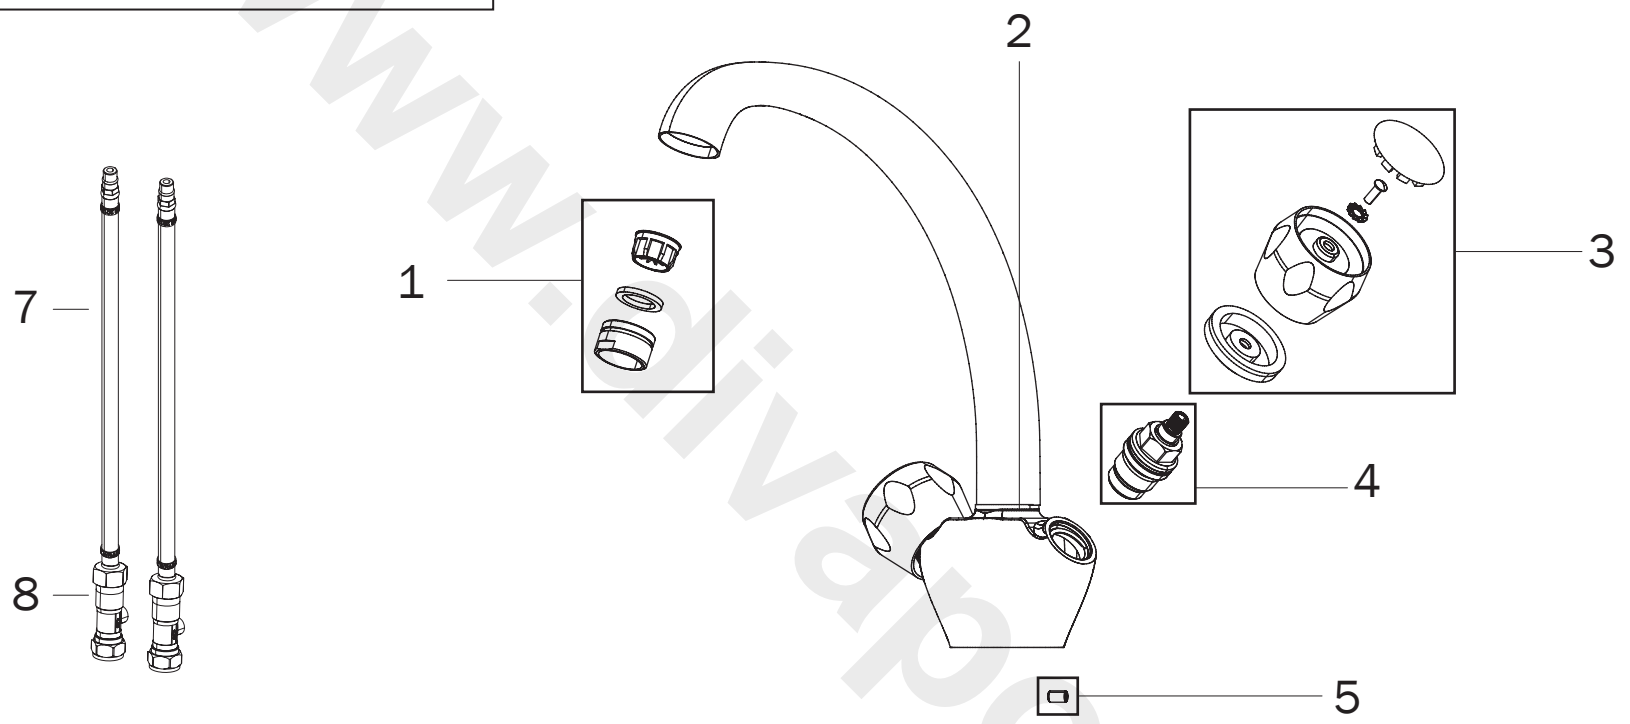

Product Code: M SNK EF C/WHT/MOC/BGE

Revision: D2

Item No.	Description
1	Anti-Splash Assembly
2	Spout 'O' ring seal kit
3	Handle Assembly (Pair)
4	Valve Standard (Pair)
5	Grub Screw & Cap for Kitchen Sink Mixers
6	Easy Fit Basin Mixer Fitting Kit
7	Flexible Hoses
8	Isolation Valve