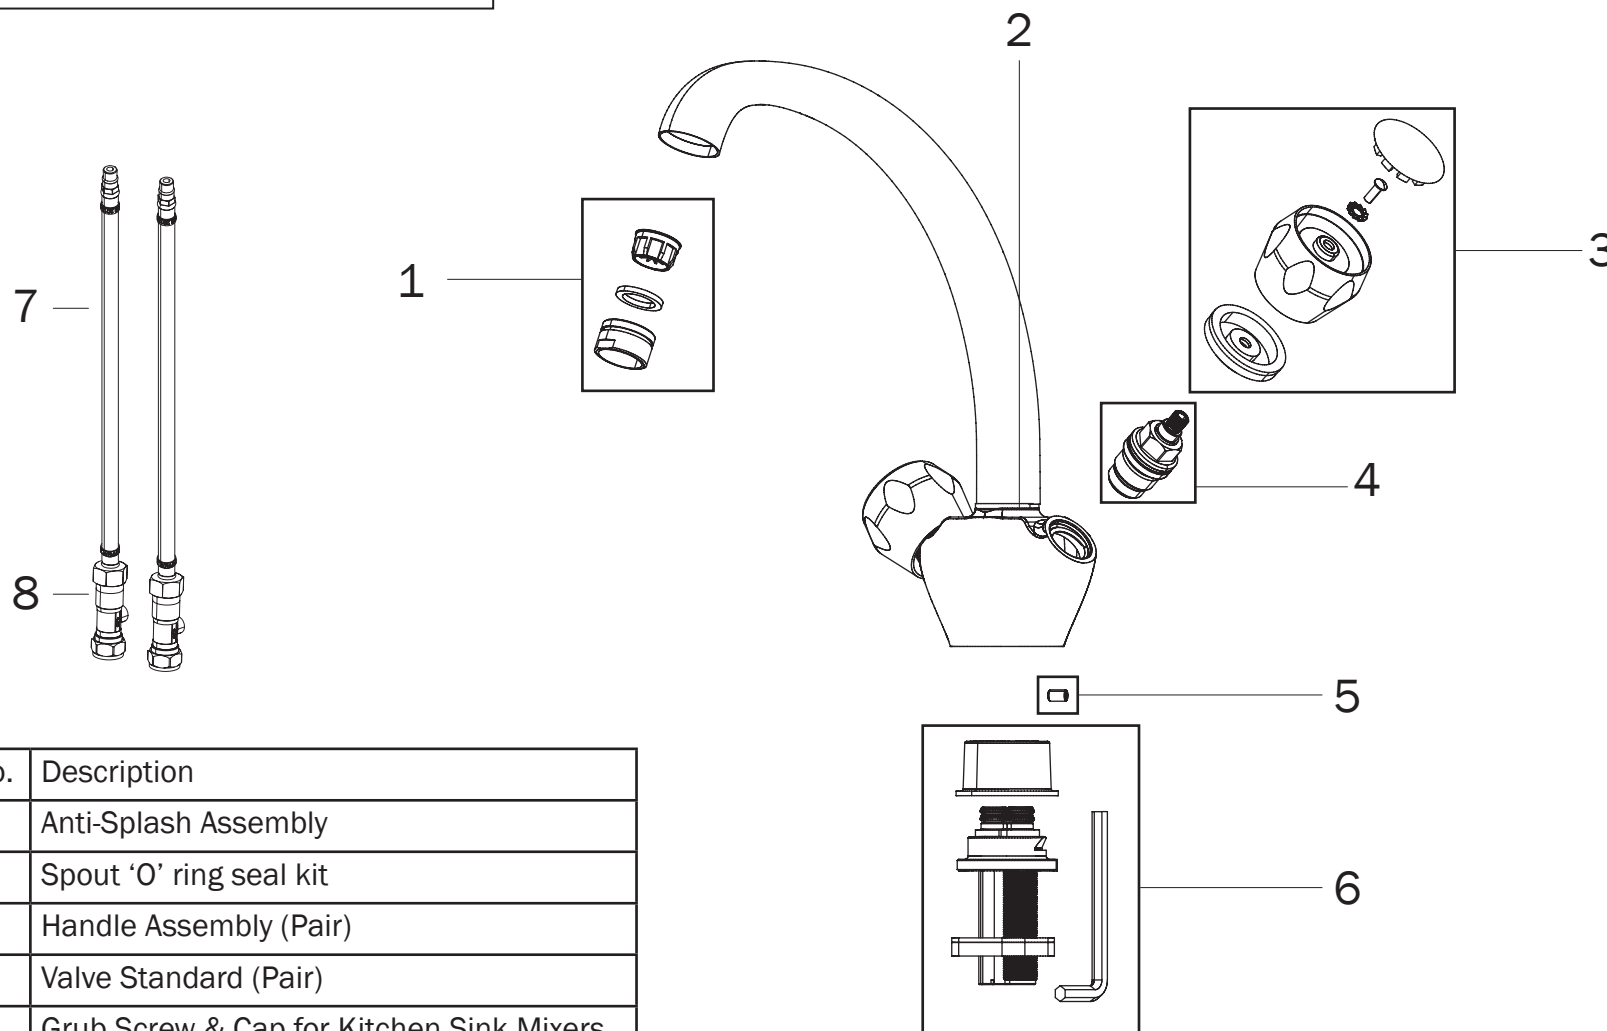

Product Code: M SNK EF C/WHT/MOC/BGE

Revision: D2

Item No.	Description
1	Anti-Splash Assembly
2	Spout 'O' ring seal kit
3	Handle Assembly (Pair)
4	Valve Standard (Pair)
5	Grub Screw & Cap for Kitchen Sink Mixers
6	Easy Fit Basin Mixer Fitting Kit
7	Flexible Hoses
8	Isolation Valve